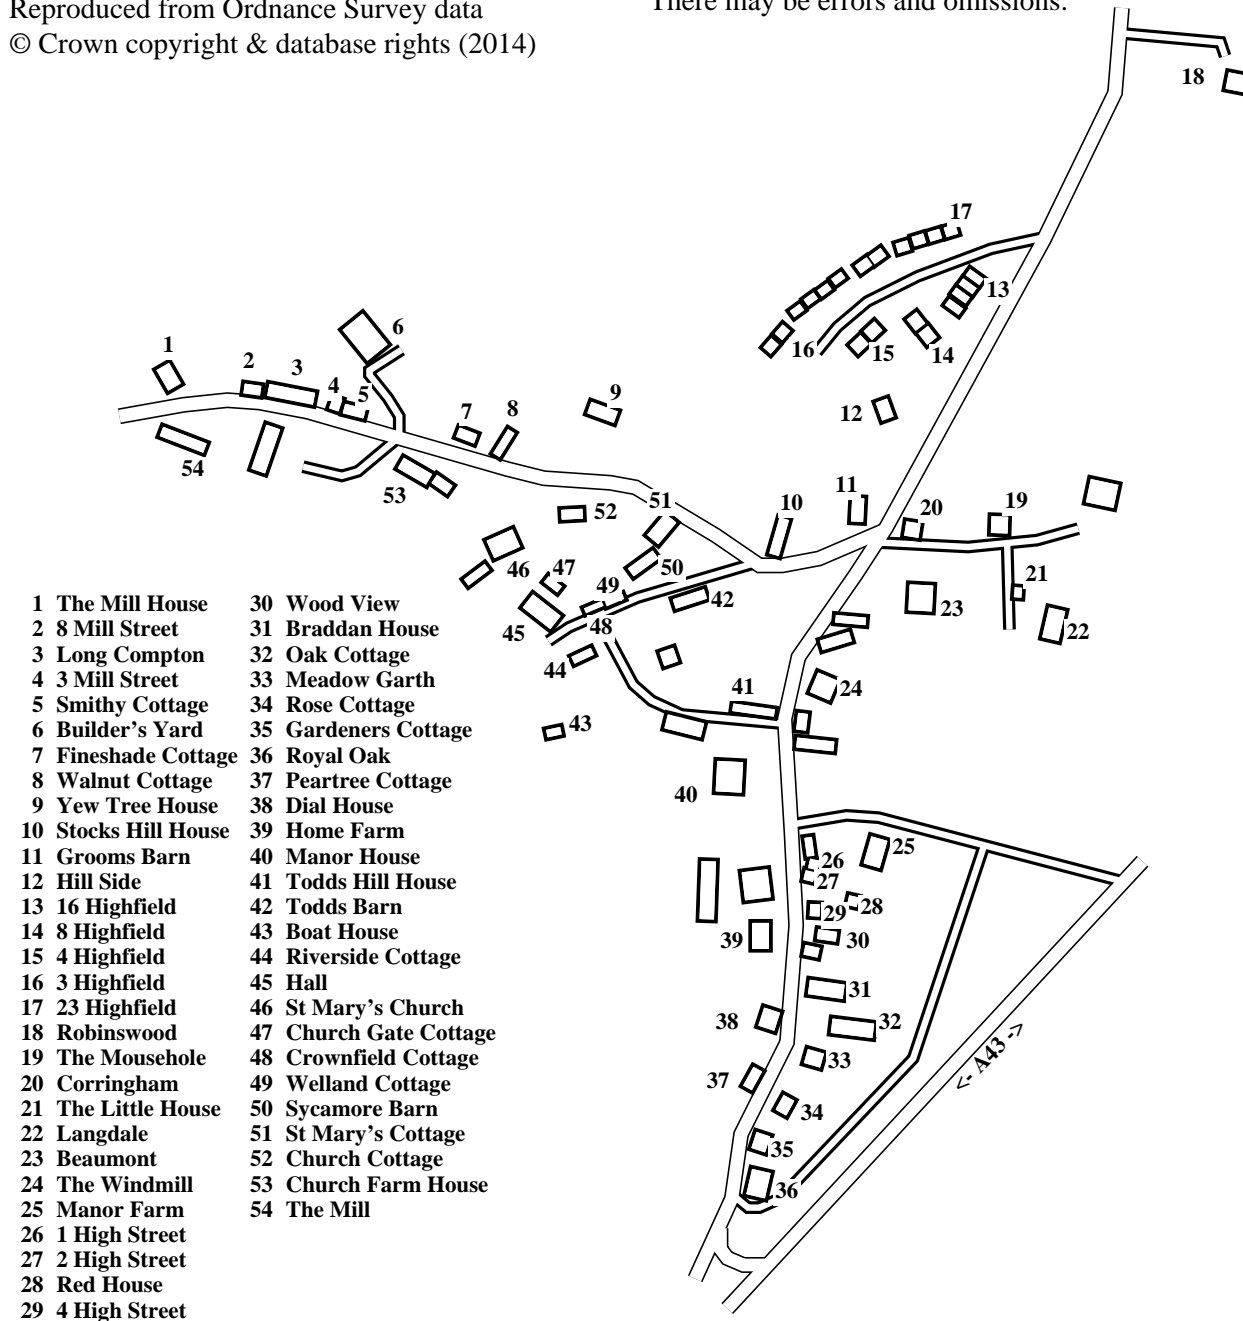

Duddington

Caution: This map has not yet been checked by residents.
There may be errors and omissions.

- 1 The Mill House
- 2 8 Mill Street
- 3 Long Compton
- 4 3 Mill Street
- 5 Smithy Cottage
- 6 Builder's Yard
- 7 Fineshade Cottage
- 8 Walnut Cottage
- 9 Yew Tree House
- 10 Stocks Hill House
- 11 Grooms Barn
- 12 Hill Side
- 13 16 Highfield
- 14 8 Highfield
- 15 4 Highfield
- 16 3 Highfield
- 17 23 Highfield
- 18 Robinswood
- 19 The Mousehole
- 20 Corringham
- 21 The Little House
- 22 Langdale
- 23 Beaumont
- 24 The Windmill
- 25 Manor Farm
- 26 1 High Street
- 27 2 High Street
- 28 Red House
- 29 4 High Street
- 30 Wood View
- 31 Braddan House
- 32 Oak Cottage
- 33 Meadow Garth
- 34 Rose Cottage
- 35 Gardeners Cottage
- 36 Royal Oak
- 37 Peartree Cottage
- 38 Dial House
- 39 Home Farm
- 40 Manor House
- 41 Todds Hill House
- 42 Todds Barn
- 43 Boat House
- 44 Riverside Cottage
- 45 Hall
- 46 St Mary's Church
- 47 Church Gate Cottage
- 48 Crownfield Cottage
- 49 Welland Cottage
- 50 Sycamore Barn
- 51 St Mary's Cottage
- 52 Church Cottage
- 53 Church Farm House
- 54 The Mill