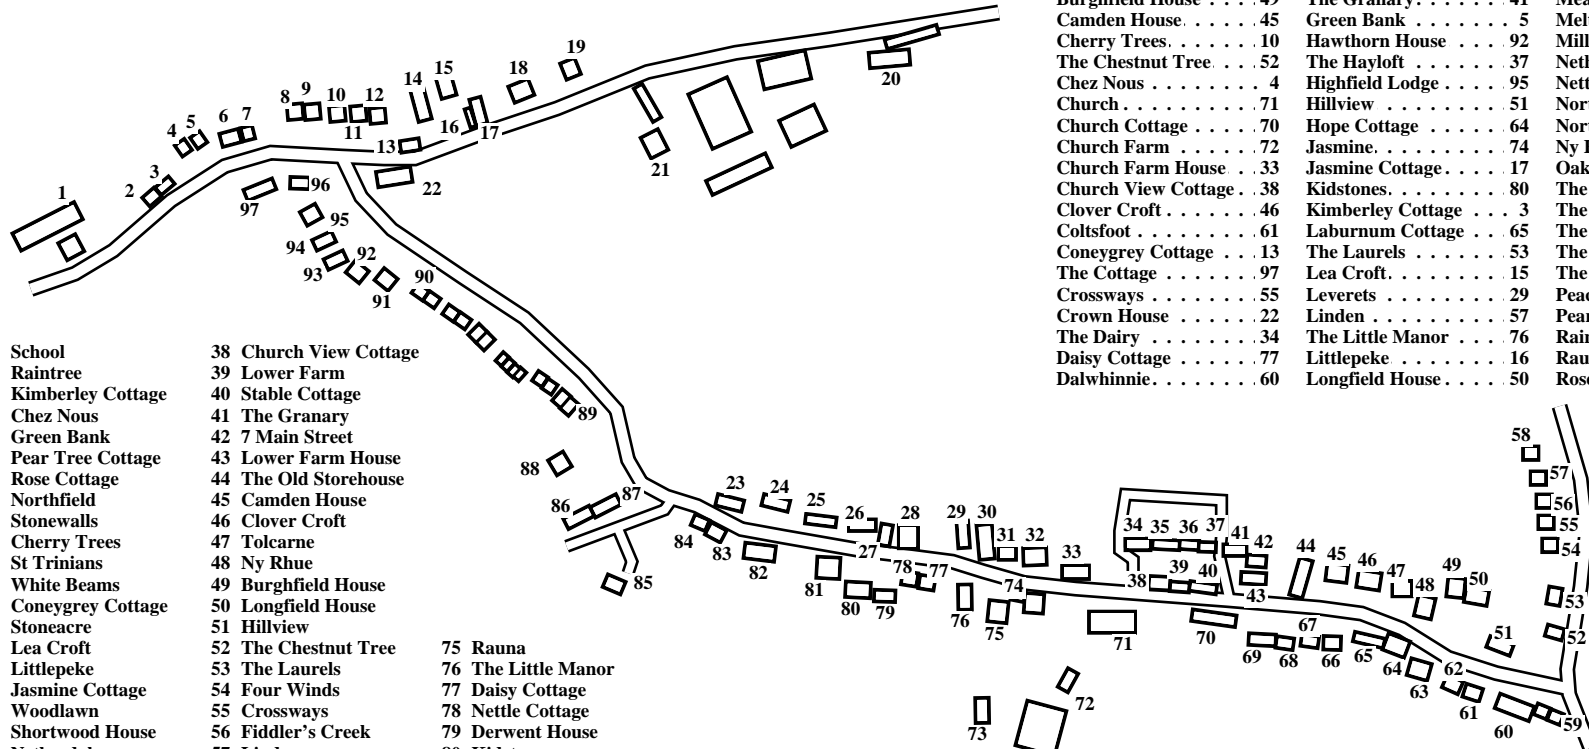

# Glaphorn

Caution: This map has not yet been checked by residents.  
There may be errors and omissions.

- 1 School
- 2 Raintree
- 3 Kimberley Cottage
- 4 Chez Nous
- 5 Green Bank
- 6 Pear Tree Cottage
- 7 Rose Cottage
- 8 Northfield
- 9 Stonewalls
- 10 Cherry Trees
- 11 St Trinians
- 12 White Beams
- 13 Coneygrey Cottage
- 14 Stoneacre
- 15 Lea Croft
- 16 Littlepeke
- 17 Jasmine Cottage
- 18 Woodlawn
- 19 Shortwood House
- 20 Netherdyke
- 21 Manor Farm
- 22 Crown House
- 23 The Thatched Cottage
- 24 Brookfield
- 25 South Farm House
- 26 Floral House
- 27 Oak Cottage
- 28 The Old Post Office
- 29 Leverets
- 30 Village Hall
- 31 Ali-Ed
- 32 Bourne House
- 33 Church Farm House
- 34 The Dairy
- 35 The Tackroom
- 36 The Oat House
- 37 The Hayloft
- 38 Church View Cottage
- 39 Lower Farm
- 40 Stable Cottage
- 41 The Granary
- 42 7 Main Street
- 43 Lower Farm House
- 44 The Old Storehouse
- 45 Camden House
- 46 Clover Croft
- 47 Tolcarne
- 48 Ny Rhue
- 49 Burghfield House
- 50 Longfield House
- 51 Hillview
- 52 The Chestnut Tree
- 53 The Laurels
- 54 Four Winds
- 55 Crossways
- 56 Fiddler's Creek
- 57 Linden
- 58 Braesby
- 59 2 Main Street
- 60 Dalwhinnie
- 61 Coltsfoot
- 62 Southdown
- 63 Finewell House
- 64 Hope Cottage
- 65 Laburnum Cottage
- 66 Elysium
- 67 Silver Birches
- 68 Mill House
- 69 The Old Orchard
- 70 Church Cottage
- 71 St Leonard's Church
- 72 Church Farm
- 73 The Paddocks
- 74 Jasmine

- 75 Rauna
- 76 The Little Manor
- 77 Daisy Cottage
- 78 Nettle Cottage
- 79 Derwent House
- 80 Kidstones
- 81 Peaches Cottage
- 82 The White Cottage
- 83 Melton Cottage
- 84 Rose Bank Cottage
- 85 Meadow View
- 86 3-4 Windy Ridge
- 87 1 Windy Ridge
- 88 Windy Hollow
- 89 1 Brookside
- 90 14 Brookside
- 91 Silverbank
- 92 Hawthorn House
- 93 Northleigh
- 94 Manor View
- 95 Highfield Lodge
- 96 Threeways
- 97 The Cottage