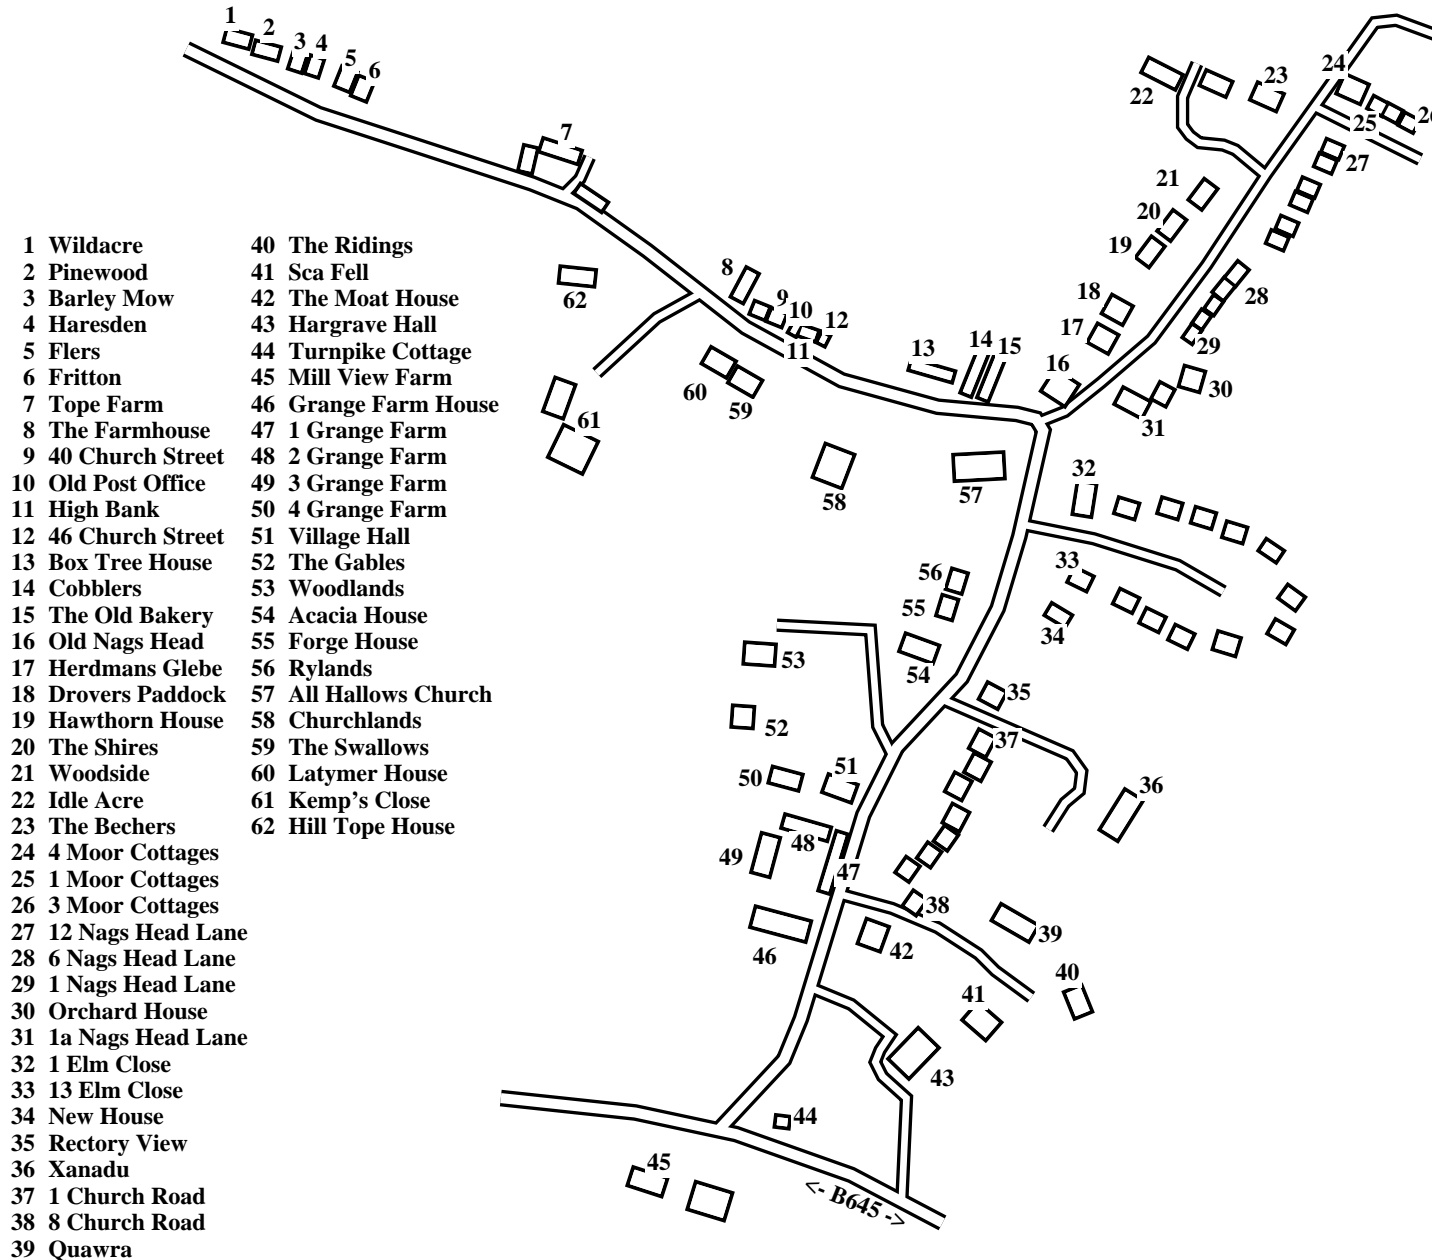

Hargrave

Caution: This map has not yet been checked by residents.
There may be errors and omissions.

Acacia House	54	Pinewood	2
All Hallows Church	57	Quawra	39
Barley Mow	3	Rectory View	35
The Bechers	23	The Ridings	40
Box Tree House	13	Rylands	56
Church	57	Sca Fell	41
Churchlands	58	The Shires	20
1 Church Road	37	The Swallows	59
8 Church Road	38	Tope Farm	7
40 Church Street	9	Turnpike Cottage	44
46 Church Street	12	Village Hall	51
Cobblers	14	Wildacre	1
Drovers Paddock	18	Woodlands	53
1 Elm Close	32	Woodside	21
13 Elm Close	33	Xanadu	36
The Farmhouse	8		
Flers	5		
Forge House	55		
Fritton	6		
The Gables	52		
1 Grange Farm	47		
2 Grange Farm	48		
3 Grange Farm	49		
4 Grange Farm	50		
Grange Farm House	46		
Haresden	4		
Hargrave Hall	43		
Hawthorn House	19		
Herdmans Glebe	17		
High Bank	11		
Hill Tope House	62		
Idle Acre	22		
Kemp's Close	61		
Latyer House	60		
Mill View Farm	45		
The Moat House	42		
1 Moor Cottages	25		
3 Moor Cottages	26		
4 Moor Cottages	24		
1a Nags Head Lane	31		
1 Nags Head Lane	29		
6 Nags Head Lane	28		
12 Nags Head Lane	27		
New House	34		
The Old Bakery	15		
Old Nags Head	16		
Old Post Office	10		
Orchard House	30		