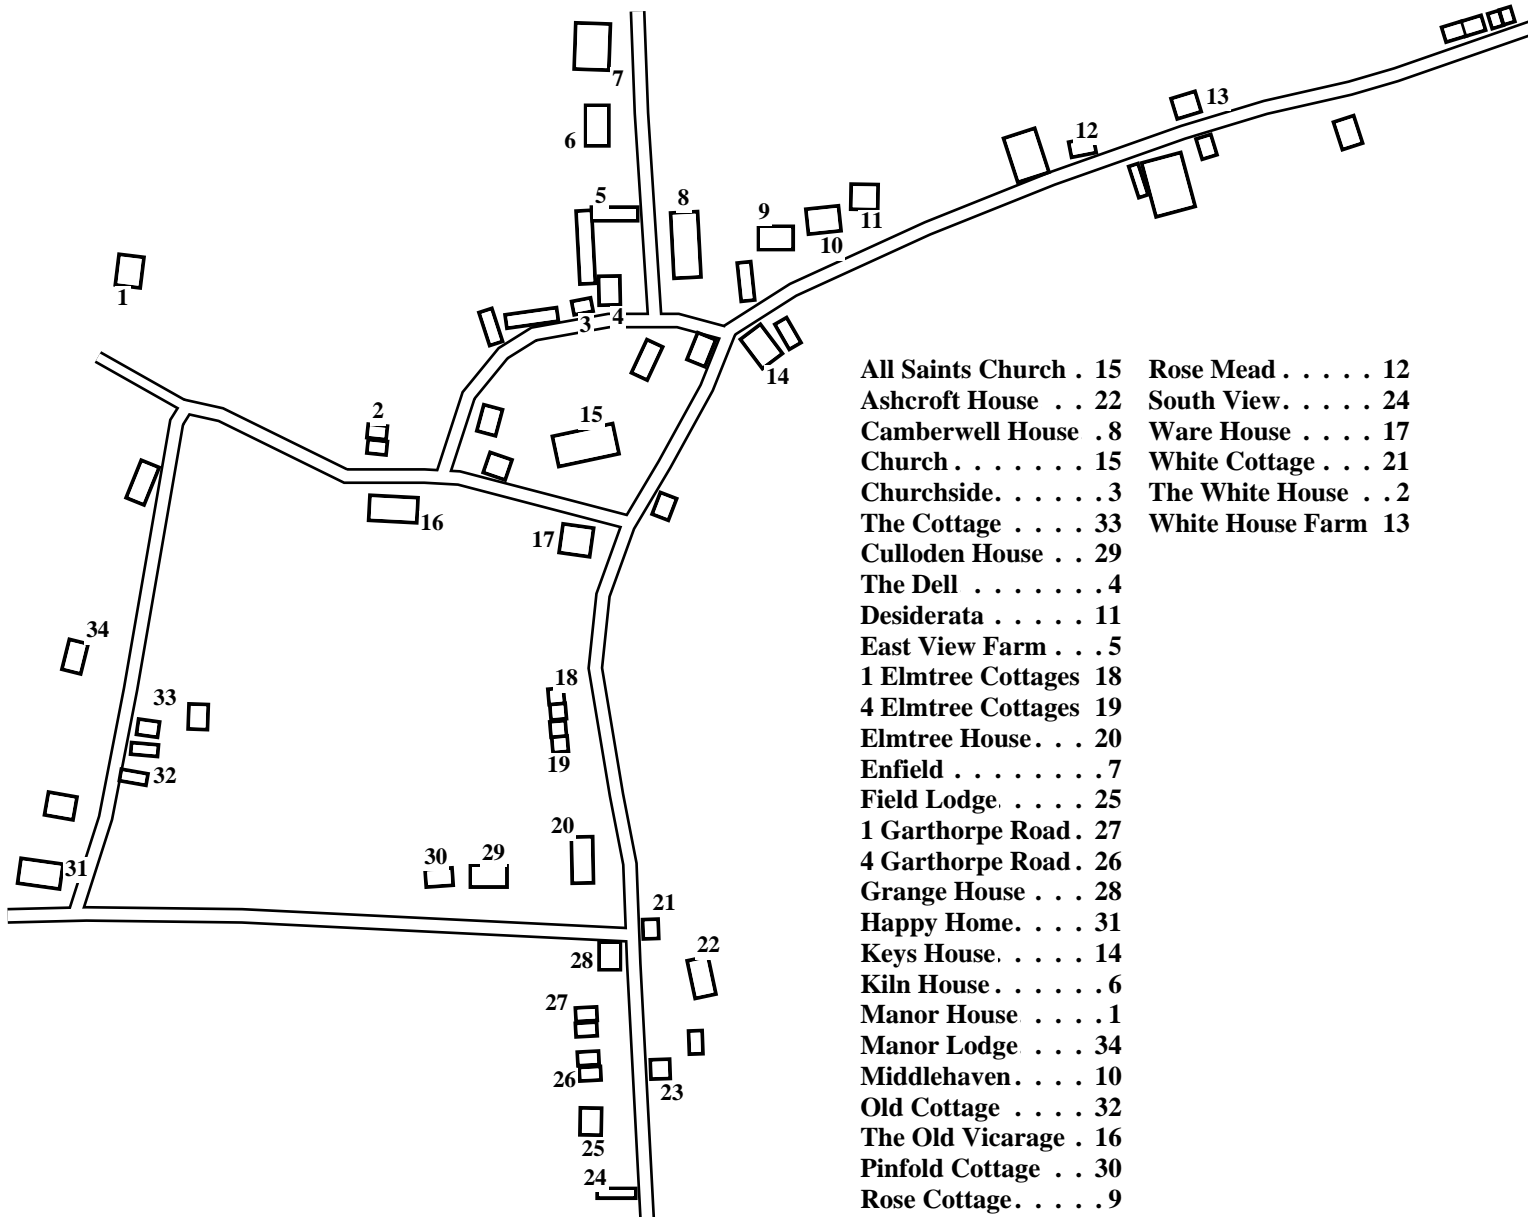

# Adlingfleet

Caution: This map has not yet been checked by residents.  
There may be errors and omissions.

- 1 Manor House
- 2 The White House
- 3 Churchside
- 4 The Dell
- 5 East View Farm
- 6 Kiln House
- 7 Enfield
- 8 Camberwell House
- 9 Rose Cottage
- 10 Middlehaven
- 11 Desiderata
- 12 Rose Mead
- 13 White House Farm
- 14 Keys House
- 15 All Saints Church
- 16 The Old Vicarage
- 17 Ware House
- 18 1 Elmtree Cottages
- 19 4 Elmtree Cottages
- 20 Elmtree House
- 21 White Cottage
- 22 Ashcroft House
- 23 Rose Mead
- 24 South View
- 25 Field Lodge
- 26 4 Garthorpe Road
- 27 1 Garthorpe Road
- 28 Grange House
- 29 Culloden House
- 30 Pinfold Cottage
- 31 Happy Home
- 32 Old Cottage
- 33 The Cottage
- 34 Manor Lodge

- All Saints Church . 15
- Ashcroft House . . 22
- Camberwell House . 8
- Church . . . . . 15
- Churchside. . . . . 3
- The Cottage . . . . 33
- Culloden House . . 29
- The Dell . . . . . 4
- Desiderata . . . . . 11
- East View Farm . . . 5
- 1 Elmtree Cottages 18
- 4 Elmtree Cottages 19
- Elmtree House . . . 20
- Enfield . . . . . 7
- Field Lodge . . . . . 25
- 1 Garthorpe Road. 27
- 4 Garthorpe Road. 26
- Grange House . . . 28
- Happy Home. . . . . 31
- Keys House. . . . . 14
- Kiln House. . . . . 6
- Manor House . . . . 1
- Manor Lodge . . . . 34
- Middlehaven. . . . . 10
- Old Cottage . . . . . 32
- The Old Vicarage . 16
- Pinfold Cottage . . 30
- Rose Cottage. . . . . 9
- Rose Mead . . . . . 23
- Rose Mead . . . . . 12
- South View. . . . . 24
- Ware House . . . . . 17
- White Cottage . . . 21
- The White House . . 2
- White House Farm 13