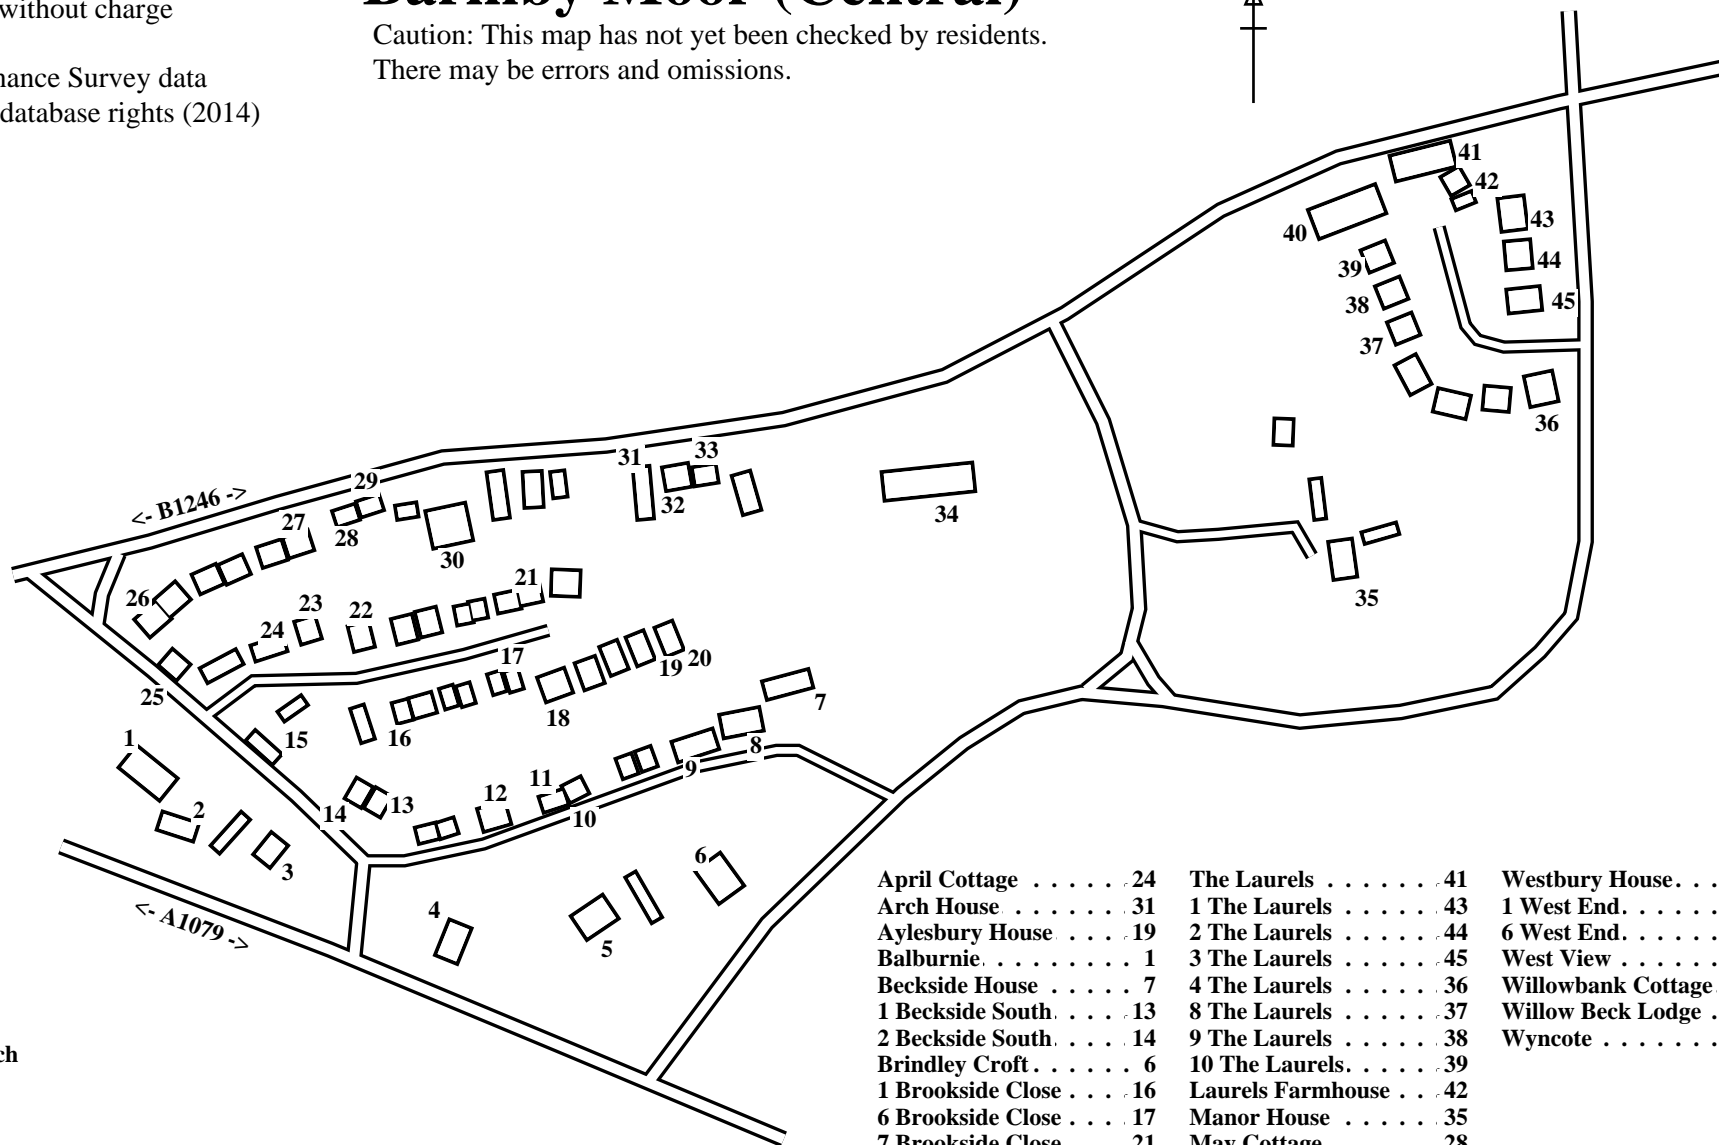

Barmby Moor (Central)

Caution: This map has not yet been checked by residents.
There may be errors and omissions.

- 1 Balburnie
- 2 Stable Cottage
- 3 The Croft
- 4 West View
- 5 Kimberley
- 6 Brindley Croft
- 7 Becksid e House
- 8 Chestnut Cottage
- 9 Westbury House
- 10 Rose Cottage
- 11 Holly Cottage
- 12 Copperfield
- 13 1 Becksid e South
- 14 2 Becksid e South
- 15 Nottingham Farm
- 16 1 Brooksid e Close
- 17 6 Brooksid e Close
- 18 Rose Cottage
- 19 Aylesbury House
- 20 Willow Beck Lodge
- 21 7 Brooksid e Close
- 22 13 Brooksid e Close
- 23 14 Brooksid e Close
- 24 April Cottage
- 25 Willowbank Cottage
- 26 6 West End
- 27 1 West End
- 28 May Cottage
- 29 Primrose Cottage
- 30 Wyncote
- 31 Arch House
- 32 Glenholme
- 33 North View
- 34 St Catherine's Church
- 35 Manor House
- 36 4 The Laurels
- 37 8 The Laurels
- 38 9 The Laurels
- 39 10 The Laurels
- 40 Orchard Corner
- 41 The Laurels
- 42 Laurels Farmhouse
- 43 1 The Laurels
- 44 2 The Laurels
- 45 3 The Laurels

April Cottage 24	The Laurels 41	Westbury House. 9
Arch House 31	1 The Laurels 43	1 West End. 27
Aylesbury House 19	2 The Laurels 44	6 West End. 26
Balburnie. 1	3 The Laurels 45	West View 4
Becksid e House 7	4 The Laurels 36	Willowbank Cottage . . . 25
1 Becksid e South. 13	8 The Laurels 37	Willow Beck Lodge . . . 20
2 Becksid e South. 14	9 The Laurels 38	Wyncote 30
Brindley Croft 6	10 The Laurels. 39	
1 Brooksid e Close 16	Laurels Farmhouse . . . 42	
6 Brooksid e Close 17	Manor House 35	
7 Brooksid e Close 21	May Cottage. 28	
13 Brooksid e Close 22	North View. 33	
14 Brooksid e Close 23	Nottingham Farm . . . 15	
Chestnut Cottage 8	Orchard Corner. 40	
Copperfield 12	Primrose Cottage 29	
The Croft. 3	Rose Cottage. 18	
Glenholme 32	Rose Cottage. 10	
Holly Cottage 11	Stable Cottage. 2	
Kimberley 5	St Catherine's Church . 34	