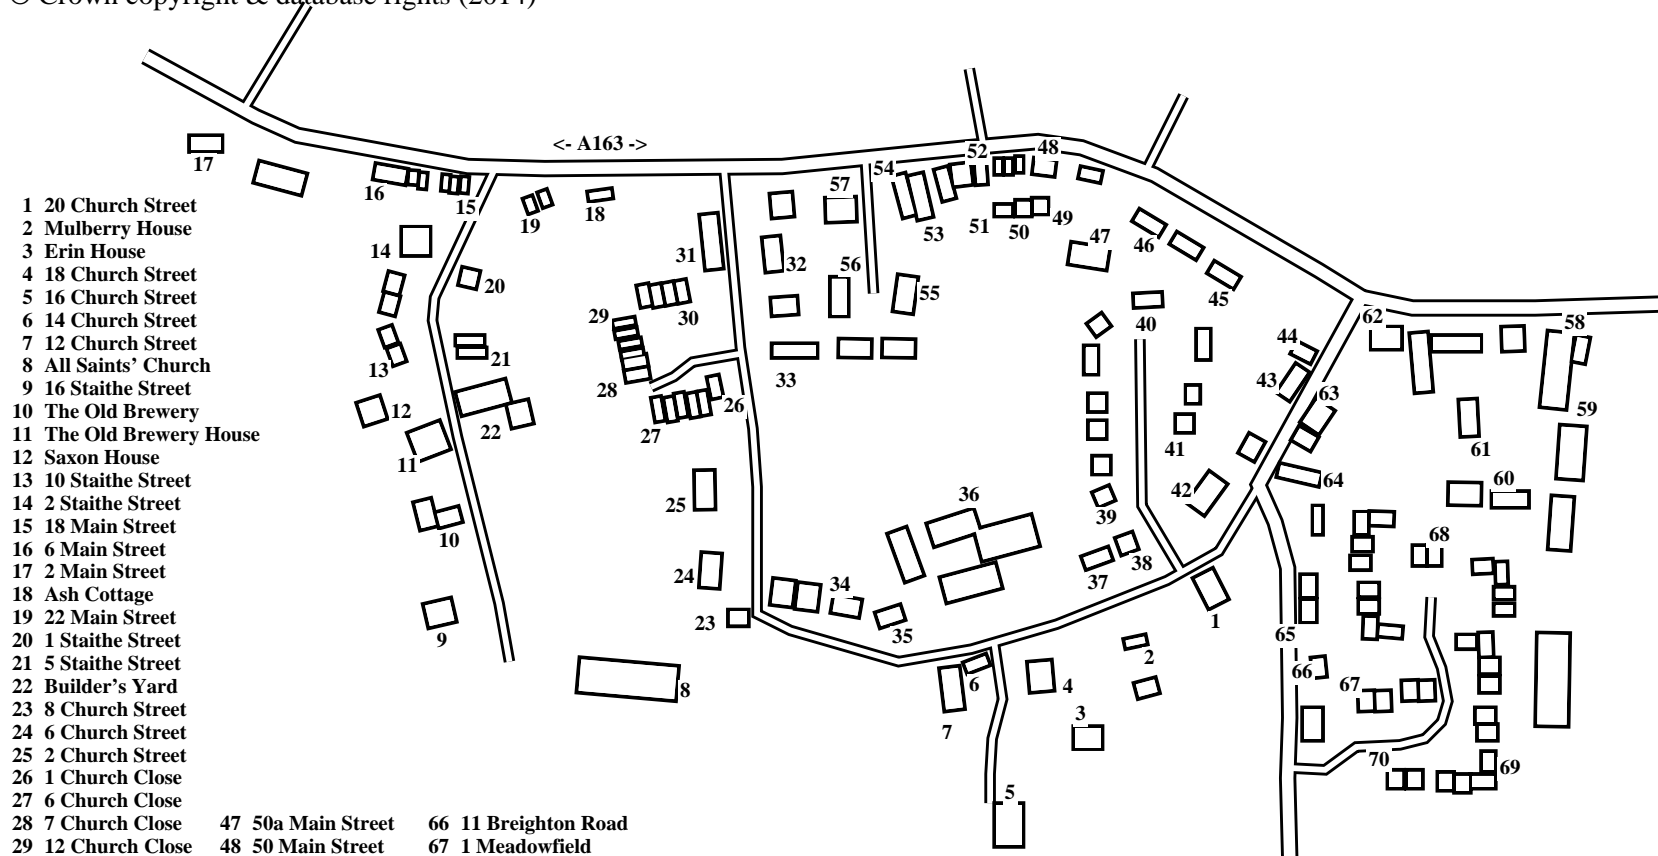

# Bubwith (Central)

Caution: This map has not yet been checked by residents.  
There may be errors and omissions.

- 1 20 Church Street
- 2 Mulberry House
- 3 Erin House
- 4 18 Church Street
- 5 16 Church Street
- 6 14 Church Street
- 7 12 Church Street
- 8 All Saints' Church
- 9 16 Staithe Street
- 10 The Old Brewery
- 11 The Old Brewery House
- 12 Saxon House
- 13 10 Staithe Street
- 14 2 Staithe Street
- 15 18 Main Street
- 16 6 Main Street
- 17 2 Main Street
- 18 Ash Cottage
- 19 22 Main Street
- 20 1 Staithe Street
- 21 5 Staithe Street
- 22 Builder's Yard
- 23 8 Church Street
- 24 6 Church Street
- 25 2 Church Street
- 26 1 Church Close
- 27 6 Church Close
- 28 7 Church Close
- 29 12 Church Close
- 30 16 Church Close
- 31 30 Main Street
- 32 1 Church Street
- 33 5 Church Street
- 34 The Bunedge
- 35 13 Church Street
- 36 Primary School
- 37 17 Church Street
- 38 19 Church Street
- 39 1 Honey Pot
- 40 7 Honey Pot
- 41 10 Honey Pot
- 42 21 Church Street
- 43 27 Church Street
- 44 29 Church Street
- 45 56 Main Street
- 46 52 Main Street

- 47 50a Main Street
- 48 50 Main Street
- 49 48 Main Street
- 50 Marsden House
- 51 44 Main Street
- 52 42 Main Street
- 53 Hall
- 54 The Coach House
- 55 1 Manor Court
- 56 4 Manor Court
- 57 Manor House
- 58 68 Main Street
- 59 Works
- 60 1 White House Garth
- 61 3 White House Garth
- 62 60 Main Street
- 63 26 Church Street
- 64 Telephone Exchange
- 65 3 Brighton Road
- 66 11 Brighton Road
- 67 1 Meadowfield
- 68 27 Meadowfield
- 69 12 Meadowfield
- 70 2 Meadowfield