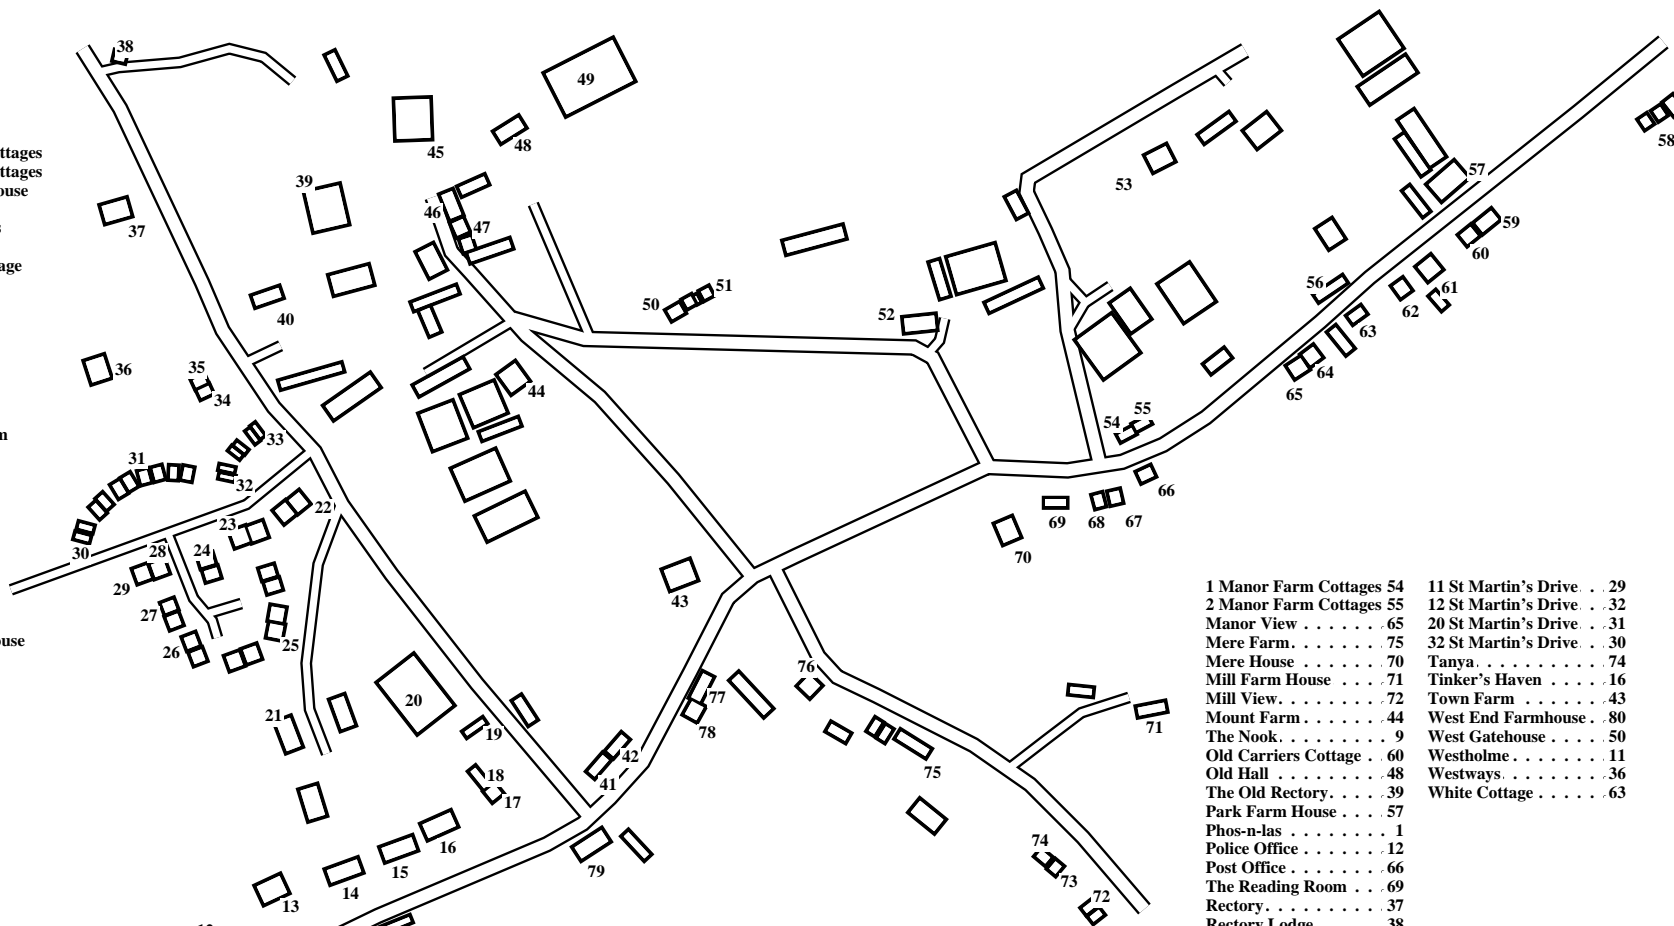

Burton Agnes

Caution: This map has not yet been checked by residents.
There may be errors and omissions.

- 1 Phos-n-las
- 2 Holmlea
- 3 Barn Lodge
- 4 Homestead
- 5 Chimo
- 6 Corner View
- 7 4 Lady Boynton Villas
- 8 1 Lady Boynton Villas
- 9 The Nook
- 10 Ashlea
- 11 Westholme
- 12 Police Office
- 13 Holme View Farm
- 14 The Granary
- 15 Holme View Barn
- 16 Tinker's Haven
- 17 1 Rosedene Cottages
- 18 2 Rosedene Cottages
- 19 School House
- 20 School
- 21 Aysgarth House
- 22 1 St Martin's Drive
- 23 7 St Martin's Drive
- 24 1 St Martin's Close
- 25 6 St Martin's Close
- 26 10 St Martin's Close
- 27 12 St Martin's Close
- 28 9 St Martin's Drive
- 29 11 St Martin's Drive
- 30 32 St Martin's Drive
- 31 20 St Martin's Drive
- 32 12 St Martin's Drive
- 33 2 St Martin's Drive
- 34 1 The Gables
- 35 2 The Gables
- 36 Westways
- 37 Rectory
- 38 Rectory Lodge
- 39 The Old Rectory
- 40 Church Farm
- 41 Bellvue
- 42 Avon Cottage
- 43 Town Farm
- 44 Mount Farm
- 45 St Martin's Church
- 46 2 Stable Cottages
- 47 1 Stable Cottages
- 48 Old Hall
- 49 Hall
- 50 West Gatehouse
- 51 East Lodge
- 52 Home Farm
- 53 Manor Farm
- 54 1 Manor Farm Cottages
- 55 2 Manor Farm Cottages
- 56 East End Farm House
- 57 Park Farm House
- 58 East End Cottages
- 59 Byways
- 60 Old Carriers Cottage
- 61 Hind House
- 62 Fern Villa
- 63 White Cottage
- 64 East End Cottage
- 65 Manor View
- 66 Post Office
- 67 East Lea
- 68 South Holme
- 69 The Reading Room
- 70 Mere House
- 71 Mill Farm House
- 72 Mill View
- 73 Spring Cottage
- 74 Tanya
- 75 Mere Farm
- 76 The Forge
- 77 Hill House
- 78 Blacksmiths Shop
- 79 Blue Bell Inn
- 80 West End Farmhouse

- Ashlea 10
- Avon Cottage 42
- Aysgarth House 21
- Barn Lodge 3
- Bellvue 41
- Blacksmiths Shop 78
- Blue Bell Inn 79
- Byways 59
- Chimo 5
- Church Farm 40
- Corner View 6
- East End Cottage 64
- East End Cottages 58
- East End Farm House 56
- East Lea 67
- East Lodge 51
- Fern Villa 62
- The Forge 76
- 1 The Gables 34
- 2 The Gables 35
- The Granary 14
- Hall 49
- Hill House 77
- Hind House 61
- Holme View Barn 15
- Holme View Farm 13
- Holmlea 2
- Home Farm 52
- Homestead 4
- 1 Lady Boynton Villas 8
- 4 Lady Boynton Villas 7
- Manor Farm 53