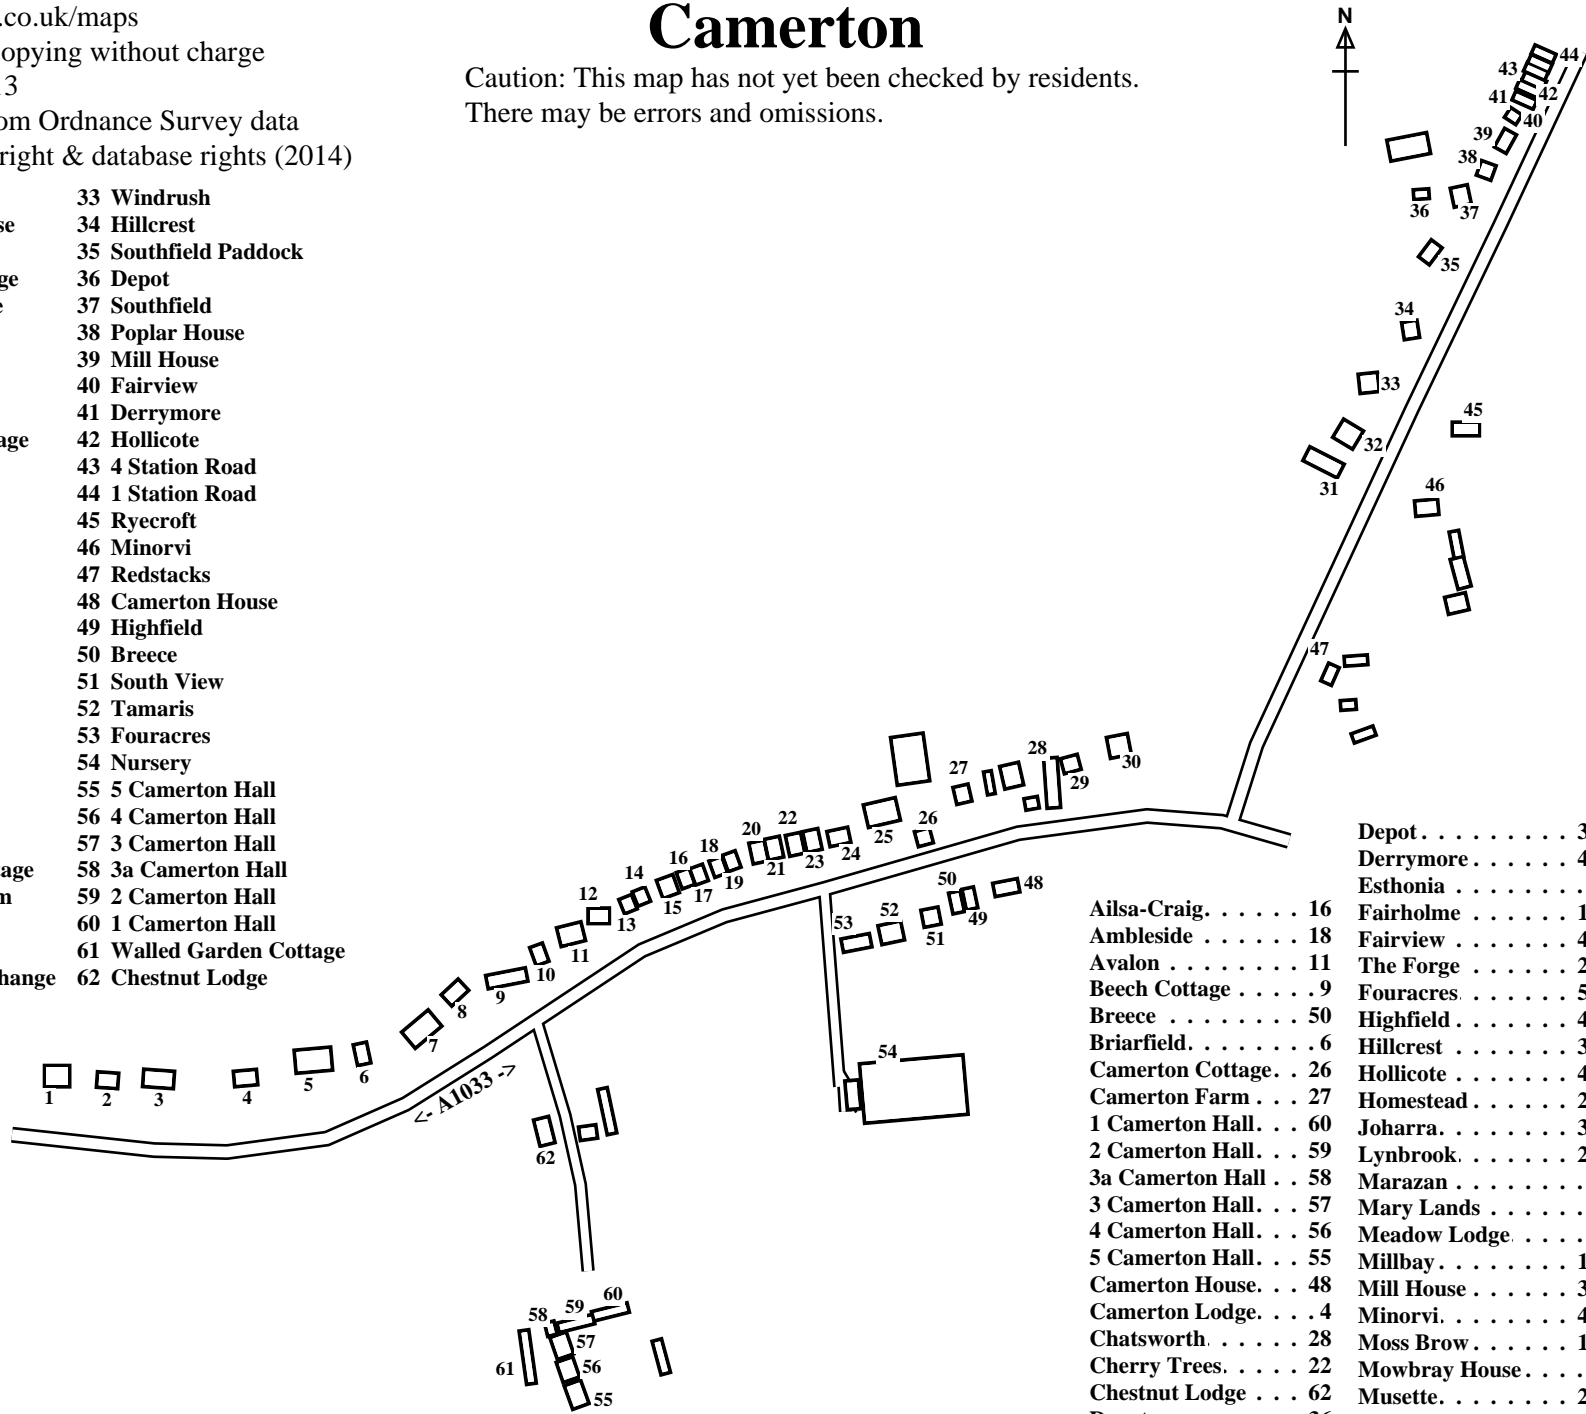

Camerton

Caution: This map has not yet been checked by residents.
There may be errors and omissions.

- 1 Mary Lands
- 2 Mowbray House
- 3 Marazan
- 4 Camerton Lodge
- 5 Meadow Lodge
- 6 Briarfield
- 7 Esthonia
- 8 Park Haven
- 9 Beech Cottage
- 10 Thornton Cottage
- 11 Avalon
- 12 Southlands
- 13 Moss Brow
- 14 Wraydene
- 15 Fairholme
- 16 Ailsa-Craig
- 17 Millbay
- 18 Ambleside
- 19 Peace Haven
- 20 Homestead
- 21 Musette
- 22 Cherry Trees
- 23 Lynbrook
- 24 Thornwick
- 25 Southfield
- 26 Camerton Cottage
- 27 Camerton Farm
- 28 Chatsworth
- 29 The Forge
- 30 Telephone Exchange
- 31 Depot
- 32 Joharra
- 33 Windrush
- 34 Hillcrest
- 35 Southfield Paddock
- 36 Depot
- 37 Southfield
- 38 Poplar House
- 39 Mill House
- 40 Fairview
- 41 Derrymore
- 42 Hollicote
- 43 4 Station Road
- 44 1 Station Road
- 45 Ryecroft
- 46 Minorvi
- 47 Redstacks
- 48 Camerton House
- 49 Highfield
- 50 Breece
- 51 South View
- 52 Tamaris
- 53 Fouracres
- 54 Nursery
- 55 5 Camerton Hall
- 56 4 Camerton Hall
- 57 3 Camerton Hall
- 58 3a Camerton Hall
- 59 2 Camerton Hall
- 60 1 Camerton Hall
- 61 Walled Garden Cottage
- 62 Chestnut Lodge