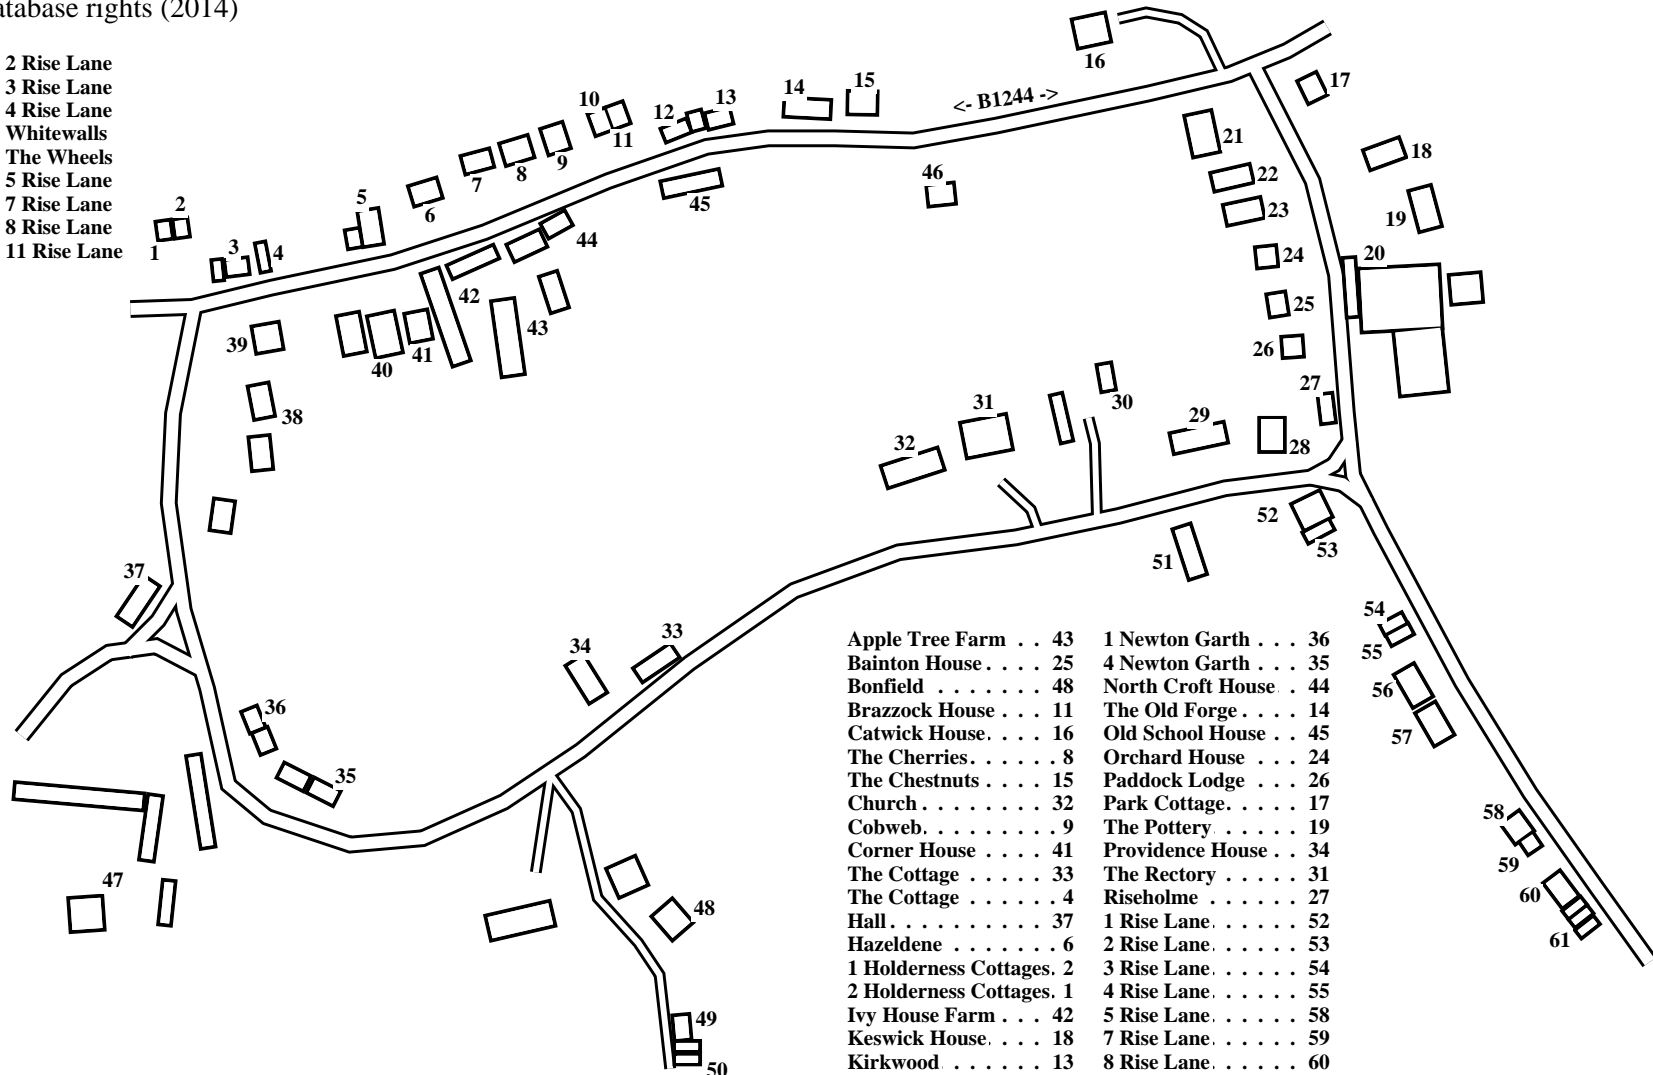

# Catwick

Caution: This map has not yet been checked by residents.  
There may be errors and omissions.

- 1 2 Holderness Cottages
- 2 1 Holderness Cottages
- 3 Stella Capella
- 4 The Cottage
- 5 Mayville
- 6 Hazeldene
- 7 Shiloh
- 8 The Cherries
- 9 Cobweb
- 10 Malvern House
- 11 Brazzock House
- 12 Up Pompei
- 13 Kirkwood
- 14 The Old Forge
- 15 The Chestnuts
- 16 Catwick House
- 17 Park Cottage
- 18 Keswick House
- 19 The Pottery
- 20 Lane End Farm
- 21 Torpel
- 22 Sycamore
- 23 Limone
- 24 Orchard House
- 25 Bainton House
- 26 Paddock Lodge
- 27 Riseholme
- 28 Rose Garth
- 29 South Lea
- 30 Mead Garth
- 31 The Rectory
- 32 St Michael's Church
- 33 The Cottage
- 34 Providence House
- 35 4 Newton Garth
- 36 1 Newton Garth
- 37 Hall
- 38 Lone Ash
- 39 Westerly
- 40 Mulberry House
- 41 Corner House
- 42 Ivy House Farm
- 43 Apple Tree Farm
- 44 North Croft House
- 45 Old School House
- 46 Midway
- 47 Manor House Farm
- 48 Bonfield
- 49 1 West View
- 50 3 West View
- 51 The Thistles
- 52 1 Rise Lane
- 53 2 Rise Lane
- 54 3 Rise Lane
- 55 4 Rise Lane
- 56 Whitewalls
- 57 The Wheels
- 58 5 Rise Lane
- 59 7 Rise Lane
- 60 8 Rise Lane
- 61 11 Rise Lane