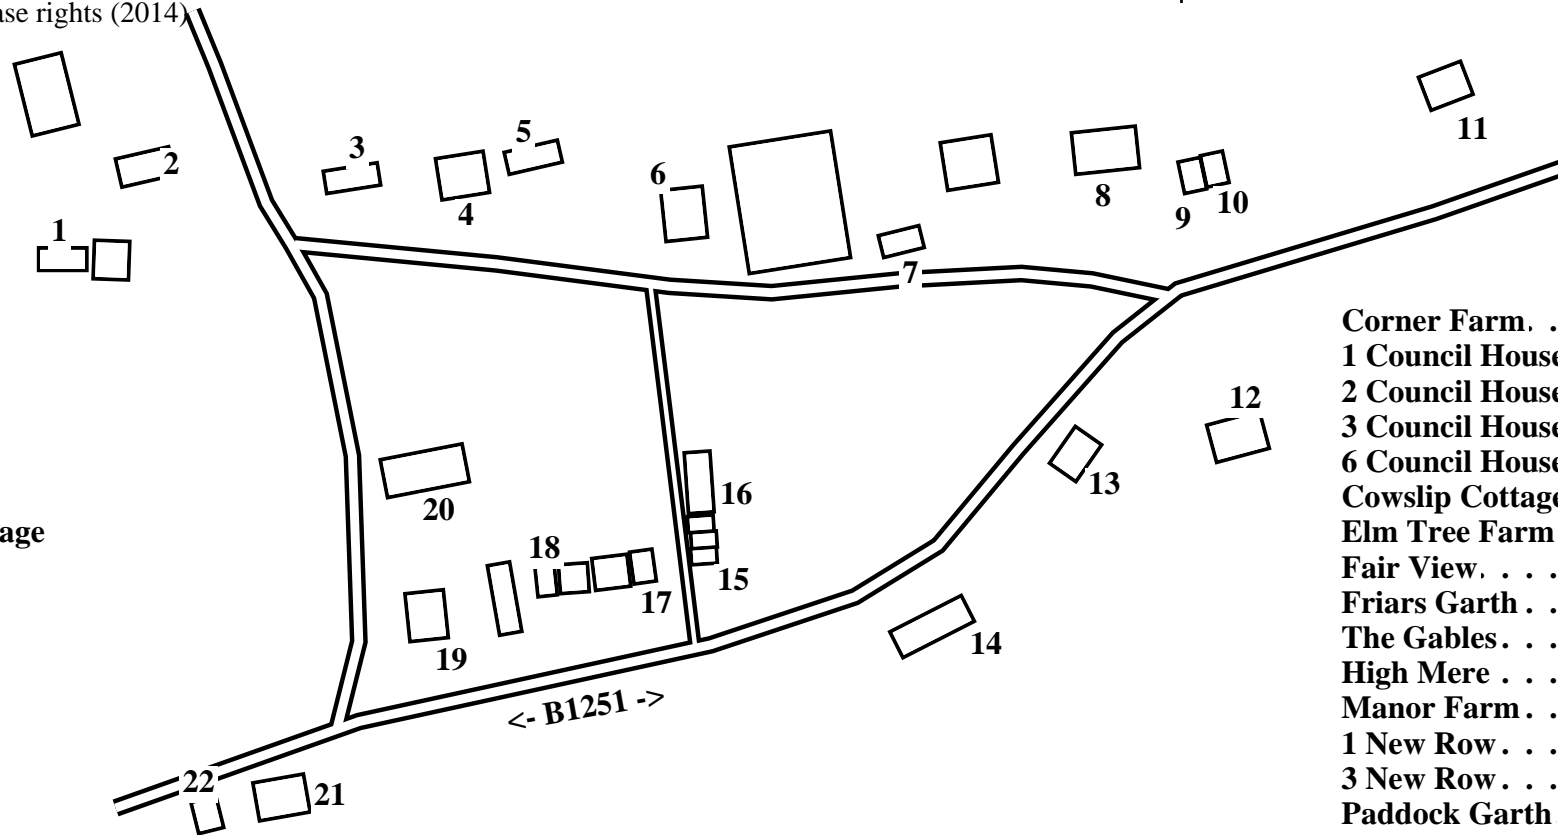

Fimber

Caution: This map has not yet been checked by residents.
There may be errors and omissions.

- 1 Corner Farm
- 2 The Gables
- 3 Village Hall
- 4 School House
- 5 High Mere
- 6 Manor Farm
- 7 Valley Farm Cottage
- 8 Paddock Garth
- 9 2 Council Houses
- 10 1 Council Houses
- 11 York House
- 12 Cowslip Cottage
- 13 Fair View
- 14 Elm Tree Farm
- 15 3 New Row
- 16 1 New Row
- 17 3 Council Houses
- 18 6 Council Houses
- 19 Friars Garth
- 20 St Marys Church
- 21 White House
- 22 West Cottage

- Corner Farm. 1
- 1 Council Houses . . . 10
- 2 Council Houses . . . 9
- 3 Council Houses . . . 17
- 6 Council Houses . . . 18
- Cowslip Cottage . . . 12
- Elm Tree Farm . . . 14
- Fair View. 13
- Friars Garth 19
- The Gables. 2
- High Mere 5
- Manor Farm. 6
- 1 New Row. 16
- 3 New Row. 15
- Paddock Garth 8
- School House. 4
- St Marys Church . . . 20
- Valley Farm Cottage . 7
- Village Hall 3
- West Cottage. 22
- White House. 21
- York House 11