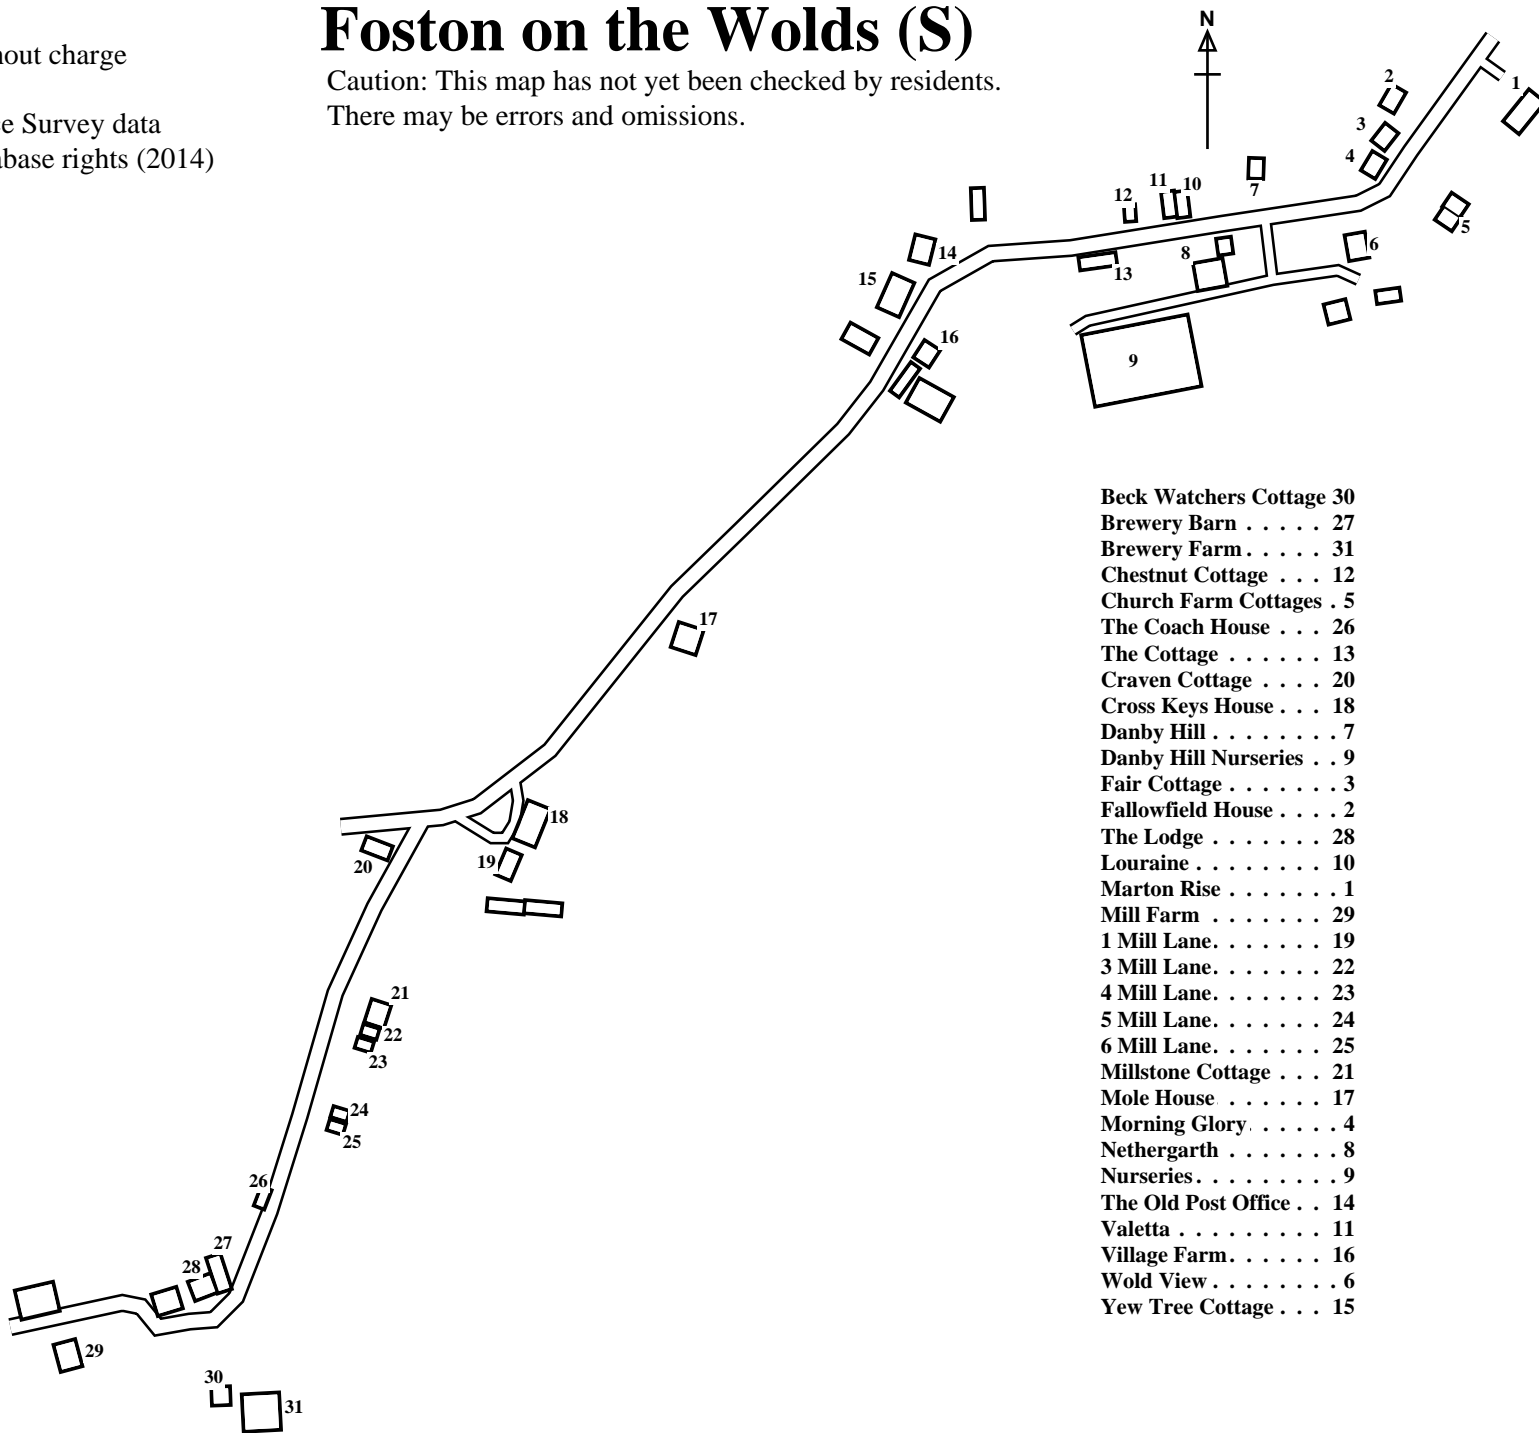

# Foston on the Wolds (S)

Caution: This map has not yet been checked by residents.

There may be errors and omissions.

- 1 Marton Rise
- 2 Fallowfield House
- 3 Fair Cottage
- 4 Morning Glory
- 5 Church Farm Cottages
- 6 Wold View
- 7 Danby Hill
- 8 Nethergarth
- 9 Danby Hill Nurseries
- 10 Louraine
- 11 Valetta
- 12 Chestnut Cottage
- 13 The Cottage
- 14 The Old Post Office
- 15 Yew Tree Cottage
- 16 Village Farm
- 17 Mole House
- 18 Cross Keys House
- 19 1 Mill Lane
- 20 Craven Cottage
- 21 Millstone Cottage
- 22 3 Mill Lane
- 23 4 Mill Lane
- 24 5 Mill Lane
- 25 6 Mill Lane
- 26 The Coach House
- 27 Brewery Barn
- 28 The Lodge
- 29 Mill Farm
- 30 Beck Watchers Cottage
- 31 Brewery Farm

- Beck Watchers Cottage 30
- Brewery Barn . . . . . 27
- Brewery Farm . . . . . 31
- Chestnut Cottage . . . . . 12
- Church Farm Cottages . . . . . 5
- The Coach House . . . . . 26
- The Cottage . . . . . 13
- Craven Cottage . . . . . 20
- Cross Keys House . . . . . 18
- Danby Hill . . . . . 7
- Danby Hill Nurseries . . . . . 9
- Fair Cottage . . . . . 3
- Fallowfield House . . . . . 2
- The Lodge . . . . . 28
- Louraine . . . . . 10
- Marton Rise . . . . . 1
- Mill Farm . . . . . 29
- 1 Mill Lane. . . . . 19
- 3 Mill Lane. . . . . 22
- 4 Mill Lane. . . . . 23
- 5 Mill Lane. . . . . 24
- 6 Mill Lane. . . . . 25
- Millstone Cottage . . . . . 21
- Mole House . . . . . 17
- Morning Glory . . . . . 4
- Nethergarth . . . . . 8
- Nurseries . . . . . 9
- The Old Post Office . . . . . 14
- Valetta . . . . . 11
- Village Farm. . . . . 16
- Wold View . . . . . 6
- Yew Tree Cottage . . . . . 15