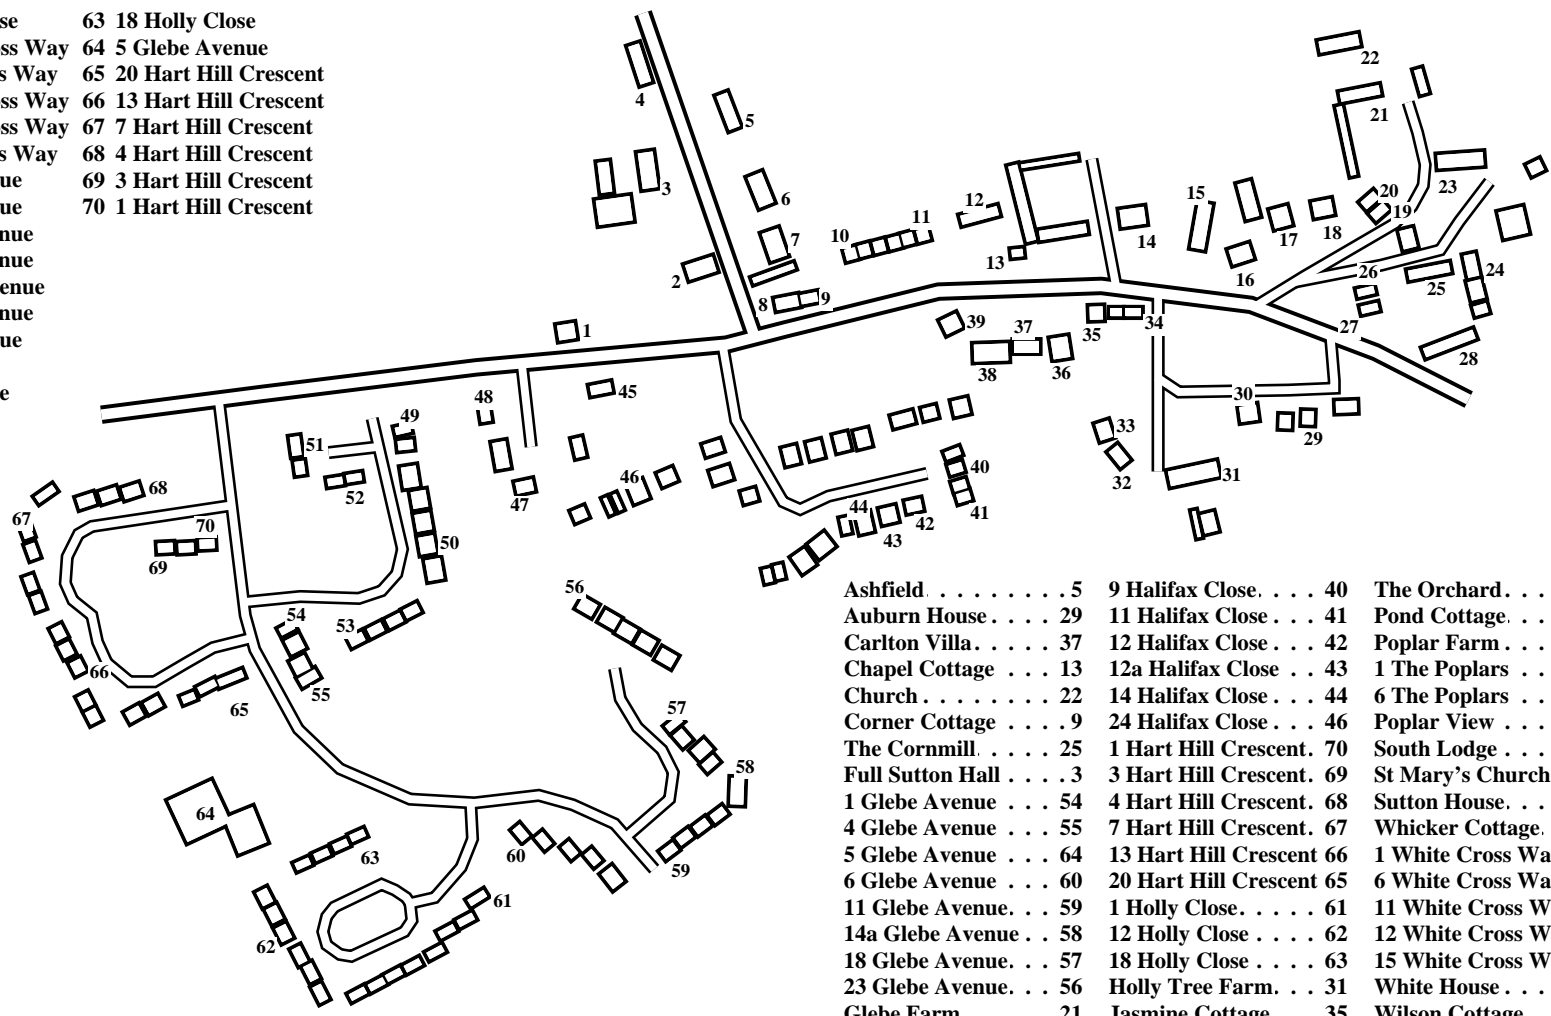

Full Sutton

Caution: This map has not yet been checked by residents.
There may be errors and omissions.

- 1 South Lodge
- 2 The Lodge
- 3 Full Sutton Hall
- 4 North Lodge
- 5 Ashfield
- 6 Wold View
- 7 Sutton House
- 8 Whicker Cottage
- 9 Corner Cottage
- 10 6 The Poplars
- 11 1 The Poplars
- 12 New Bungalow
- 13 Chapel Cottage
- 14 Poplar Farm
- 15 The Orchard
- 16 Wilson Cottage
- 17 Yew Tree Farm
- 18 Greystoke
- 19 Green Gates
- 20 Glebe House
- 21 Glebe Farm
- 22 St Mary's Church
- 23 Manor Bungalow
- 24 Manor Farm
- 25 The Cornmill
- 26 New Cottage
- 27 The Granary
- 28 Manor Barn
- 29 Auburn House
- 30 White House
- 31 Holly Tree Farm
- 32 Winterbeck Cottage
- 33 Poplar View
- 34 Marton
- 35 Jasmine Cottage
- 36 Wrainthorn House
- 37 Carlton Villa
- 38 Grimalkin Toft
- 39 Pond Cottage
- 40 9 Halifax Close
- 41 11 Halifax Close
- 42 12 Halifax Close
- 43 12a Halifax Close
- 44 14 Halifax Close
- 45 5 Grange Close
- 46 24 Halifax Close
- 47 3 Grange Close
- 48 1 Grange Close
- 49 11 White Cross Way
- 50 6 White Cross Way
- 51 12 White Cross Way
- 52 15 White Cross Way
- 53 1 White Cross Way
- 54 1 Glebe Avenue
- 55 4 Glebe Avenue
- 56 23 Glebe Avenue
- 57 18 Glebe Avenue
- 58 14a Glebe Avenue
- 59 11 Glebe Avenue
- 60 6 Glebe Avenue
- 61 1 Holly Close
- 62 12 Holly Close
- 63 18 Holly Close
- 64 5 Glebe Avenue
- 65 20 Hart Hill Crescent
- 66 13 Hart Hill Crescent
- 67 7 Hart Hill Crescent
- 68 4 Hart Hill Crescent
- 69 3 Hart Hill Crescent
- 70 1 Hart Hill Crescent