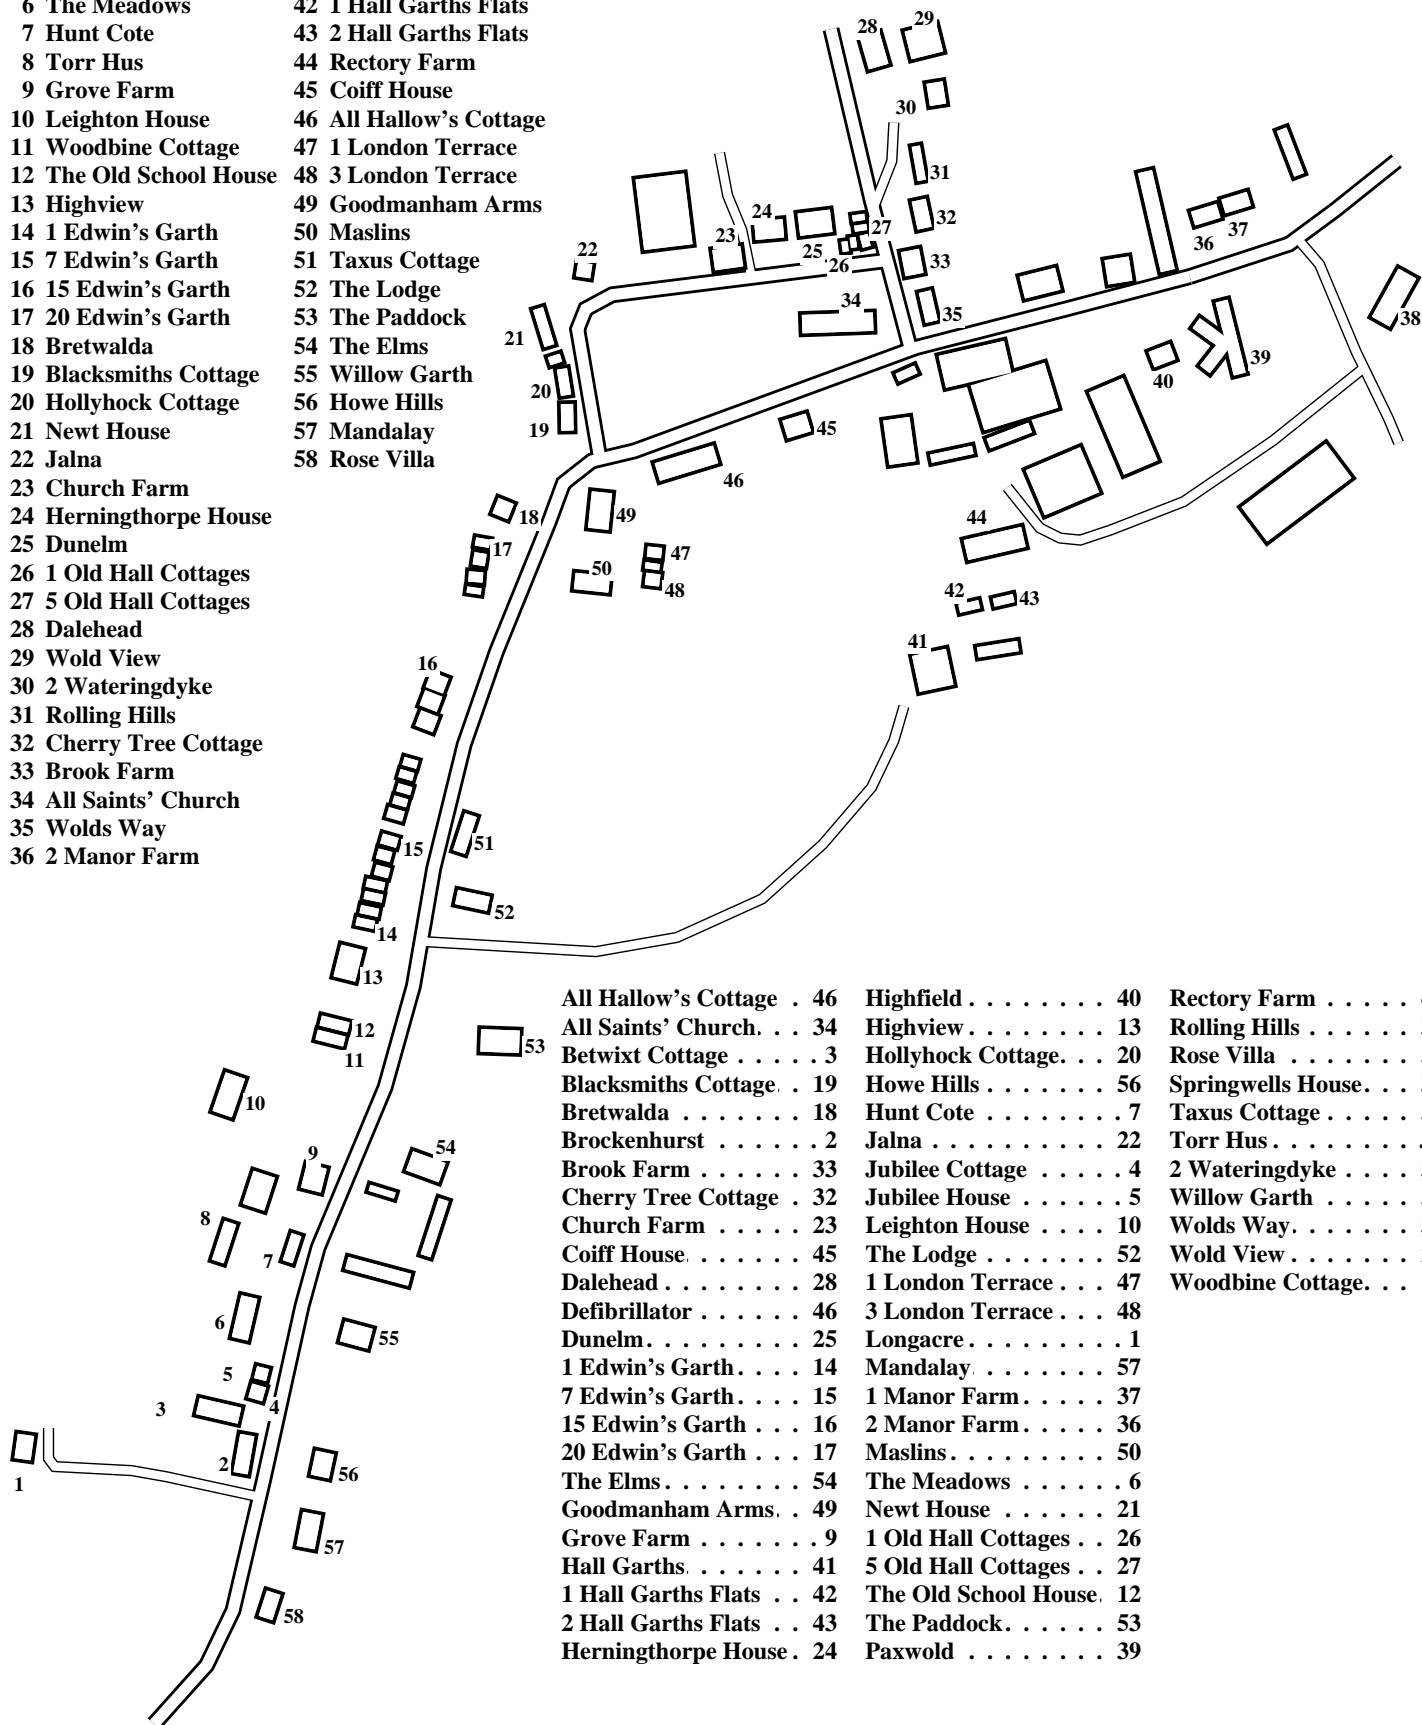

# Goodmanham (North)

Caution: This map has not yet been checked by residents.

There may be errors and omissions.

- 1 Longacre
- 2 Brockenhurst
- 3 Betwixt Cottage
- 4 Jubilee Cottage
- 5 Jubilee House
- 6 The Meadows
- 7 Hunt Cote
- 8 Torr Hus
- 9 Grove Farm
- 10 Leighton House
- 11 Woodbine Cottage
- 12 The Old School House
- 13 Highview
- 14 1 Edwin's Garth
- 15 7 Edwin's Garth
- 16 15 Edwin's Garth
- 17 20 Edwin's Garth
- 18 Bretwalda
- 19 Blacksmiths Cottage
- 20 Hollyhock Cottage
- 21 Newt House
- 22 Jalna
- 23 Church Farm
- 24 Herningthorpe House
- 25 Dunelm
- 26 1 Old Hall Cottages
- 27 5 Old Hall Cottages
- 28 Dalehead
- 29 Wold View
- 30 2 Wateringdyke
- 31 Rolling Hills
- 32 Cherry Tree Cottage
- 33 Brook Farm
- 34 All Saints' Church
- 35 Wolds Way
- 36 2 Manor Farm
- 37 1 Manor Farm
- 38 Springwells House
- 39 Paxwold
- 40 Highfield
- 41 Hall Garths
- 42 1 Hall Garths Flats
- 43 2 Hall Garths Flats
- 44 Rectory Farm
- 45 Coiff House
- 46 All Hallow's Cottage
- 47 1 London Terrace
- 48 3 London Terrace
- 49 Goodmanham Arms
- 50 Maslins
- 51 Taxus Cottage
- 52 The Lodge
- 53 The Paddock
- 54 The Elms
- 55 Willow Garth
- 56 Howe Hills
- 57 Mandalay
- 58 Rose Villa