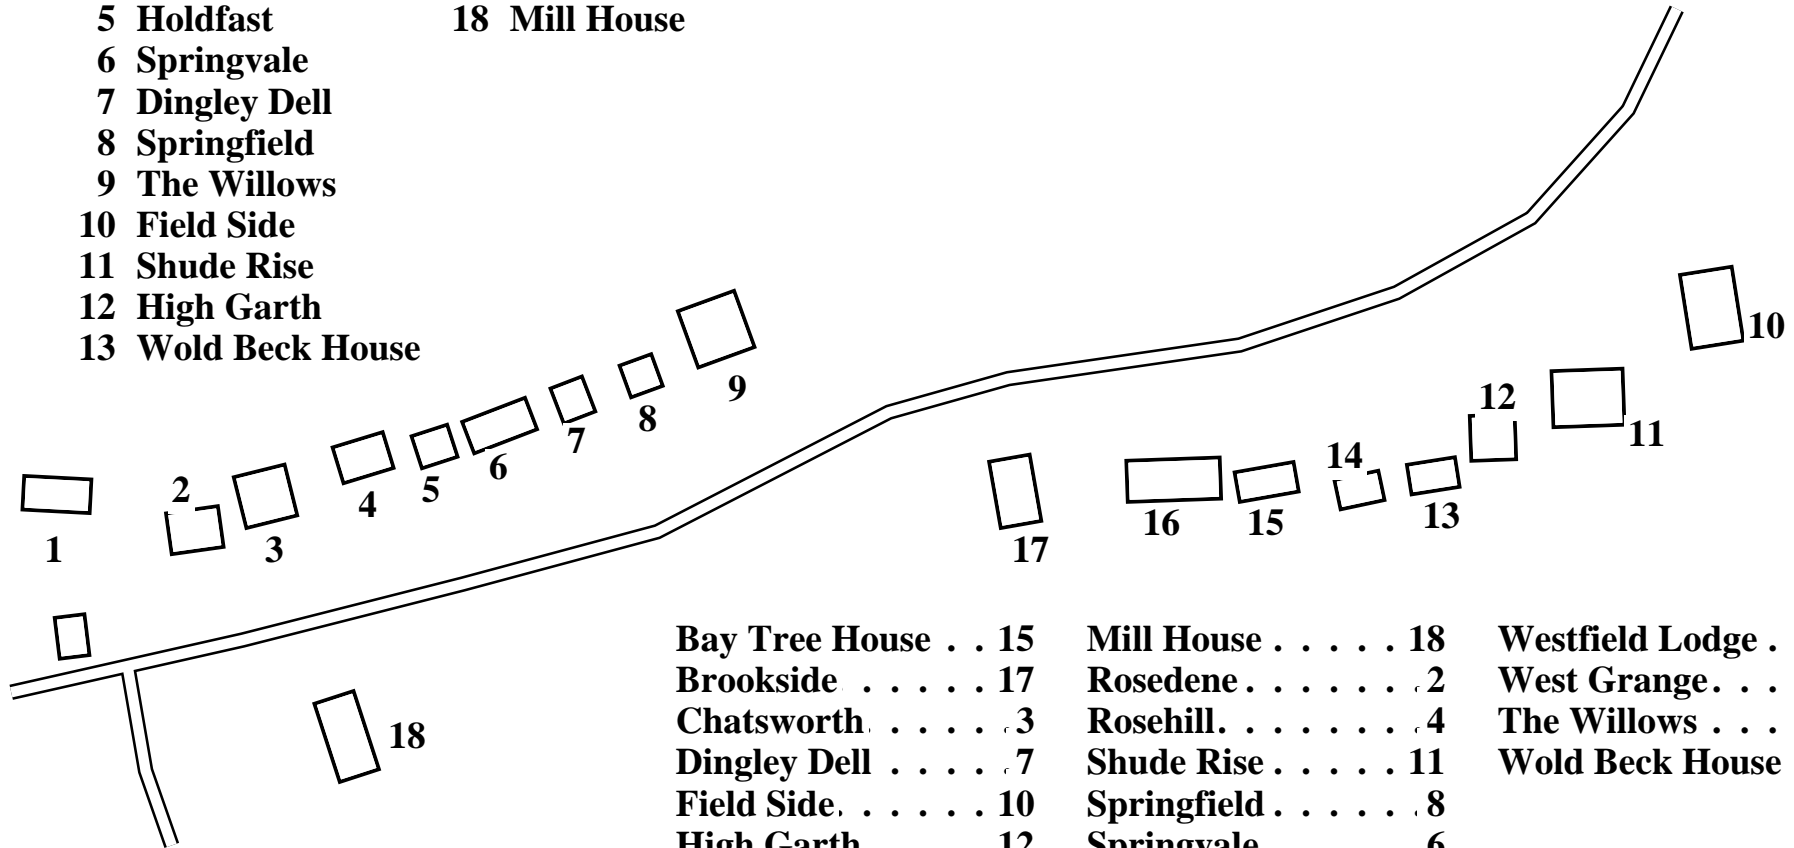

Goodmanham (South)

Caution: This map has not yet been checked by residents.

There may be errors and omissions.

- 1 Spring Wold**
- 2 Rosedene**
- 3 Chatsworth**
- 4 Rosehill**
- 5 Holdfast**
- 6 Springvale**
- 7 Dingley Dell**
- 8 Springfield**
- 9 The Willows**
- 10 Field Side**
- 11 Shude Rise**
- 12 High Garth**
- 13 Wold Beck House**
- 14 West Grange**
- 15 Bay Tree House**
- 16 Westfield Lodge**
- 17 Brookside**
- 18 Mill House**

Bay Tree House 15	Mill House 18	Westfield Lodge 16
Brookside 17	Rosedene 2	West Grange 14
Chatsworth 3	Rosehill 4	The Willows 9
Dingley Dell 7	Shude Rise 11	Wold Beck House 13
Field Side 10	Springfield 8	
High Garth 12	Springvale 6	
Holdfast 5	Spring Wold 1	