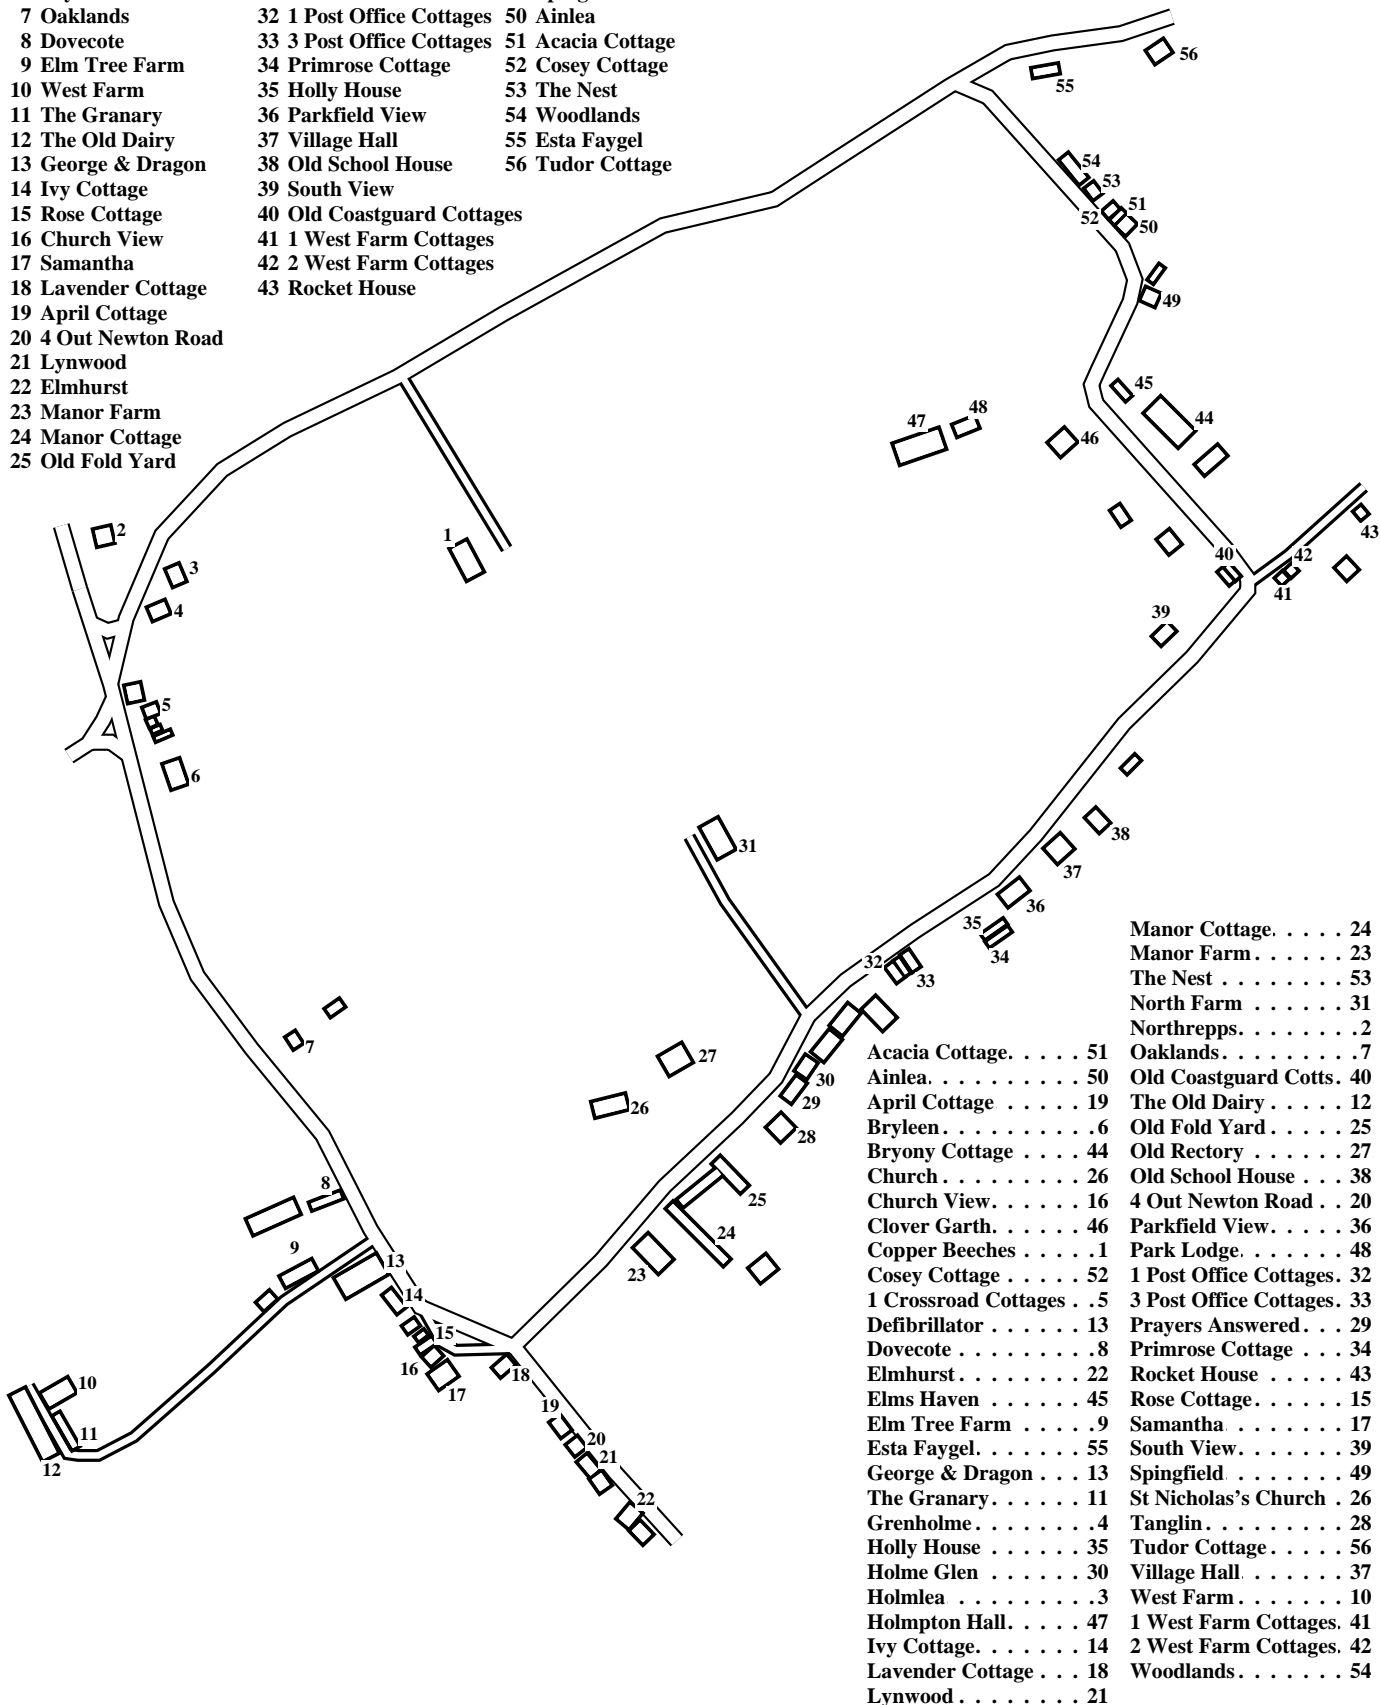

Holmpton

Caution: This map has not yet been checked by residents.

There may be errors and omissions.

- | | | |
|------------------------|----------------------------|-------------------|
| 1 Copper Beeches | 26 St Nicholas's Church | 44 Bryony Cottage |
| 2 Northrepps | 27 Old Rectory | 45 Elms Haven |
| 3 Holmlea | 28 Tanglin | 46 Clover Garth |
| 4 Grenholme | 29 Prayers Answered | 47 Holmpton Hall |
| 5 1 Crossroad Cottages | 30 Holme Glen | 48 Park Lodge |
| 6 Bryleen | 31 North Farm | 49 Spingfield |
| 7 Oaklands | 32 1 Post Office Cottages | 50 Ainlea |
| 8 Dovecote | 33 3 Post Office Cottages | 51 Acacia Cottage |
| 9 Elm Tree Farm | 34 Primrose Cottage | 52 Cosey Cottage |
| 10 West Farm | 35 Holly House | 53 The Nest |
| 11 The Granary | 36 Parkfield View | 54 Woodlands |
| 12 The Old Dairy | 37 Village Hall | 55 Esta Faygel |
| 13 George & Dragon | 38 Old School House | 56 Tudor Cottage |
| 14 Ivy Cottage | 39 South View | |
| 15 Rose Cottage | 40 Old Coastguard Cottages | |
| 16 Church View | 41 1 West Farm Cottages | |
| 17 Samantha | 42 2 West Farm Cottages | |
| 18 Lavender Cottage | 43 Rocket House | |
| 19 April Cottage | | |
| 20 4 Out Newton Road | | |
| 21 Lynwood | | |
| 22 Elmhurst | | |
| 23 Manor Farm | | |
| 24 Manor Cottage | | |
| 25 Old Fold Yard | | |