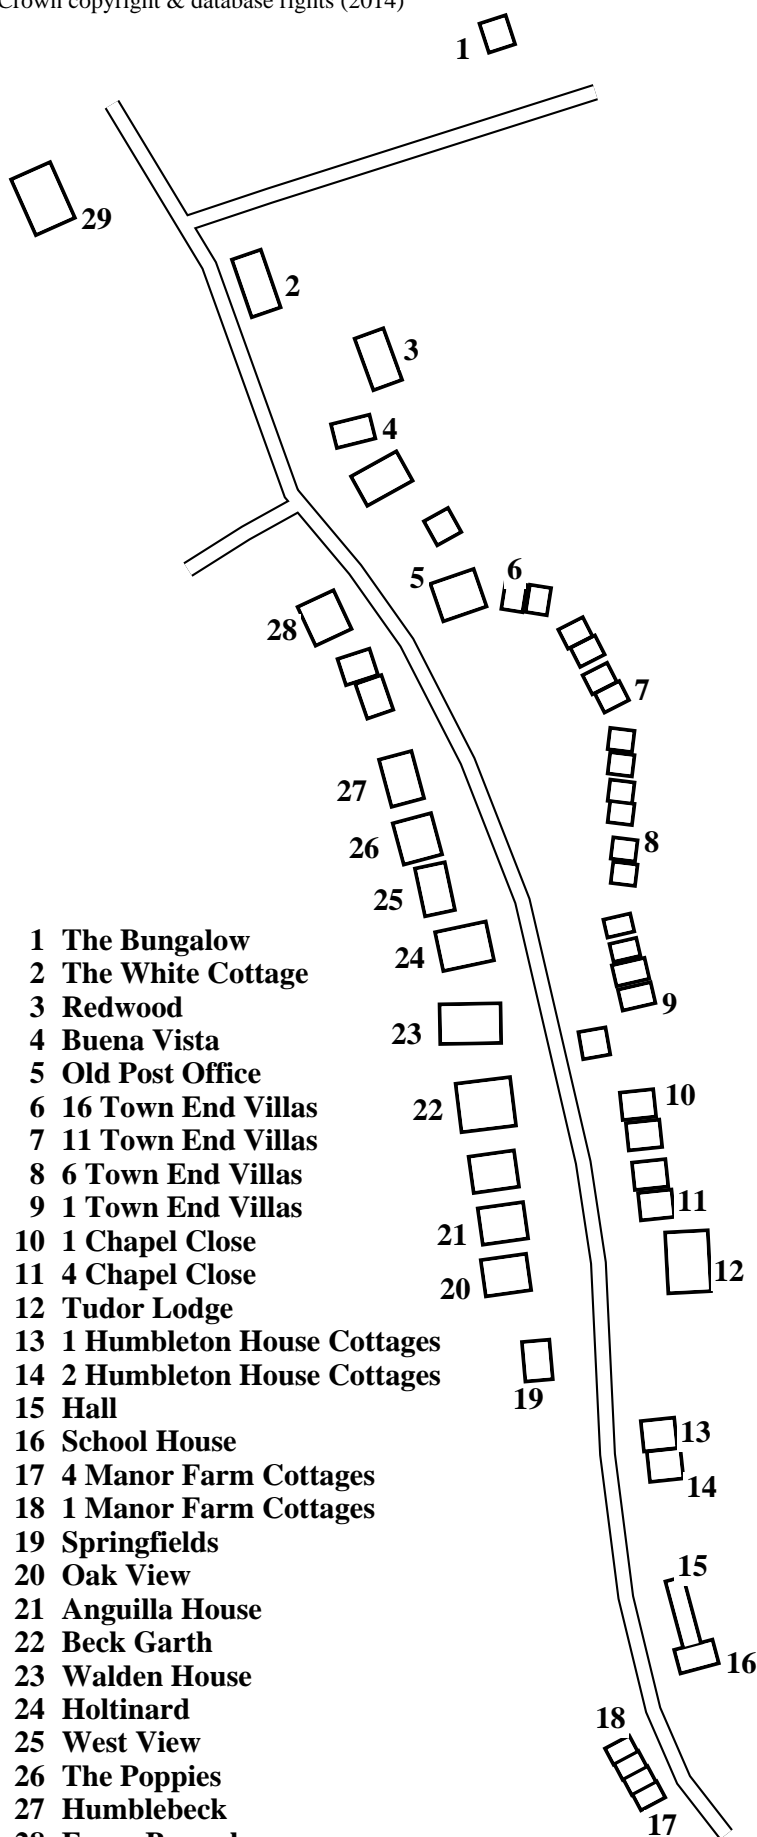

# Humbleton

Caution: This map has not yet been checked by residents.

There may be errors and omissions.

Anguilla House . . . . .	21
Beck Garth. . . . .	22
Buena Vista . . . . .	4
The Bungalow . . . . .	1
1 Chapel Close. . . . .	10
4 Chapel Close. . . . .	11
Forge Bungalow . . . . .	28
Hall. . . . .	15
Holtinard. . . . .	24
Humblebeck . . . . .	27
1 Humbleton House Cott. 13	13
2 Humbleton House Cott. 14	14
1 Manor Farm Cottages . 18	18
4 Manor Farm Cottages . 17	17
Oak View. . . . .	20
Old Post Office. . . . .	5
The Old Vicarage . . . . .	29
The Poppies . . . . .	26
Redwood . . . . .	3
School House. . . . .	16
Springfields . . . . .	19
1 Town End Villas. . . . .	9
6 Town End Villas. . . . .	8
11 Town End Villas . . . . .	7
16 Town End Villas . . . . .	6
Tudor Lodge. . . . .	12
Walden House . . . . .	23
West View . . . . .	25
The White Cottage . . . . .	2

- 1 The Bungalow
- 2 The White Cottage
- 3 Redwood
- 4 Buena Vista
- 5 Old Post Office
- 6 16 Town End Villas
- 7 11 Town End Villas
- 8 6 Town End Villas
- 9 1 Town End Villas
- 10 1 Chapel Close
- 11 4 Chapel Close
- 12 Tudor Lodge
- 13 1 Humbleton House Cottages
- 14 2 Humbleton House Cottages
- 15 Hall
- 16 School House
- 17 4 Manor Farm Cottages
- 18 1 Manor Farm Cottages
- 19 Springfields
- 20 Oak View
- 21 Anguilla House
- 22 Beck Garth
- 23 Walden House
- 24 Holtinard
- 25 West View
- 26 The Poppies
- 27 Humblebeck
- 28 Forge Bungalow
- 29 The Old Vicarage