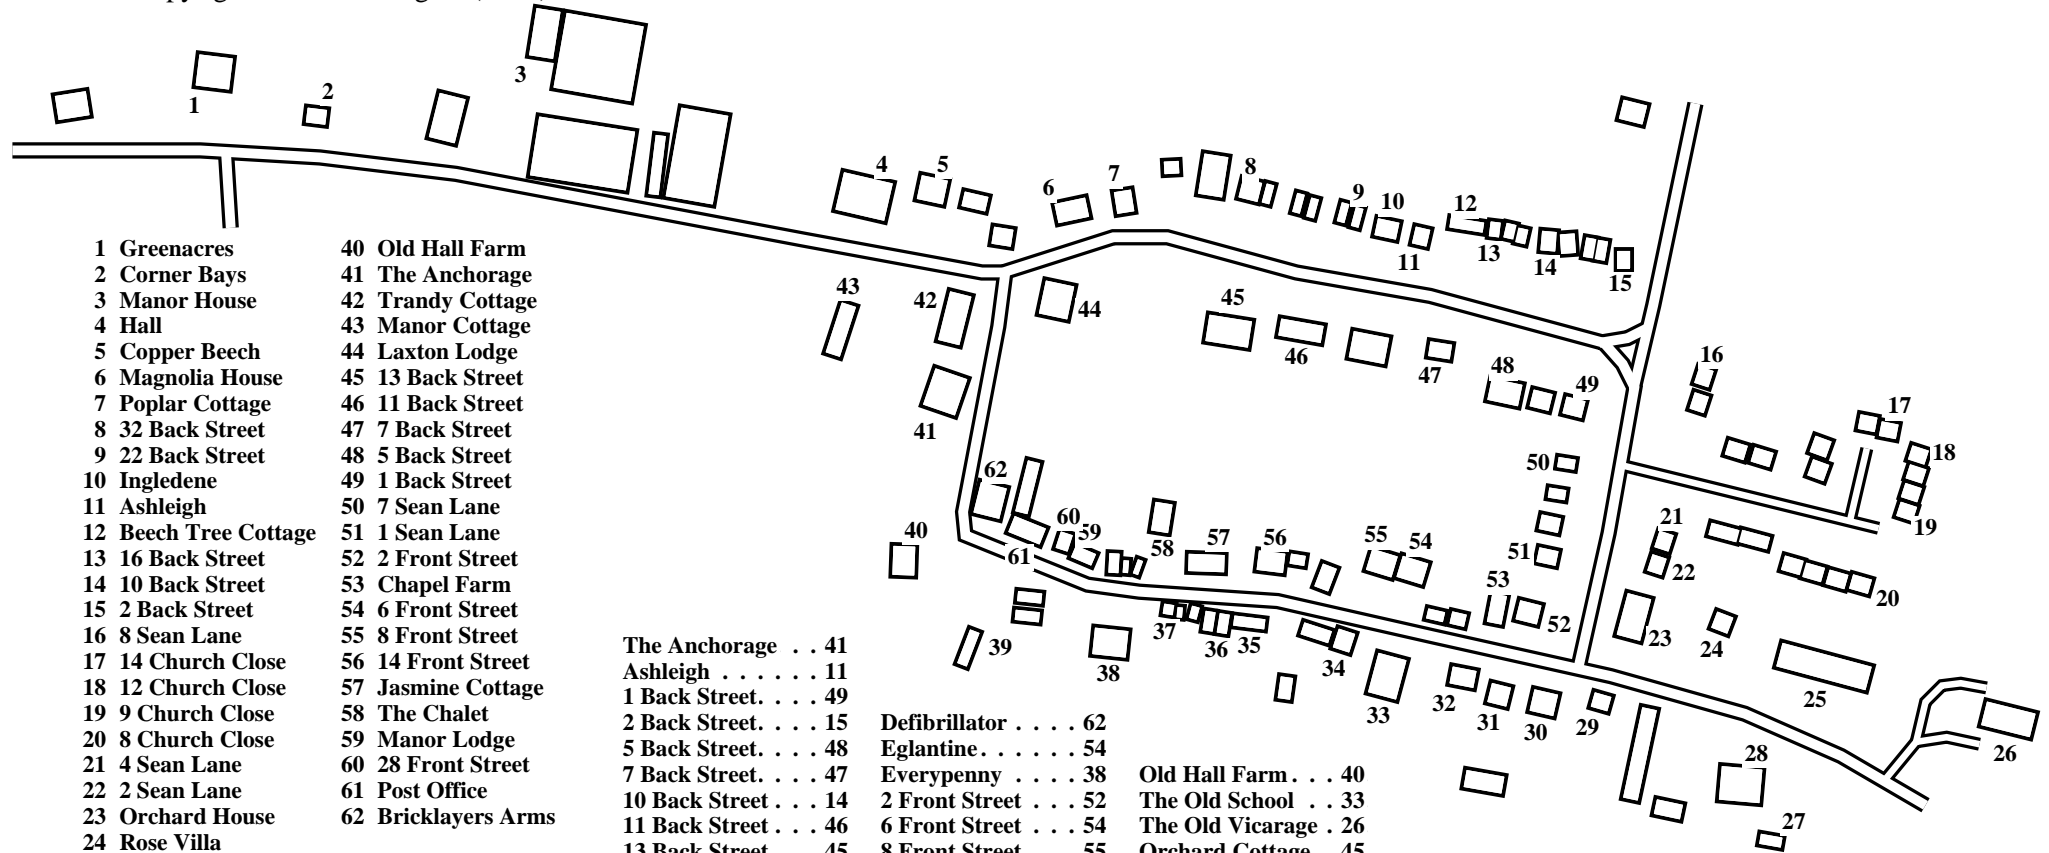

Laxton

Caution: This map has not yet been checked by residents.
There may be errors and omissions.

- 1 Greenacres
- 2 Corner Bays
- 3 Manor House
- 4 Hall
- 5 Copper Beech
- 6 Magnolia House
- 7 Poplar Cottage
- 8 32 Back Street
- 9 22 Back Street
- 10 Ingledene
- 11 Ashleigh
- 12 Beech Tree Cottage
- 13 16 Back Street
- 14 10 Back Street
- 15 2 Back Street
- 16 8 Sean Lane
- 17 14 Church Close
- 18 12 Church Close
- 19 9 Church Close
- 20 8 Church Close
- 21 4 Sean Lane
- 22 2 Sean Lane
- 23 Orchard House
- 24 Rose Villa
- 25 St Peter's Church
- 26 The Old Vicarage
- 27 Church
- 28 Church View
- 29 Church Farm
- 30 Greenholme
- 31 Trevina
- 32 Garage
- 33 The Old School
- 34 School House Farm
- 35 Smithy House
- 36 11 Front Street
- 37 19 Front Street
- 38 Everypenny
- 39 Vicarage Farm
- 40 Old Hall Farm
- 41 The Anchorage
- 42 Trandy Cottage
- 43 Manor Cottage
- 44 Laxton Lodge
- 45 13 Back Street
- 46 11 Back Street
- 47 7 Back Street
- 48 5 Back Street
- 49 1 Back Street
- 50 7 Sean Lane
- 51 1 Sean Lane
- 52 2 Front Street
- 53 Chapel Farm
- 54 6 Front Street
- 55 8 Front Street
- 56 14 Front Street
- 57 Jasmine Cottage
- 58 The Chalet
- 59 Manor Lodge
- 60 28 Front Street
- 61 Post Office
- 62 Bricklayers Arms