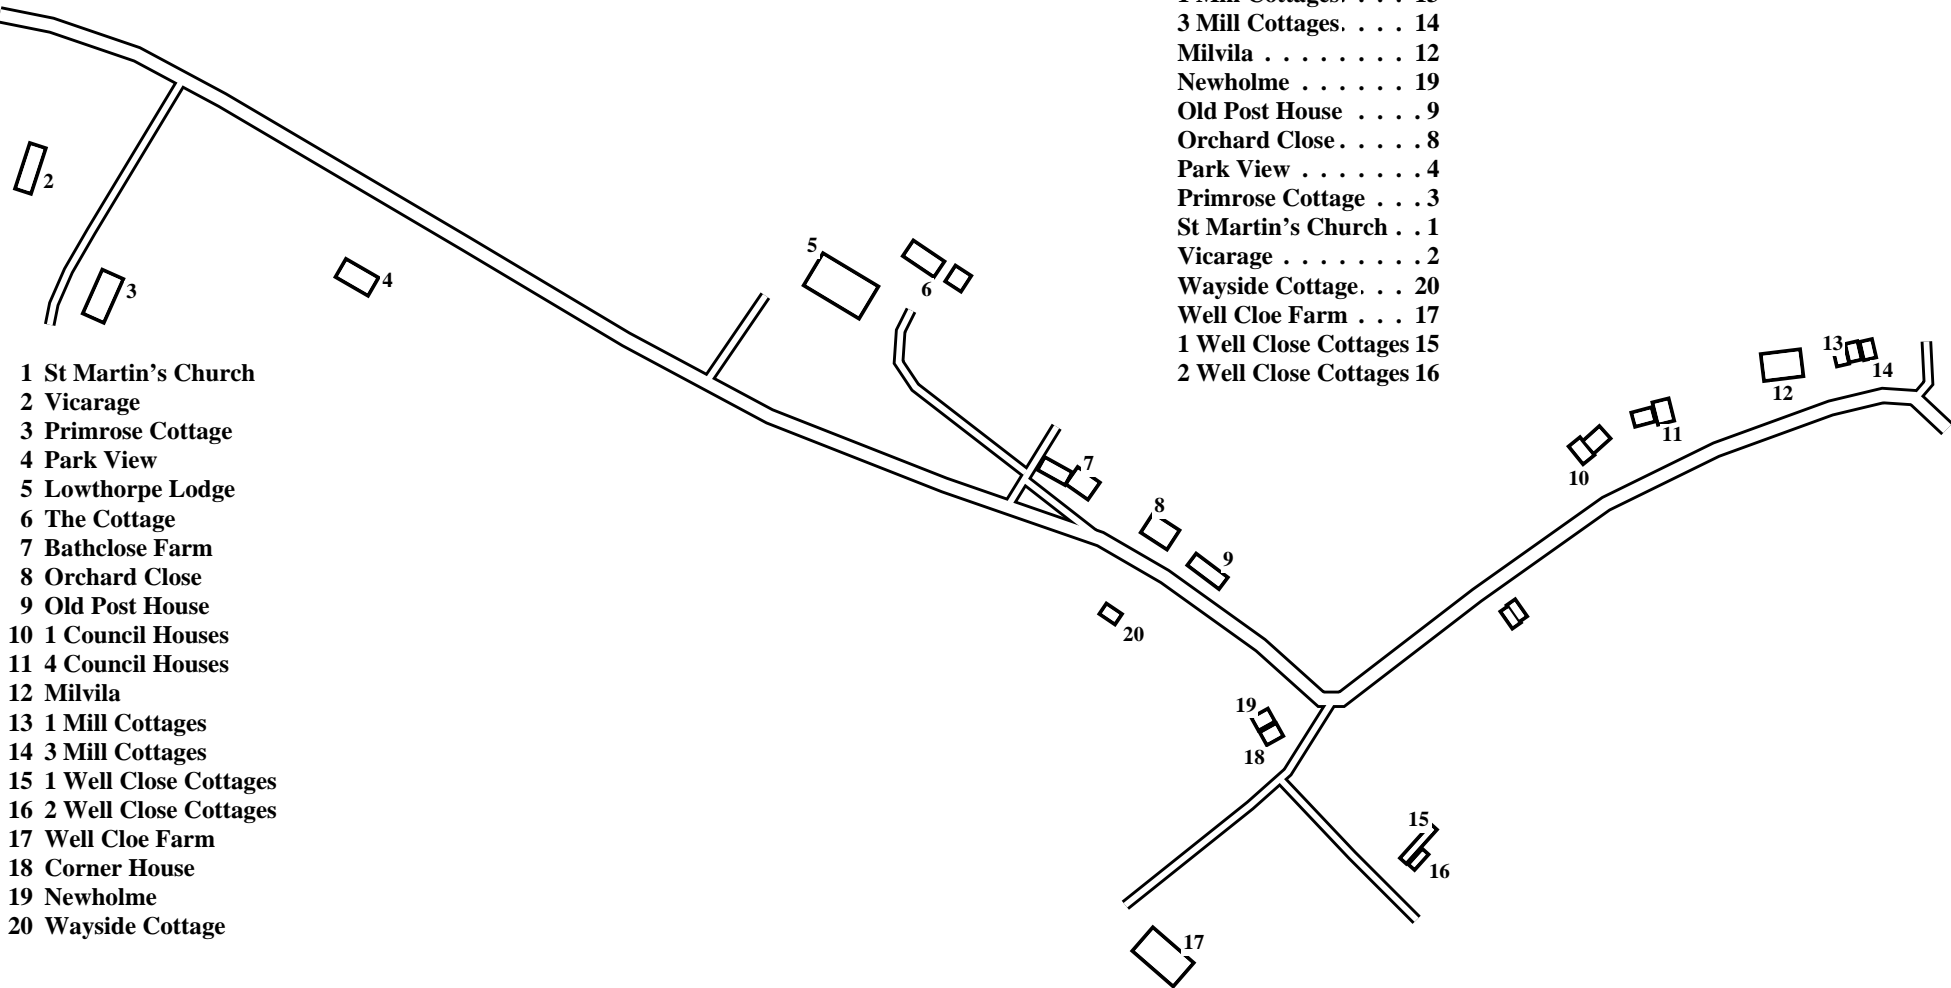

Lowthorpe

Caution: This map has not yet been checked by residents.
There may be errors and omissions.

Bathclose Farm	7
Church	1
Corner House	18
The Cottage	6
1 Council Houses	10
4 Council Houses	11
Lowthorpe Lodge	5
1 Mill Cottages	13
3 Mill Cottages	14
Milvila	12
Newholme	19
Old Post House	9
Orchard Close	8
Park View	4
Primrose Cottage	3
St Martin's Church	1
Vicarage	2
Wayside Cottage	20
Well Cloe Farm	17
1 Well Close Cottages	15
2 Well Close Cottages	16

- 1 St Martin's Church
- 2 Vicarage
- 3 Primrose Cottage
- 4 Park View
- 5 Lowthorpe Lodge
- 6 The Cottage
- 7 Bathclose Farm
- 8 Orchard Close
- 9 Old Post House
- 10 1 Council Houses
- 11 4 Council Houses
- 12 Milvila
- 13 1 Mill Cottages
- 14 3 Mill Cottages
- 15 1 Well Close Cottages
- 16 2 Well Close Cottages
- 17 Well Cloe Farm
- 18 Corner House
- 19 Newholme
- 20 Wayside Cottage