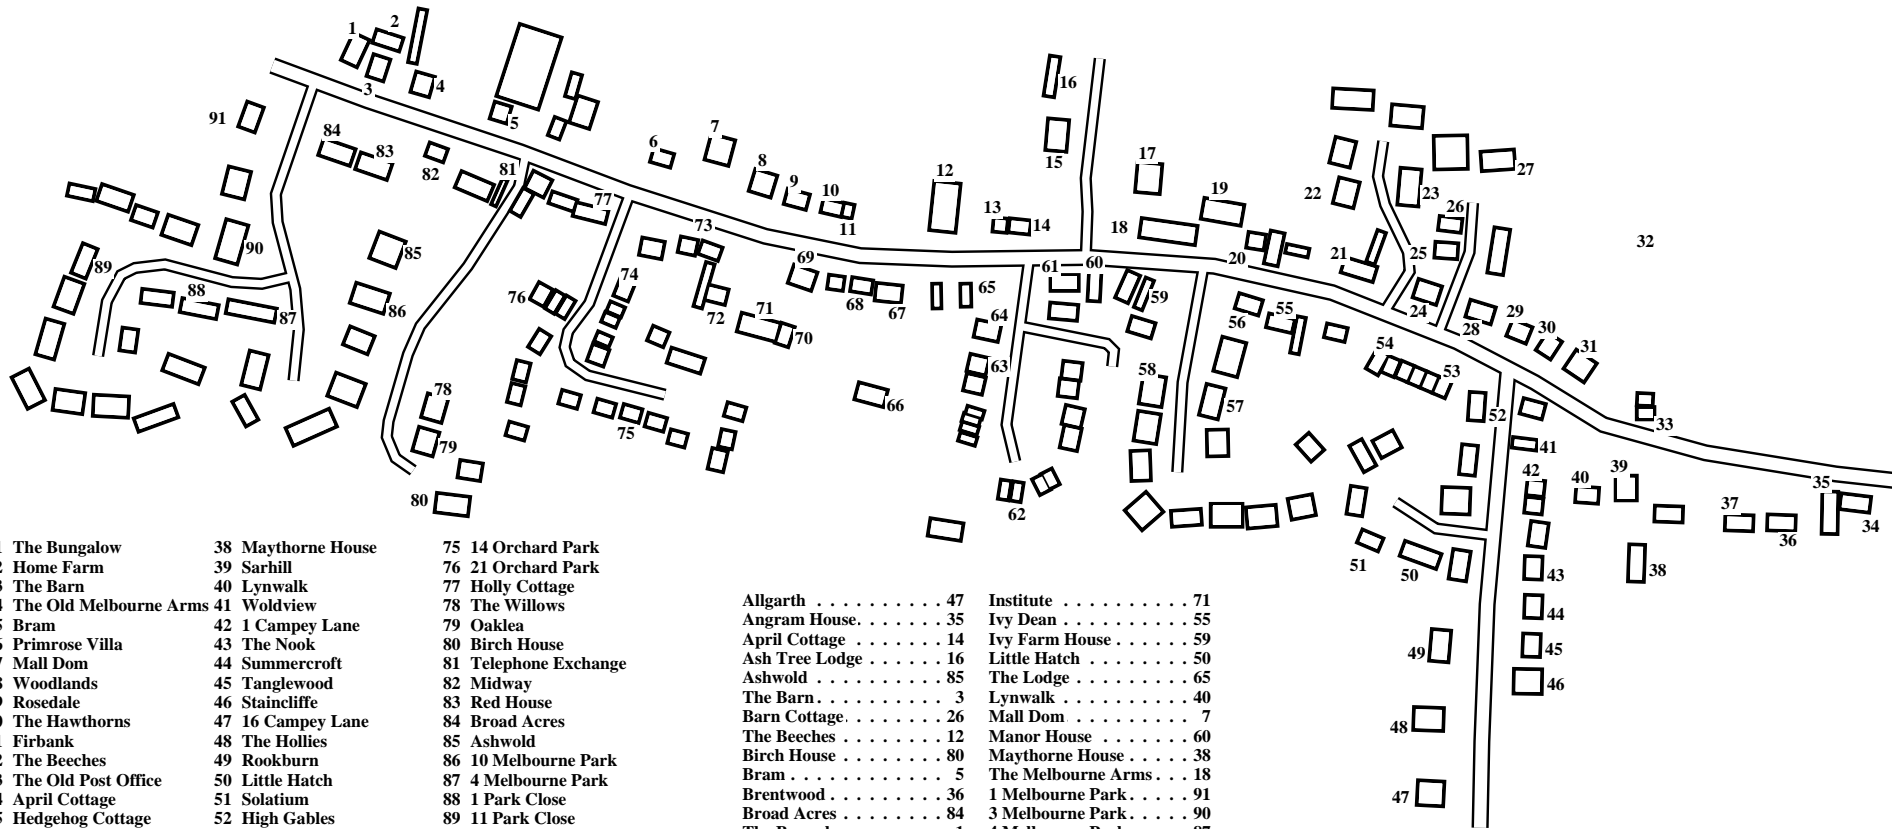

Melbourne (East)

Caution: This map has not yet been checked by residents.
There may be errors and omissions.

- | | | |
|--------------------------|-------------------------|-----------------------|
| 1 The Bungalow | 38 Maythorne House | 75 14 Orchard Park |
| 2 Home Farm | 39 Sarhill | 76 21 Orchard Park |
| 3 The Barn | 40 Lynwalk | 77 Holly Cottage |
| 4 The Old Melbourne Arms | 41 Woldview | 78 The Willows |
| 5 Bram | 42 1 Campey Lane | 79 Oaklea |
| 6 Primrose Villa | 43 The Nook | 80 Birch House |
| 7 Mall Dom | 44 Summercroft | 81 Telephone Exchange |
| 8 Woodlands | 45 Tanglewood | 82 Midway |
| 9 Rosedale | 46 Staincliffe | 83 Red House |
| 10 The Hawthorns | 47 16 Campey Lane | 84 Broad Acres |
| 11 Firbank | 48 The Hollies | 85 Ashwold |
| 12 The Beeches | 49 Rookburn | 86 10 Melbourne Park |
| 13 The Old Post Office | 50 Little Hatch | 87 4 Melbourne Park |
| 14 April Cottage | 51 Solatium | 88 1 Park Close |
| 15 Hedgehog Cottage | 52 High Gables | 89 11 Park Close |
| 16 Ash Tree Lodge | 53 6 Hill View | 90 3 Melbourne Park |
| 17 Milworth House | 54 1 Hill View | 91 1 Melbourne Park |
| 18 The Melbourne Arms | 55 Ivy Dean | |
| 19 Twin Oaks | 56 Rose Cottage | |
| 20 Gomersal Cottage | 57 1 Forge Close | |
| 21 Pasture House | 58 11 Forge Close | |
| 22 1 New Pastures | 59 Ivy Farm House | |
| 23 5 New Pastures | 60 Manor House | |
| 24 Prospect House | 61 1 St Monica's Close | |
| 25 Stable Cottage | 62 9 St Monica's Close | |
| 26 Barn Cottage | 63 18 St Monica's Close | |
| 27 The Old Dairy | 64 Millennium Cottage | |
| 28 Chequers | 65 The Lodge | |
| 29 Darodon House | 66 Verona House | |
| 30 Rosecroft | 67 Roseberry Lodge | |
| 31 Roxana | 68 Church | |
| 32 East End | 69 Rose Lea | |
| 33 Southview | 70 East Lynne | |
| 34 Stratford House | 71 Institute | |
| 35 Angram House | 72 Dawn House | |
| 36 Brentwood | 73 The Stores | |
| 37 Rivendell | 74 1 Orchard Park | |