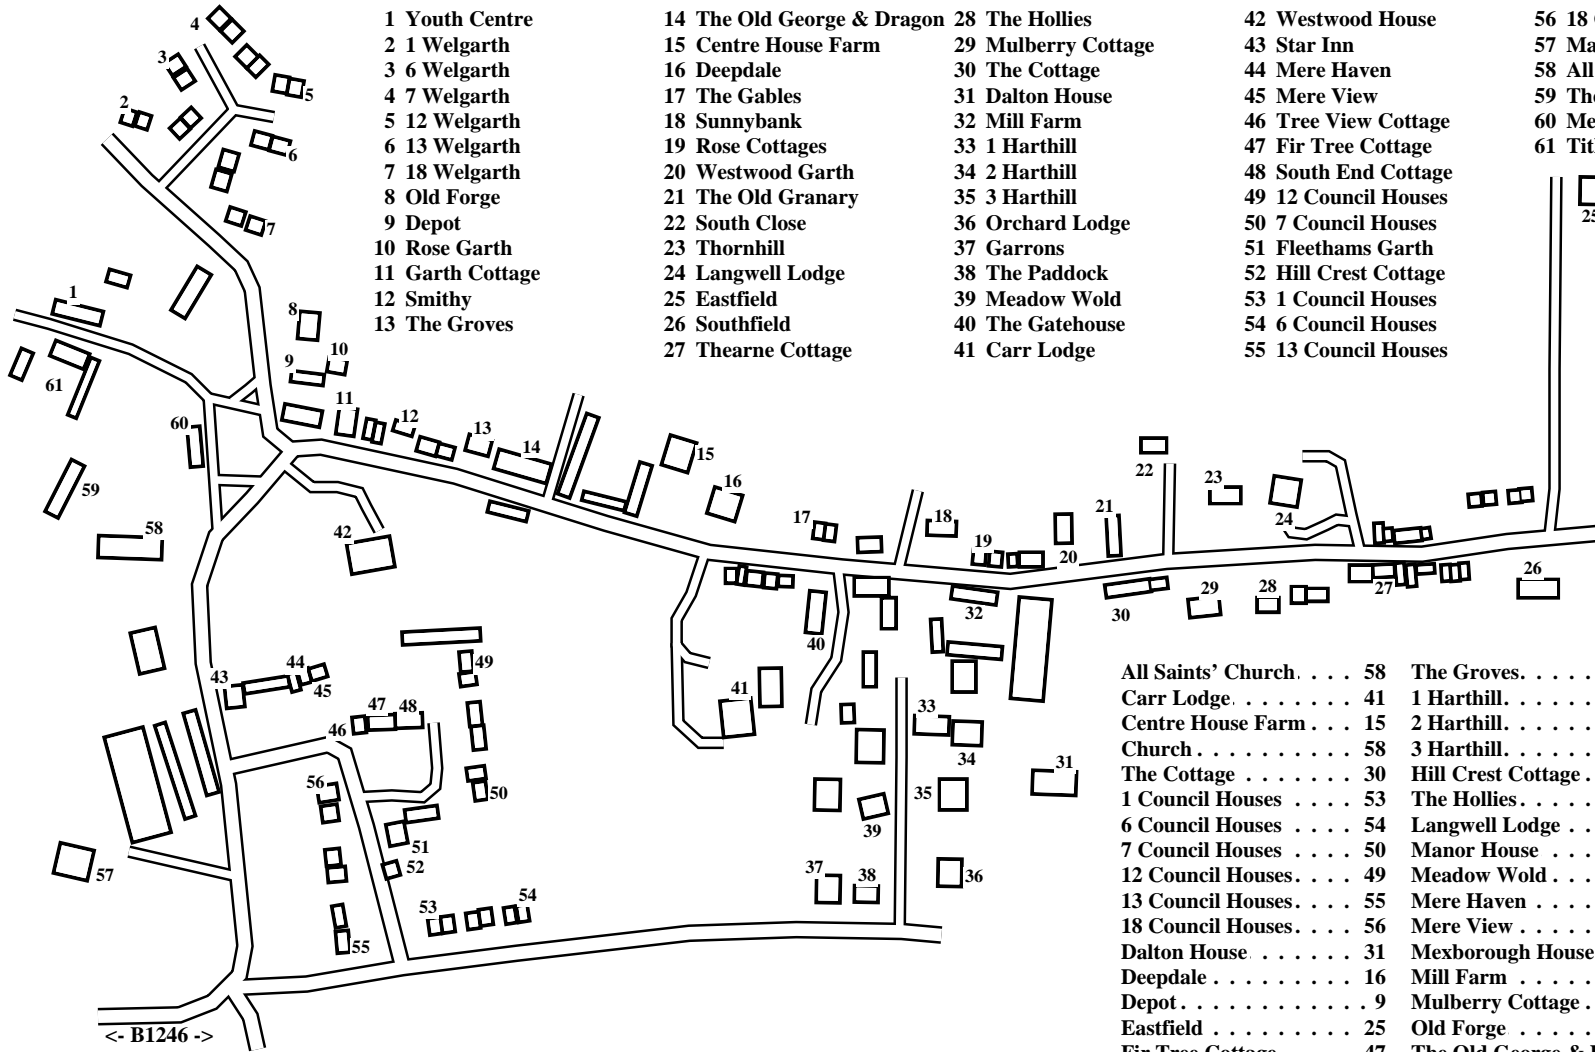

North Dalton

Caution: This map has not yet been checked by residents.
There may be errors and omissions.

- 1 Youth Centre
- 2 1 Welgarth
- 3 6 Welgarth
- 4 7 Welgarth
- 5 12 Welgarth
- 6 13 Welgarth
- 7 18 Welgarth
- 8 Old Forge
- 9 Depot
- 10 Rose Garth
- 11 Garth Cottage
- 12 Smithy
- 13 The Groves

- 14 The Old George & Dragon
- 15 Centre House Farm
- 16 Deepdale
- 17 The Gables
- 18 Sunnybank
- 19 Rose Cottages
- 20 Westwood Garth
- 21 The Old Granary
- 22 South Close
- 23 Thornhill
- 24 Langwell Lodge
- 25 Eastfield
- 26 Southfield
- 27 Thearne Cottage
- 28 The Hollies
- 29 Mulberry Cottage
- 30 The Cottage
- 31 Dalton House
- 32 Mill Farm
- 33 1 Harthill
- 34 2 Harthill
- 35 3 Harthill
- 36 Orchard Lodge
- 37 Garrons
- 38 The Paddock
- 39 Meadow Wold
- 40 The Gatehouse
- 41 Carr Lodge

- 42 Westwood House
- 43 Star Inn
- 44 Mere Haven
- 45 Mere View
- 46 Tree View Cottage
- 47 Fir Tree Cottage
- 48 South End Cottage
- 49 12 Council Houses
- 50 7 Council Houses
- 51 Fleethams Garth
- 52 Hill Crest Cottage
- 53 1 Council Houses
- 54 6 Council Houses
- 55 13 Council Houses