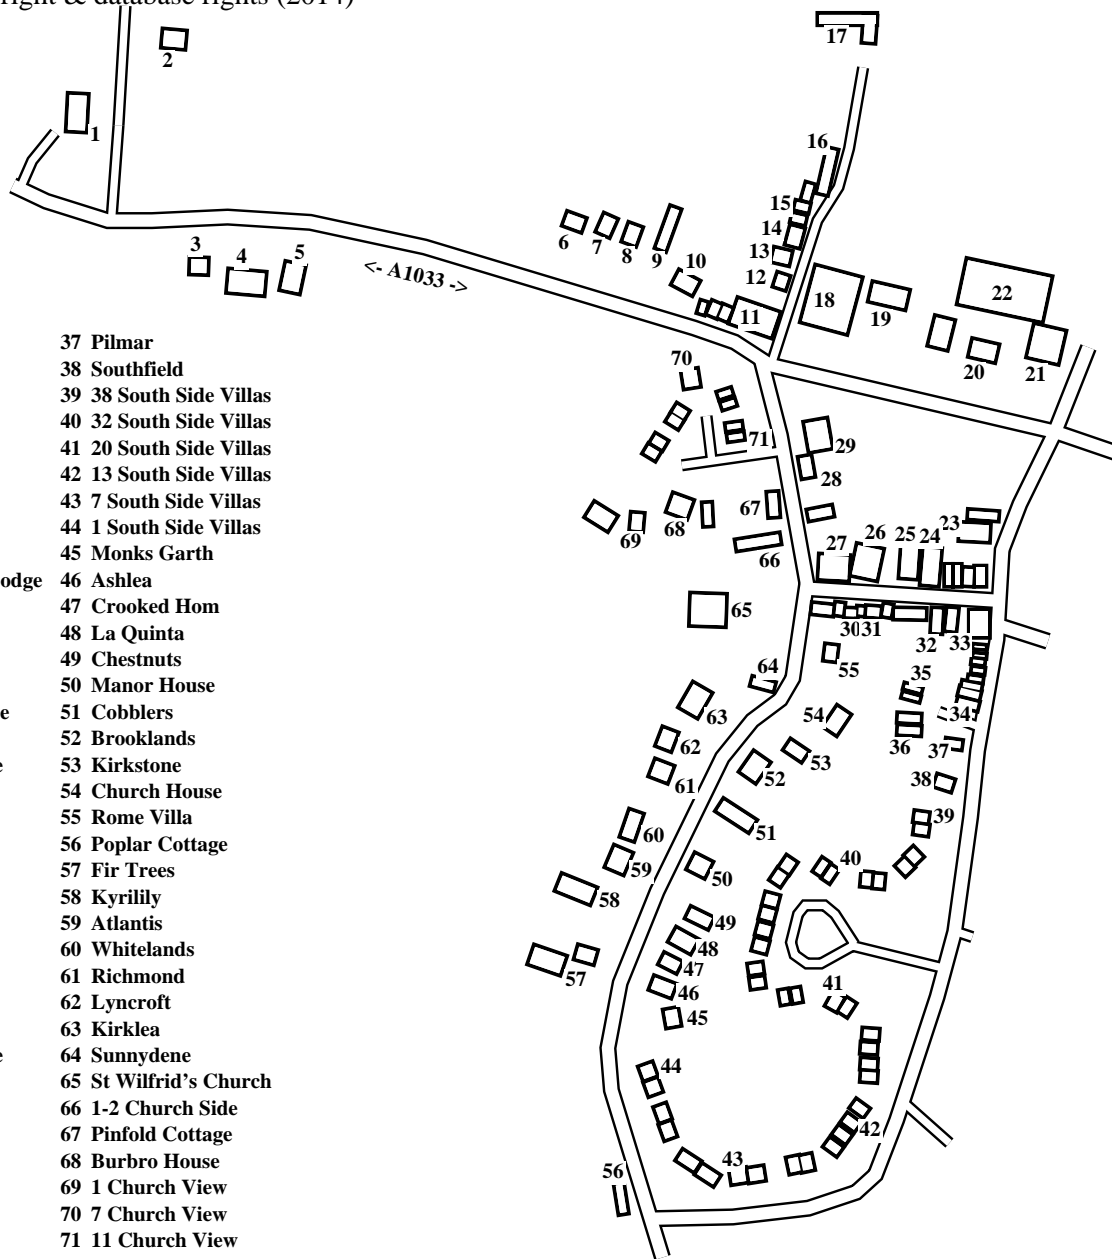

Ottringham (West)

Caution: This map has not yet been checked by residents.
There may be errors and omissions.

- 1 The Vicarage
- 2 Field Close
- 3 Phil Green
- 4 Medina
- 5 Rosa Ville
- 6 Westgate
- 7 Kirklands
- 8 Beechcroft
- 9 Beech Holme
- 10 Lownsborough Lodge
- 11 White Horse
- 12 Oak House
- 13 The Forge
- 14 The Nook
- 15 Manstead Cottage
- 16 Ivy Cottage
- 17 West Field House
- 18 Garage
- 19 Church Hall
- 20 South View
- 21 High House
- 22 Depot
- 23 Hall
- 24 Post Office
- 25 Otters Holt
- 26 Sunnyside
- 27 Public House
- 28 West View House
- 29 French House
- 30 Little Cottage
- 31 Arran
- 32 Rose Cottage
- 33 1 Chapel Lane
- 34 8 Chapel Lane
- 35 4 Chapel Court
- 36 1 Chapel Court
- 37 Pilmar
- 38 Southfield
- 39 38 South Side Villas
- 40 32 South Side Villas
- 41 20 South Side Villas
- 42 13 South Side Villas
- 43 7 South Side Villas
- 44 1 South Side Villas
- 45 Monks Garth
- 46 Ashlea
- 47 Crooked Hom
- 48 La Quinta
- 49 Chestnuts
- 50 Manor House
- 51 Cobblers
- 52 Brooklands
- 53 Kirkstone
- 54 Church House
- 55 Rome Villa
- 56 Poplar Cottage
- 57 Fir Trees
- 58 Kyrilily
- 59 Atlantis
- 60 Whitelands
- 61 Richmond
- 62 Lyncroft
- 63 Kirklea
- 64 Sunnyside
- 65 St Wilfrid's Church
- 66 1-2 Church Side
- 67 Pinfold Cottage
- 68 Burbro House
- 69 1 Church View
- 70 7 Church View
- 71 11 Church View