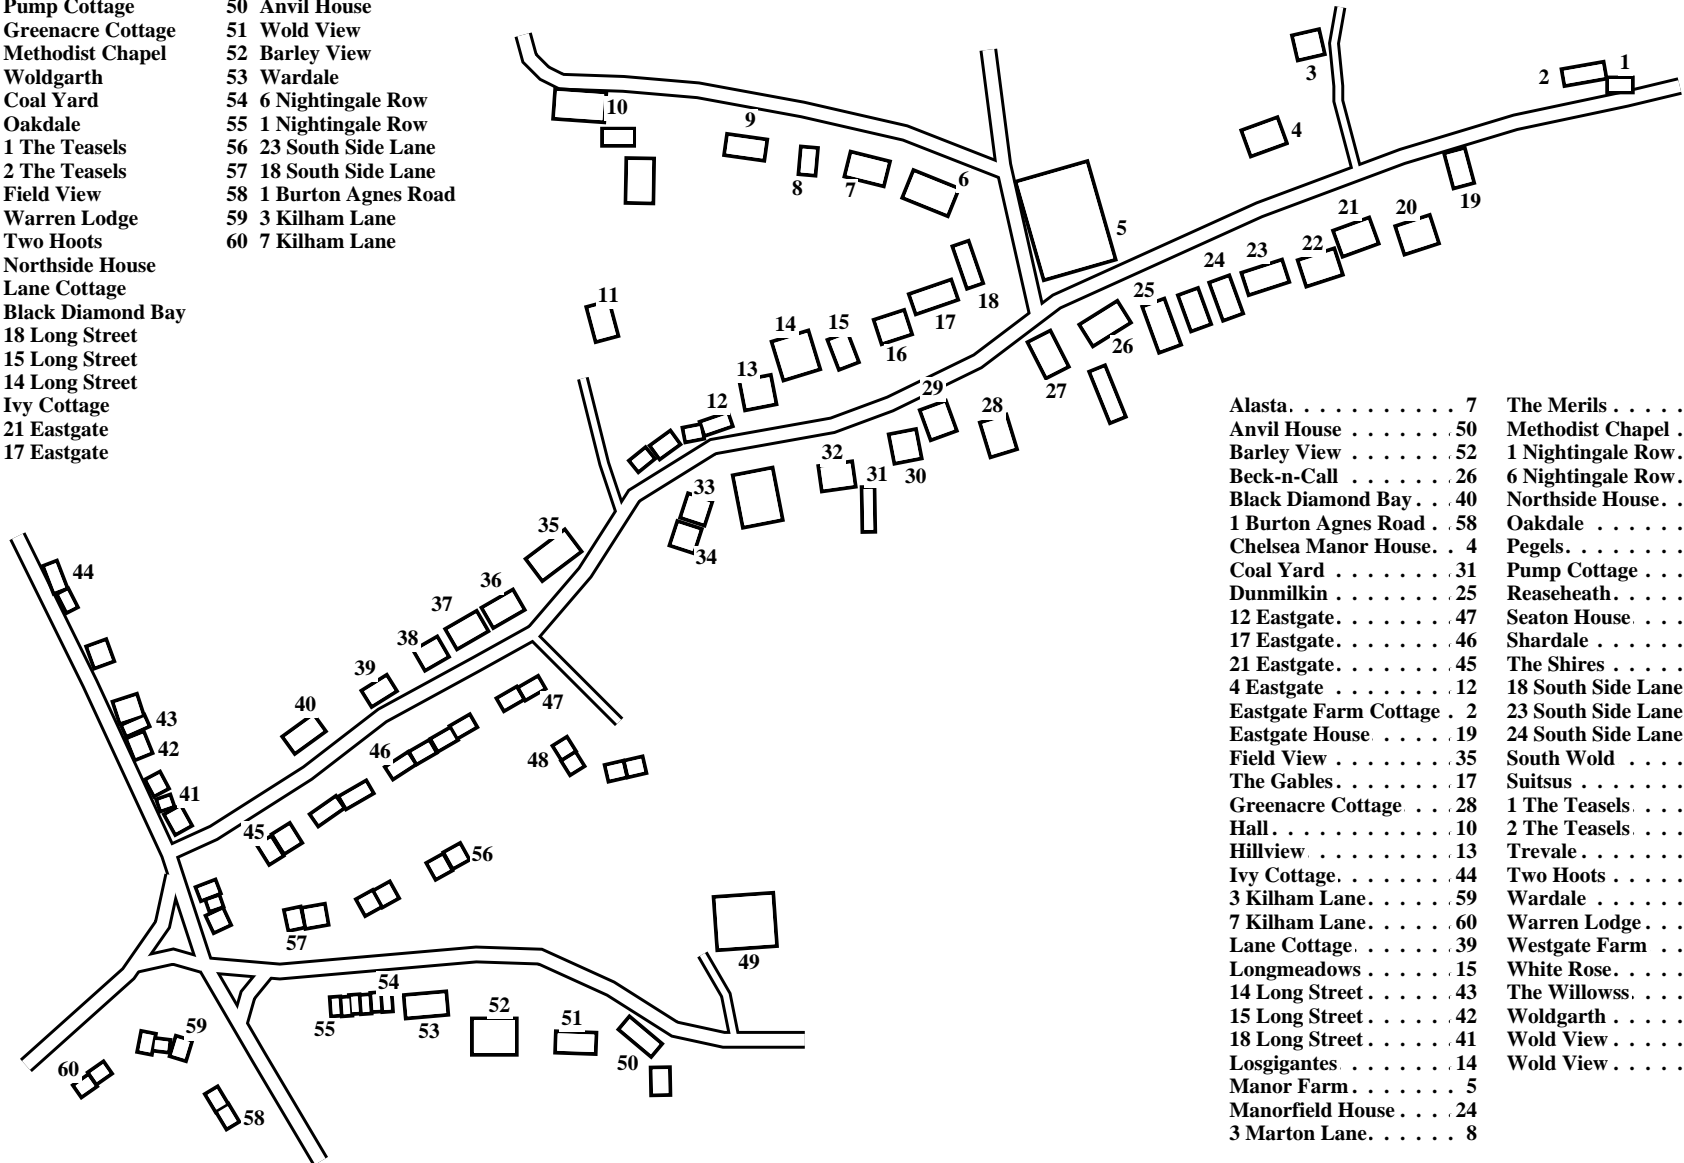

Rudston (Southeast)

Caution: This map has not yet been checked by residents.
There may be errors and omissions.

- 1 The Shires
- 2 Eastgate Farm Cottage
- 3 Trevale
- 4 Chelsea Manor House
- 5 Manor Farm
- 6 Shardale
- 7 Alasta
- 8 3 Marton Lane
- 9 Wold View
- 10 Hall
- 11 Pegels
- 12 4 Eastgate
- 13 Hillview
- 14 Losgigantes
- 15 Longmeadows
- 16 Suitsus
- 17 The Gables
- 18 South Wold
- 19 Eastgate House
- 20 Seaton House
- 21 White Rose
- 22 Reaseheath
- 23 The Willowss
- 24 Manorfield House
- 25 Dunmilkin
- 26 Beck-n-Call
- 27 Pump Cottage
- 28 Greenacre Cottage
- 29 Methodist Chapel
- 30 Woldgarth
- 31 Coal Yard
- 32 Oakdale
- 33 1 The Teasels
- 34 2 The Teasels
- 35 Field View
- 36 Warren Lodge
- 37 Two Hoots
- 38 Northside House
- 39 Lane Cottage
- 40 Black Diamond Bay
- 41 18 Long Street
- 42 15 Long Street
- 43 14 Long Street
- 44 Ivy Cottage
- 45 21 Eastgate
- 46 17 Eastgate
- 47 12 Eastgate
- 48 24 South Side Lane
- 49 Westgate Farm
- 50 Anvil House
- 51 Wold View
- 52 Barley View
- 53 Wardale
- 54 6 Nightingale Row
- 55 1 Nightingale Row
- 56 23 South Side Lane
- 57 18 South Side Lane
- 58 1 Burton Agnes Road
- 59 3 Kilham Lane
- 60 7 Kilham Lane