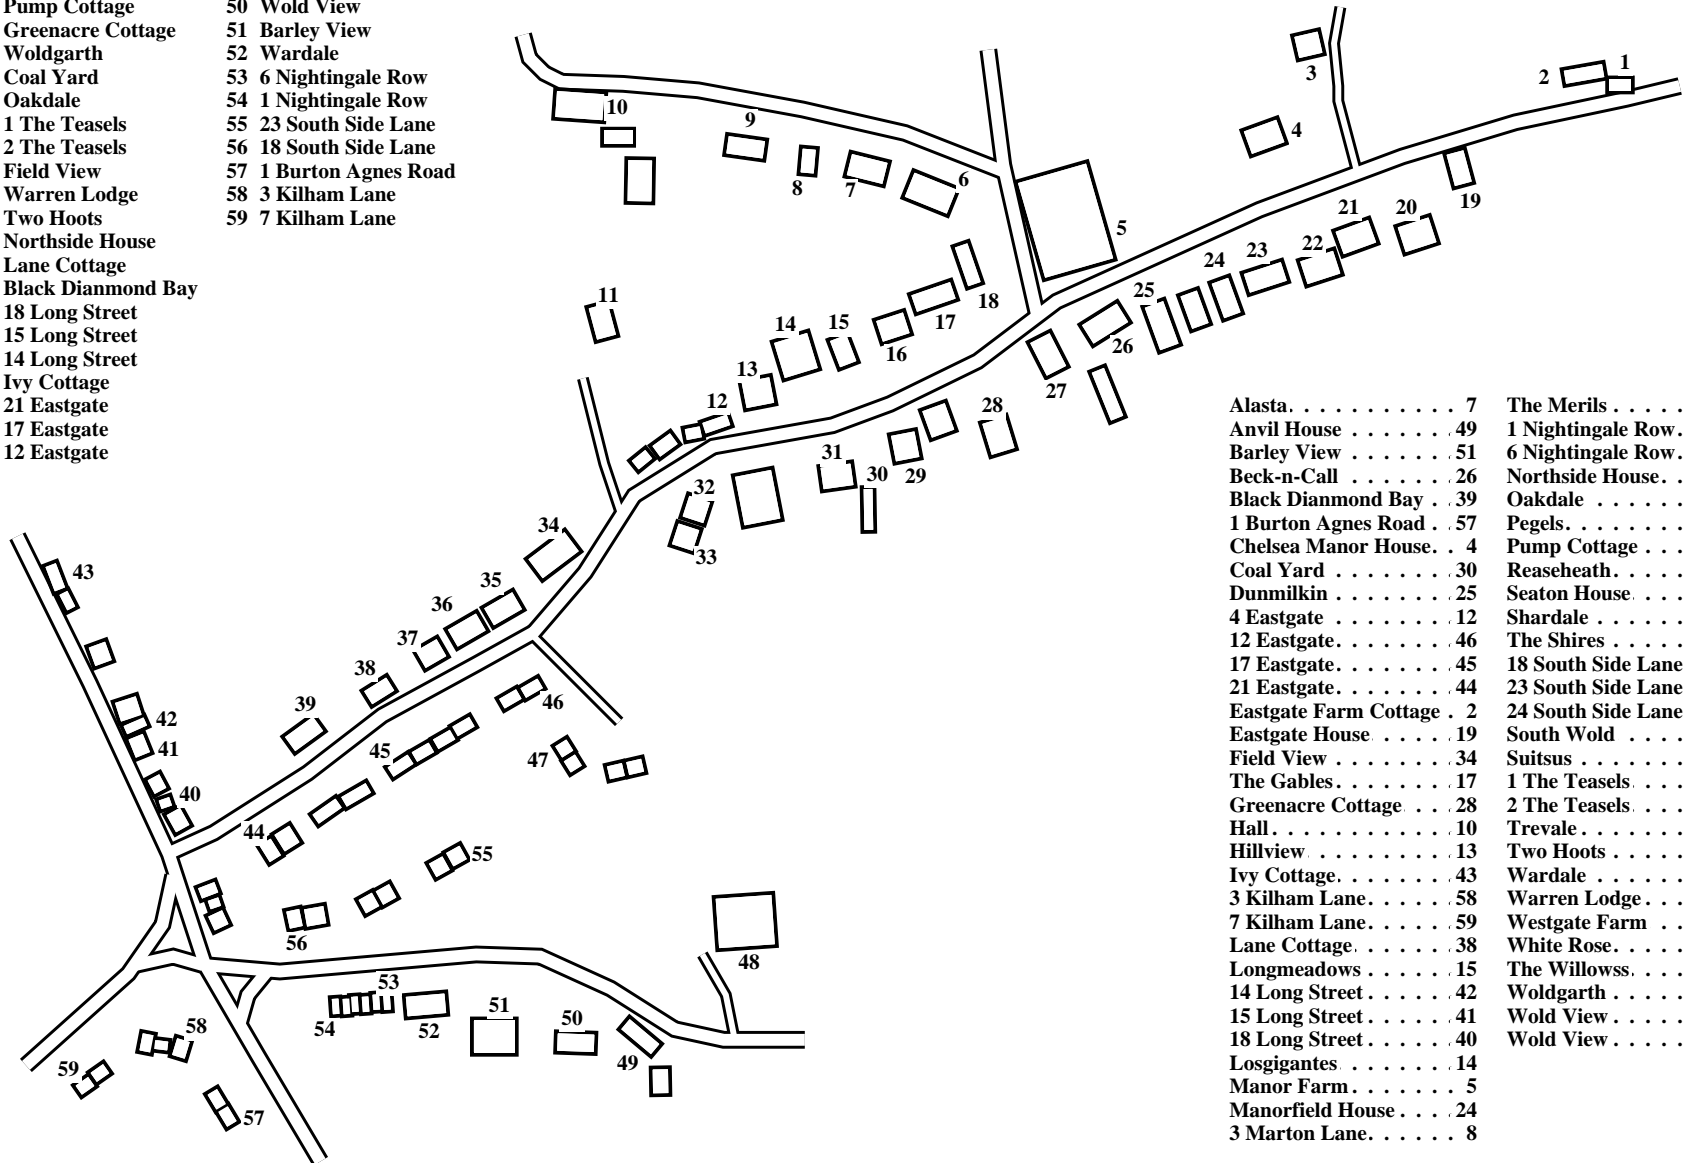

Rudston (Southeast)

Caution: This map has not yet been checked by residents.
There may be errors and omissions.

- | | | |
|-------------------------|-----------------------|------------------------|
| 1 The Shires | 24 Manorfield House | 47 24 South Side Lane |
| 2 Eastgate Farm Cottage | 25 Dunmilkin | 48 Westgate Farm |
| 3 Trevale | 26 Beck-n-Call | 49 Anvil House |
| 4 Chelsea Manor House | 27 Pump Cottage | 50 Wold View |
| 5 Manor Farm | 28 Greenacre Cottage | 51 Barley View |
| 6 Shardale | 29 Woldgarth | 52 Wardale |
| 7 Alasta | 30 Coal Yard | 53 6 Nightingale Row |
| 8 3 Marton Lane | 31 Oakdale | 54 1 Nightingale Row |
| 9 Wold View | 32 1 The Teasels | 55 23 South Side Lane |
| 10 Hall | 33 2 The Teasels | 56 18 South Side Lane |
| 11 Pegels | 34 Field View | 57 1 Burton Agnes Road |
| 12 4 Eastgate | 35 Warren Lodge | 58 3 Kilham Lane |
| 13 Hillview | 36 Two Hoots | 59 7 Kilham Lane |
| 14 Losgigantes | 37 Northside House | |
| 15 Longmeadows | 38 Lane Cottage | |
| 16 Suitsus | 39 Black Dianmond Bay | |
| 17 The Gables | 40 18 Long Street | |
| 18 South Wold | 41 15 Long Street | |
| 19 Eastgate House | 42 14 Long Street | |
| 20 Seaton House | 43 Ivy Cottage | |
| 21 White Rose | 44 21 Eastgate | |
| 22 Reaseheath | 45 17 Eastgate | |
| 23 The Willowss | 46 12 Eastgate | |