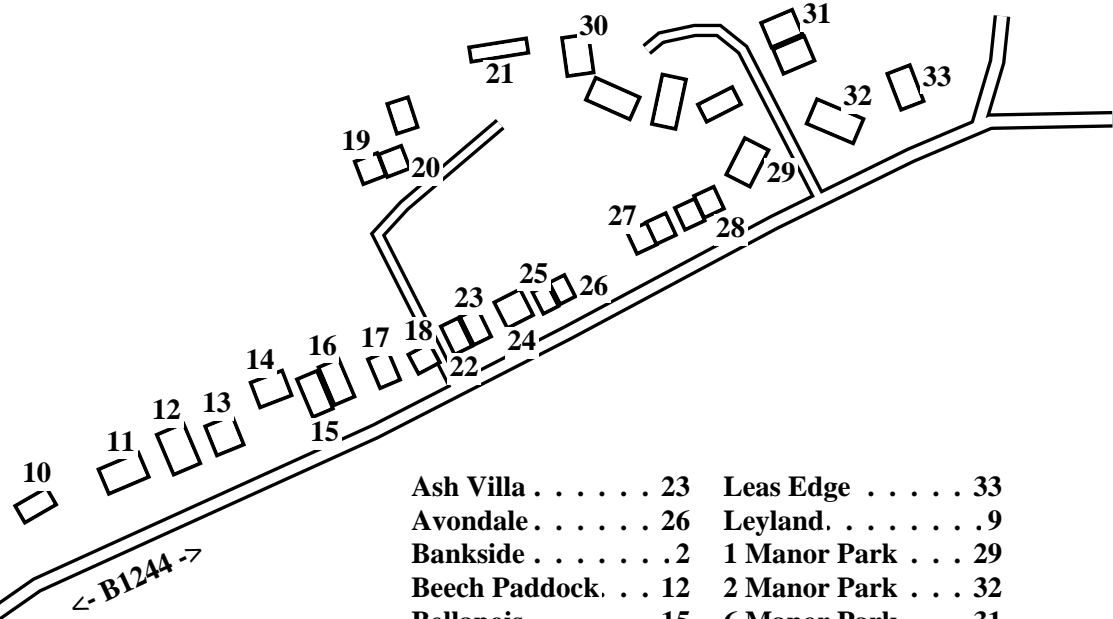

Seaton (West)

Caution: This map has not yet been checked by residents.
There may be errors and omissions.

- | | | |
|-------------------|---------------------|-----------------|
| 1 Bridgefield | 16 Calluna | 31 6 Manor Park |
| 2 Bankside | 17 Belvedere | 32 2 Manor Park |
| 3 Dunromin | 18 Kempville | 33 Leas Edge |
| 4 Sunnybank House | 19 Homeside | |
| 5 Park House | 20 South View | |
| 6 Darley Dale | 21 Roseville | |
| 7 Wayside | 22 Oak Villa | |
| 8 Field View | 23 Ash Villa | |
| 9 Leyland | 24 The Nook | |
| 10 Corby | 25 Ferndale | |
| 11 Crossfield | 26 Avondale | |
| 12 Beech Paddock | 27 1 Leas Bungalows | |
| 13 Elm Lodge | 28 4 Leas Bungalows | |
| 14 Woburn | 29 1 Manor Park | |
| 15 Bellapois | 30 9 Manor Park | |

- | | | | |
|-----------------------|----|---------------------|----|
| Ash Villa | 23 | Leas Edge | 33 |
| Avondale | 26 | Leyland. | 9 |
| Bankside | 2 | 1 Manor Park . . . | 29 |
| Beech Paddock. . . | 12 | 2 Manor Park . . . | 32 |
| Bellapois | 15 | 6 Manor Park . . . | 31 |
| Belvedere. | 17 | 9 Manor Park . . . | 30 |
| Bridgefield | 1 | The Nook. | 24 |
| Calluna. | 16 | Oak Villa. | 22 |
| Corby. | 10 | Park House. | 5 |
| Crossfield | 11 | Roseville | 21 |
| Darley Dale | 6 | South View. | 20 |
| Dunromin | 3 | Sunnybank House. . | 4 |
| Elm Lodge | 13 | Wayside | 7 |
| Ferndale | 25 | Woburn | 14 |
| Field View | 8 | | |
| Homeside. | 19 | | |
| Kempville | 18 | | |
| 1 Leas Bungalows . | 27 | | |
| 4 Leas Bungalows . | 28 | | |