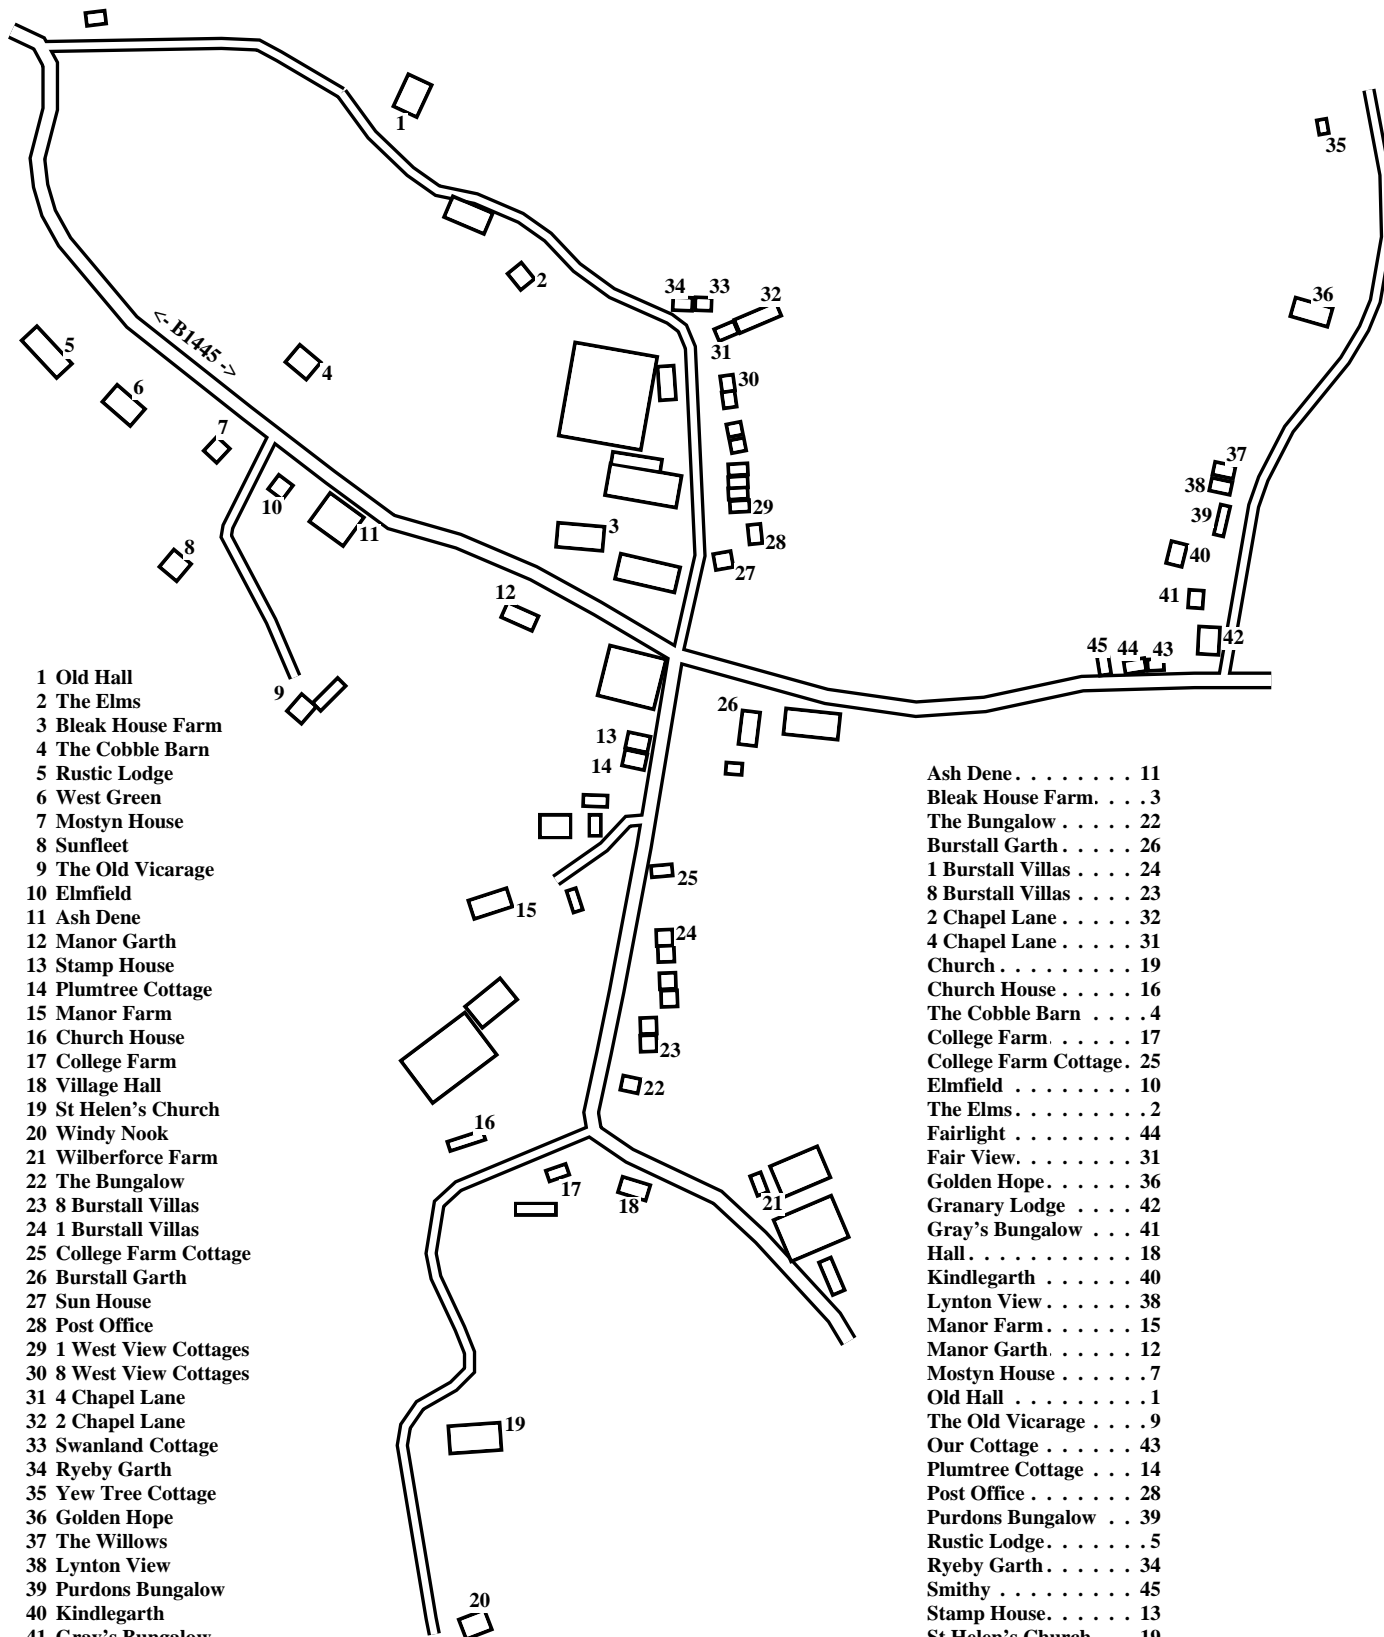

Skeffling

Caution: This map has not yet been checked by residents.

There may be errors and omissions.

- 1 Old Hall
- 2 The Elms
- 3 Bleak House Farm
- 4 The Cobble Barn
- 5 Rustic Lodge
- 6 West Green
- 7 Mostyn House
- 8 Sunfleet
- 9 The Old Vicarage
- 10 Elmfield
- 11 Ash Dene
- 12 Manor Garth
- 13 Stamp House
- 14 Plumtree Cottage
- 15 Manor Farm
- 16 Church House
- 17 College Farm
- 18 Village Hall
- 19 St Helen's Church
- 20 Windy Nook
- 21 Wilberforce Farm
- 22 The Bungalow
- 23 8 Burstall Villas
- 24 1 Burstall Villas
- 25 College Farm Cottage
- 26 Burstall Garth
- 27 Sun House
- 28 Post Office
- 29 1 West View Cottages
- 30 8 West View Cottages
- 31 4 Chapel Lane
- 32 2 Chapel Lane
- 33 Swanland Cottage
- 34 Ryeby Garth
- 35 Yew Tree Cottage
- 36 Golden Hope
- 37 The Willows
- 38 Lynton View
- 39 Purdons Bungalow
- 40 Kindlegarth
- 41 Gray's Bungalow
- 42 Granary Lodge
- 43 Our Cottage
- 44 Fairlight
- 45 Smithy

- Ash Dene 11
- Bleak House Farm. 3
- The Bungalow 22
- Burstall Garth. 26
- 1 Burstall Villas 24
- 8 Burstall Villas 23
- 2 Chapel Lane 32
- 4 Chapel Lane 31
- Church 19
- Church House 16
- The Cobble Barn 4
- College Farm. 17
- College Farm Cottage. 25
- Elmfield 10
- The Elms. 2
- Fairlight 44
- Fair View. 31
- Golden Hope. 36
- Granary Lodge 42
- Gray's Bungalow 41
- Hall. 18
- Kindlegarth 40
- Lynton View. 38
- Manor Farm. 15
- Manor Garth. 12
- Mostyn House 7
- Old Hall 1
- The Old Vicarage 9
- Our Cottage 43
- Plumtree Cottage 14
- Post Office 28
- Purdons Bungalow 39
- Rustic Lodge. 5
- Ryeby Garth. 34
- Smithy 45
- Stamp House. 13
- St Helen's Church. 19
- Sunfleet. 8
- Sun House 27
- Swanland Cottage. 33
- Village Hall 18
- West Green 6
- 1 West View Cottages. 29
- 8 West View Cottages. 30
- Wilberforce Farm. 21
- The Willows 37
- Windy Nook 20
- Yew Tree Cottage 35