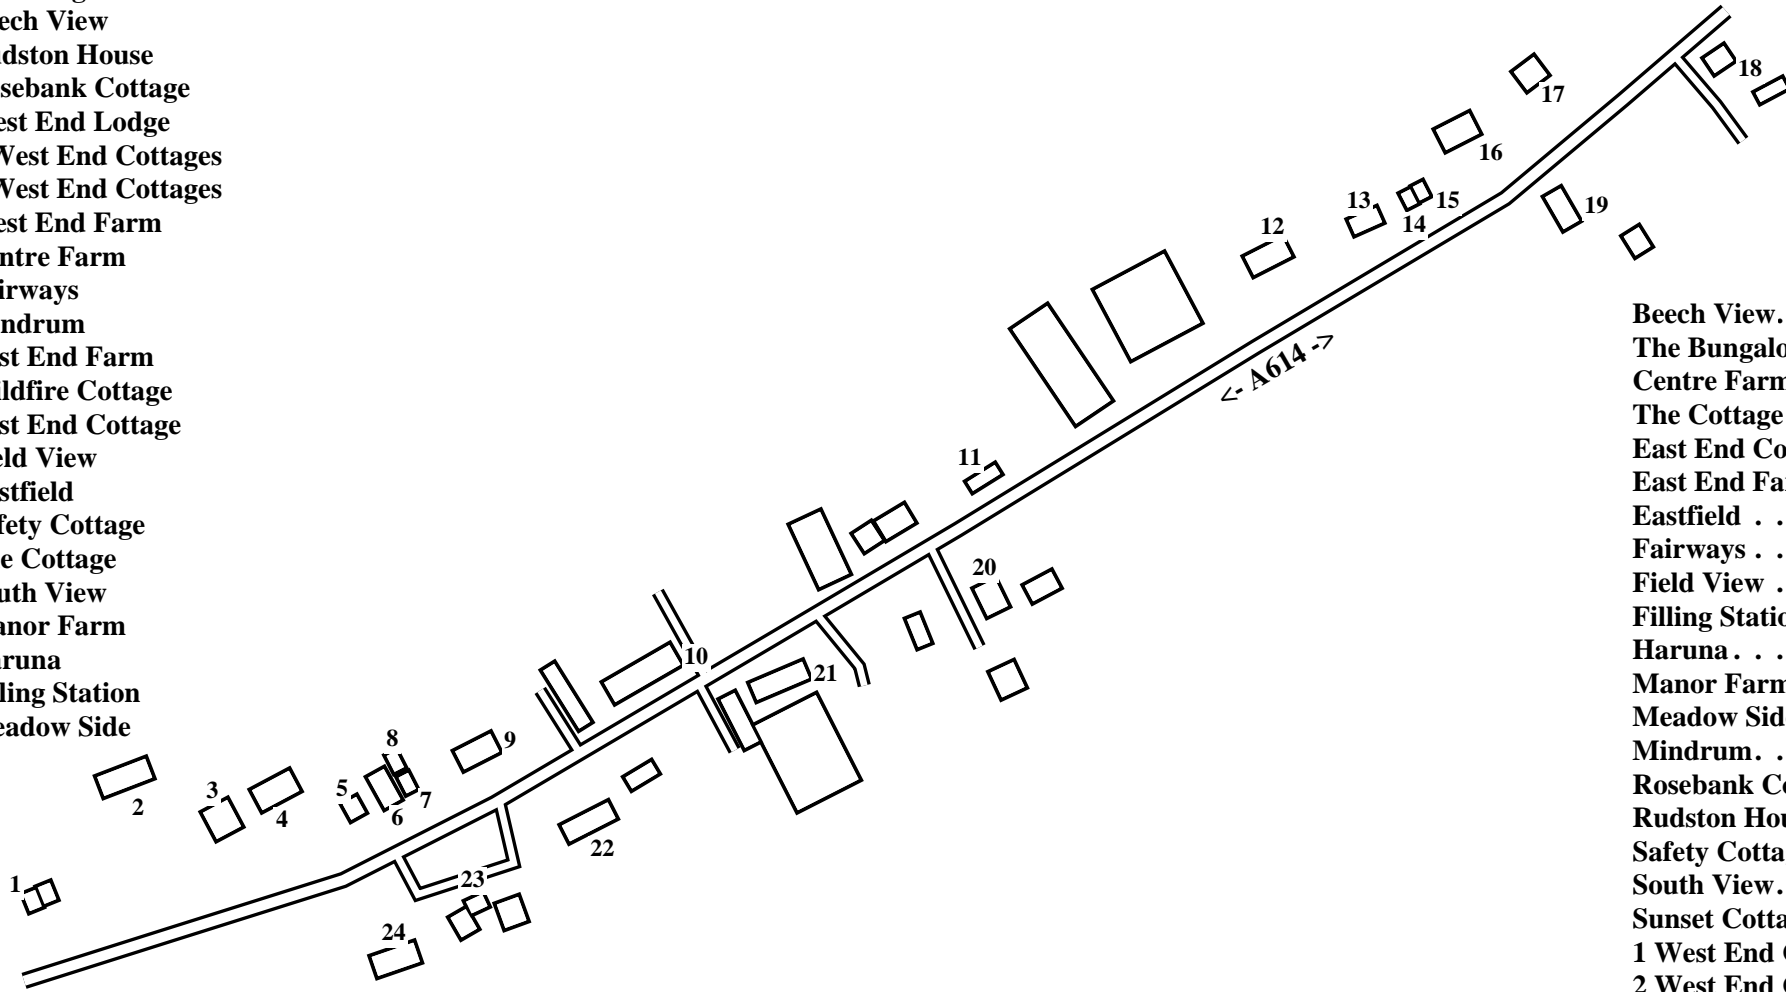

Thornholme

Caution: This map has not yet been checked by residents.
 There may be errors and omissions.

- 1 Sunset Cottage
- 2 The Bungalow
- 3 Beech View
- 4 Rudston House
- 5 Rosebank Cottage
- 6 West End Lodge
- 7 1 West End Cottages
- 8 2 West End Cottages
- 9 West End Farm
- 10 Centre Farm
- 11 Fairways
- 12 Mindrum
- 13 East End Farm
- 14 Wildfire Cottage
- 15 East End Cottage
- 16 Field View
- 17 Eastfield
- 18 Safety Cottage
- 19 The Cottage
- 20 South View
- 21 Manor Farm
- 22 Haruna
- 23 Filling Station
- 24 Meadow Side

- Beech View. 3
- The Bungalow 2
- Centre Farm 10
- The Cottage 19
- East End Cottage . . . 15
- East End Farm. 13
- Eastfield 17
- Fairways 11
- Field View 16
- Filling Station 23
- Haruna 22
- Manor Farm. 21
- Meadow Side. 24
- Mindrum. 12
- Rosebank Cottage. . . . 5
- Rudston House. 4
- Safety Cottage 18
- South View. 20
- Sunset Cottage. 1
- 1 West End Cottages . . 7
- 2 West End Cottages . . 8
- West End Farm 9
- West End Lodge. 6
- Wildfire Cottage. 14