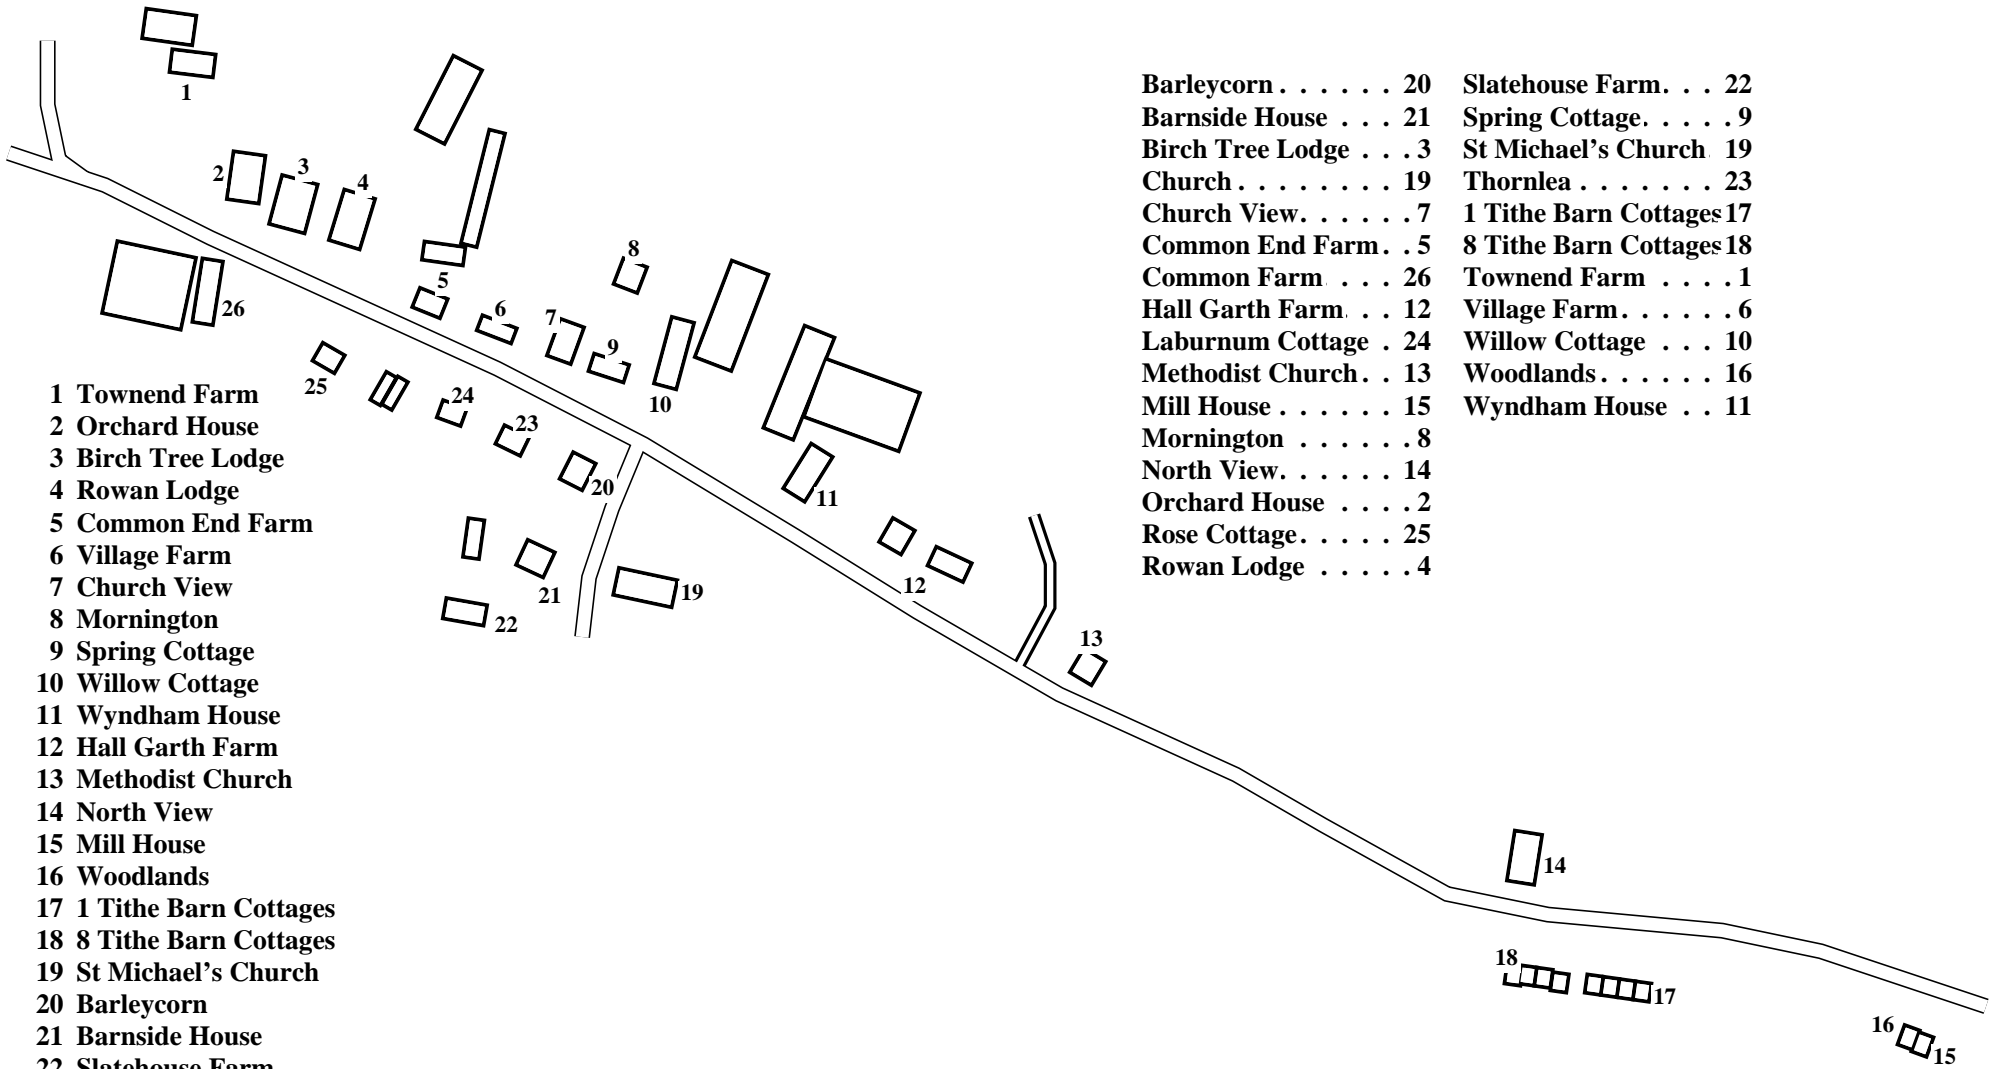

Thornton

Caution: This map has not yet been checked by residents.
There may be errors and omissions.

- 1 Townend Farm
- 2 Orchard House
- 3 Birch Tree Lodge
- 4 Rowan Lodge
- 5 Common End Farm
- 6 Village Farm
- 7 Church View
- 8 Mornington
- 9 Spring Cottage
- 10 Willow Cottage
- 11 Wyndham House
- 12 Hall Garth Farm
- 13 Methodist Church
- 14 North View
- 15 Mill House
- 16 Woodlands
- 17 1 Tithe Barn Cottages
- 18 8 Tithe Barn Cottages
- 19 St Michael's Church
- 20 Barleycorn
- 21 Barnside House
- 22 Slatehouse Farm
- 23 Thornlea
- 24 Laburnum Cottage
- 25 Rose Cottage
- 26 Common Farm

- Barleycorn 20
- Barnside House . . . 21
- Birch Tree Lodge . . . 3
- Church 19
- Church View. 7
- Common End Farm. . 5
- Common Farm . . . 26
- Hall Garth Farm. . . 12
- Laburnum Cottage . 24
- Methodist Church. . 13
- Mill House 15
- Mornington 8
- North View. 14
- Orchard House 2
- Rose Cottage. 25
- Rowan Lodge 4
- Slatehouse Farm. . . 22
- Spring Cottage. 9
- St Michael's Church 19
- Thornlea 23
- 1 Tithe Barn Cottages 17
- 8 Tithe Barn Cottages 18
- Townend Farm 1
- Village Farm. 6
- Willow Cottage . . . 10
- Woodlands. 16
- Wyndham House . . 11