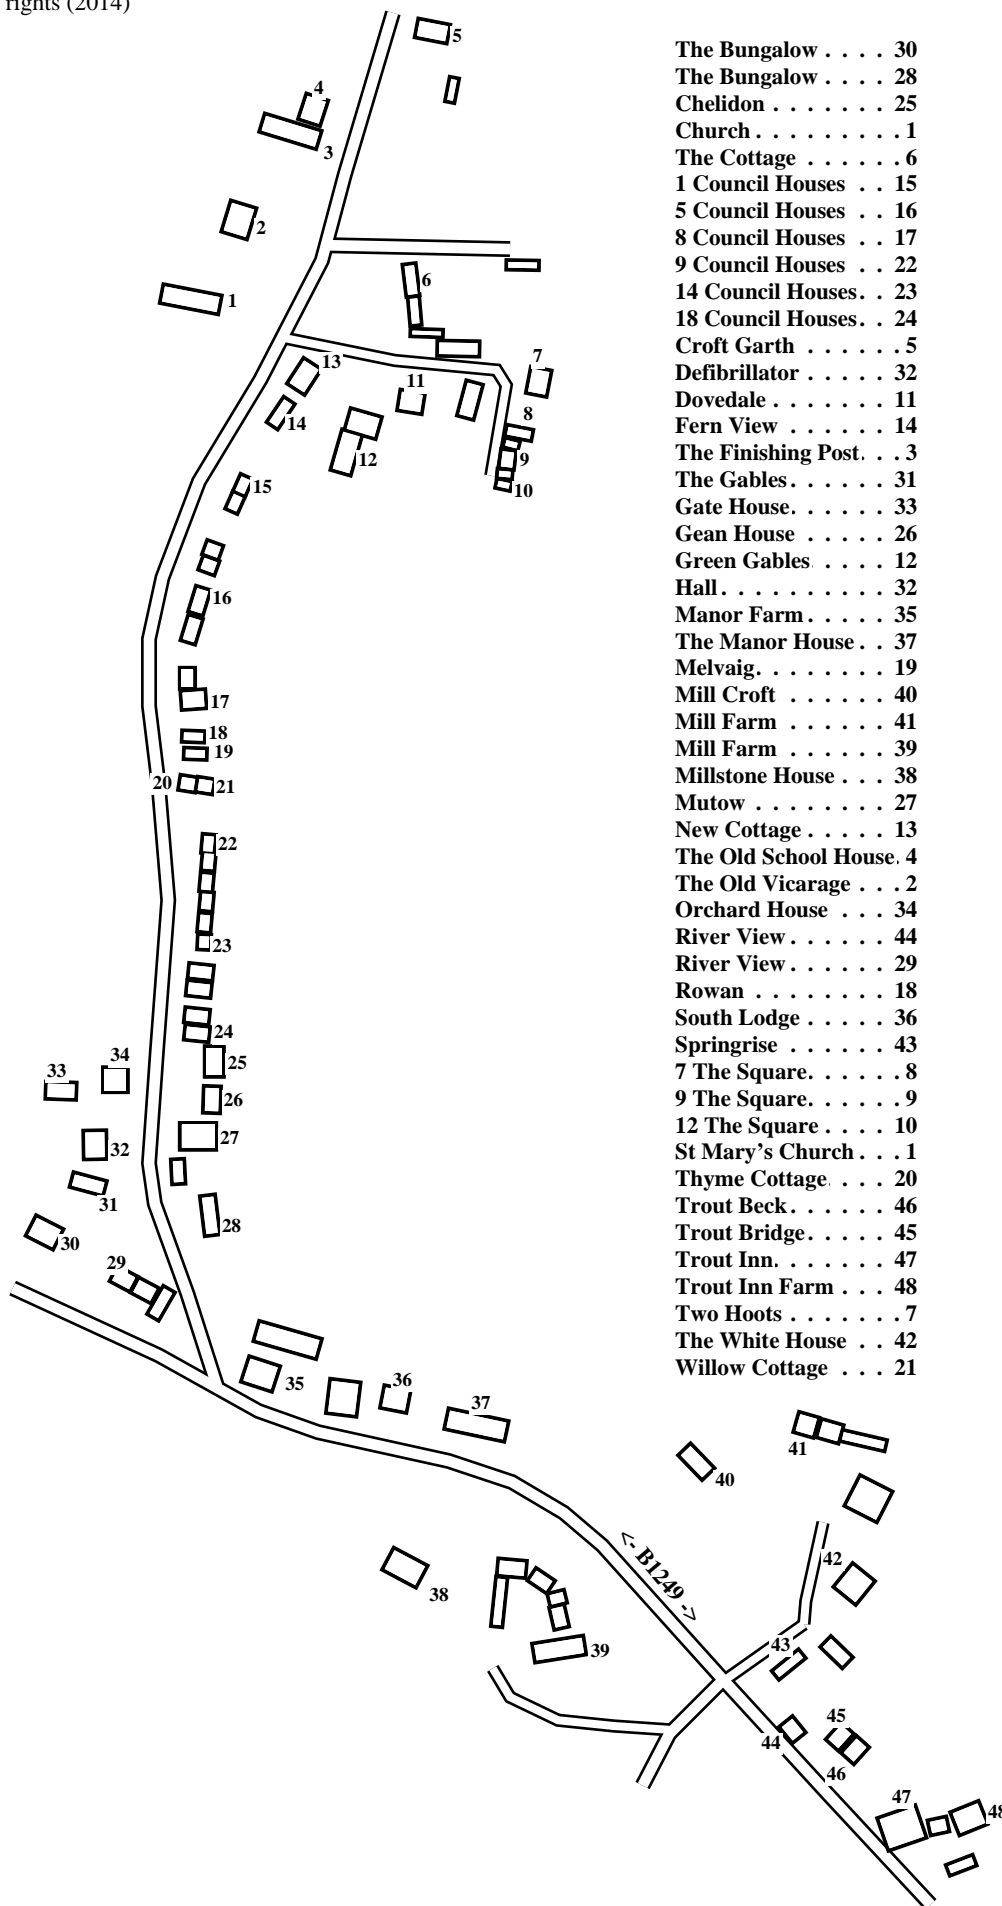

Wansford

Caution: This map has not yet been checked by residents.

There may be errors and omissions.

- 1 St Mary's Church
- 2 The Old Vicarage
- 3 The Finishing Post
- 4 The Old School House
- 5 Croft Garth
- 6 The Cottage
- 7 Two Hoots
- 8 7 The Square
- 9 9 The Square
- 10 12 The Square
- 11 Dovedale
- 12 Green Gables
- 13 New Cottage
- 14 Fern View
- 15 1 Council Houses
- 16 5 Council Houses
- 17 8 Council Houses
- 18 Rowan
- 19 Melvaig
- 20 Thyme Cottage
- 21 Willow Cottage
- 22 9 Council Houses
- 23 14 Council Houses
- 24 18 Council Houses
- 25 Chelidon
- 26 Gean House
- 27 Mutow
- 28 The Bungalow
- 29 River View
- 30 The Bungalow
- 31 The Gables
- 32 Hall
- 33 Gate House
- 34 Orchard House
- 35 Manor Farm
- 36 South Lodge
- 37 The Manor House
- 38 Millstone House
- 39 Mill Farm
- 40 Mill Croft
- 41 Mill Farm
- 42 The White House
- 43 Springrise
- 44 River View
- 45 Trout Bridge
- 46 Trout Beck
- 47 Trout Inn
- 48 Trout Inn Farm

- The Bungalow 30
- The Bungalow 28
- Chelidon 25
- Church 1
- The Cottage 6
- 1 Council Houses . . . 15
- 5 Council Houses . . . 16
- 8 Council Houses . . . 17
- 9 Council Houses . . . 22
- 14 Council Houses . . . 23
- 18 Council Houses . . . 24
- Croft Garth 5
- Defibrillator 32
- Dovedale 11
- Fern View 14
- The Finishing Post . . . 3
- The Gables 31
- Gate House 33
- Gean House 26
- Green Gables 12
- Hall 32
- Manor Farm 35
- The Manor House . . . 37
- Melvaig 19
- Mill Croft 40
- Mill Farm 41
- Mill Farm 39
- Millstone House 38
- Mutow 27
- New Cottage 13
- The Old School House . 4
- The Old Vicarage . . . 2
- Orchard House 34
- River View 44
- River View 29
- Rowan 18
- South Lodge 36
- Springrise 43
- 7 The Square 8
- 9 The Square 9
- 12 The Square 10
- St Mary's Church 1
- Thyme Cottage 20
- Trout Beck 46
- Trout Bridge 45
- Trout Inn 47
- Trout Inn Farm 48
- Two Hoots 7
- The White House 42
- Willow Cottage 21