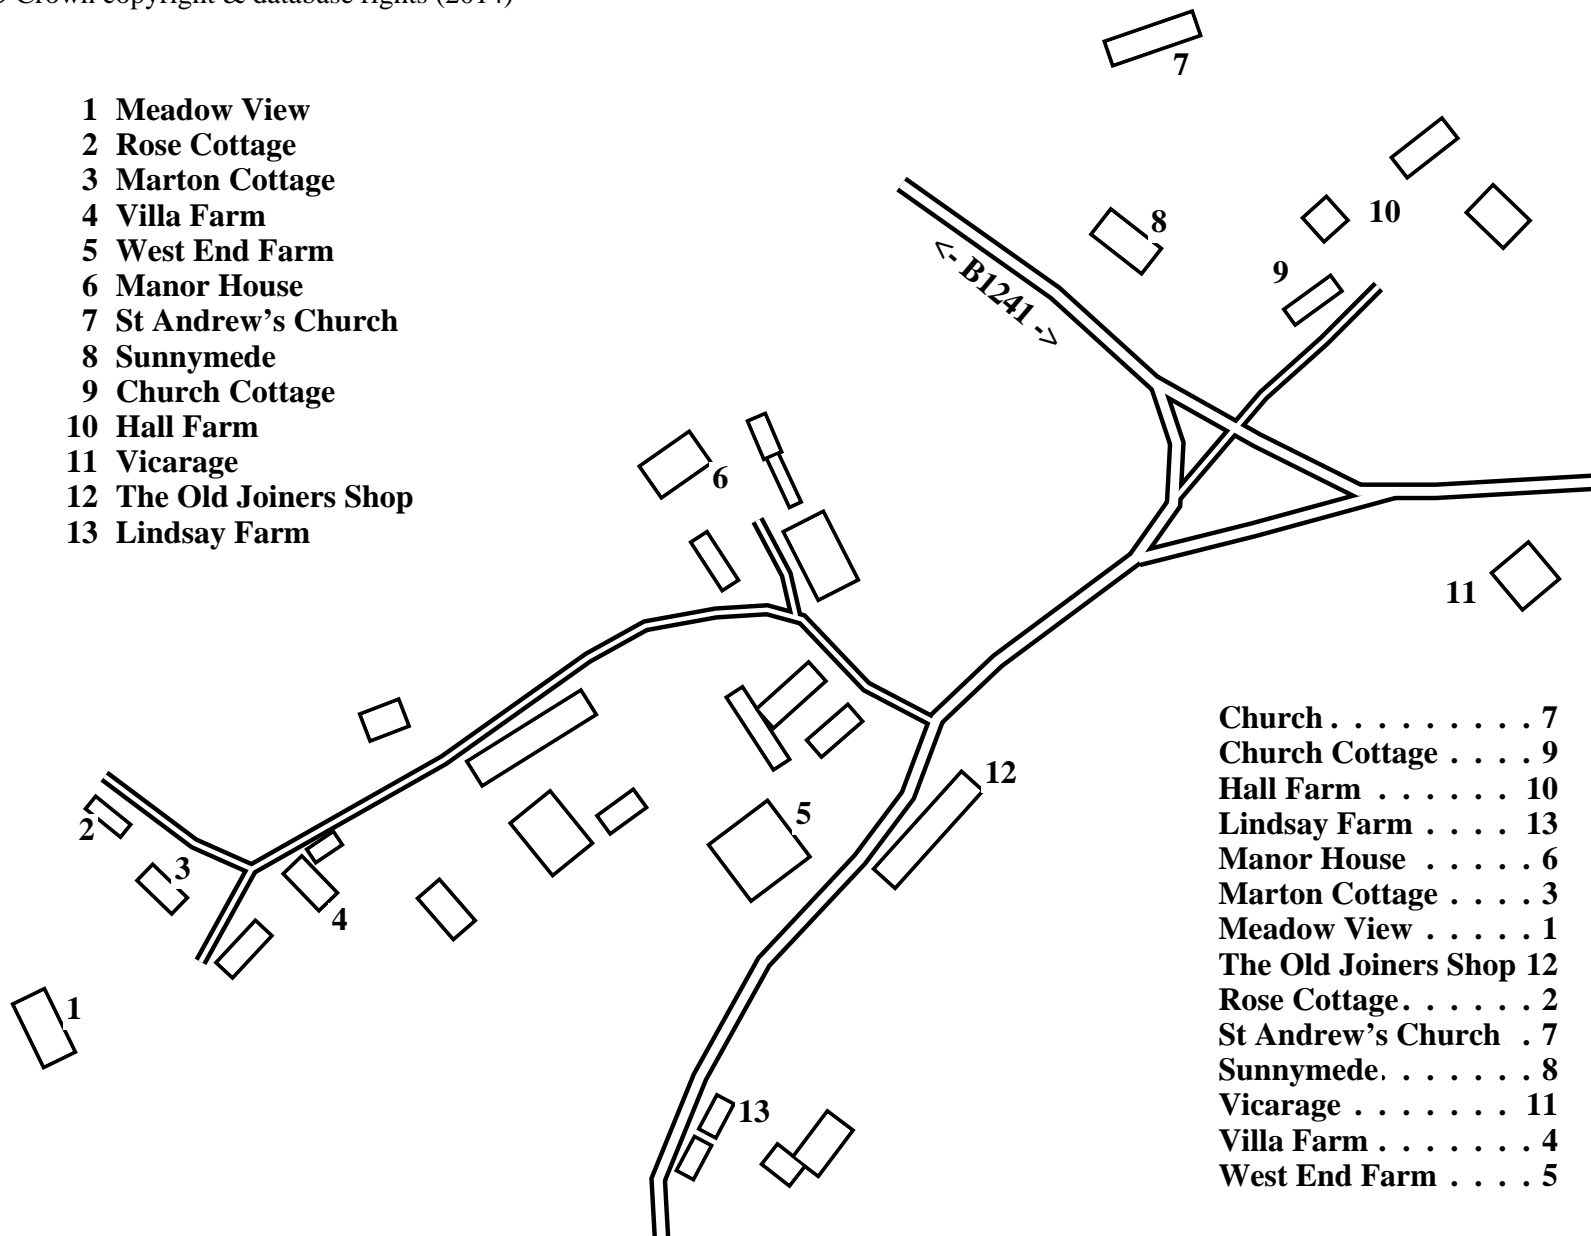

# West End (Ulrome)

Caution: This map has not yet been checked by residents.  
There may be errors and omissions.

- 1 Meadow View
- 2 Rose Cottage
- 3 Marton Cottage
- 4 Villa Farm
- 5 West End Farm
- 6 Manor House
- 7 St Andrew's Church
- 8 Sunnymede
- 9 Church Cottage
- 10 Hall Farm
- 11 Vicarage
- 12 The Old Joiners Shop
- 13 Lindsay Farm

Church . . . . .	7
Church Cottage . . . . .	9
Hall Farm . . . . .	10
Lindsay Farm . . . . .	13
Manor House . . . . .	6
Marton Cottage . . . . .	3
Meadow View . . . . .	1
The Old Joiners Shop . . . . .	12
Rose Cottage. . . . .	2
St Andrew's Church . . . . .	7
Sunnymede. . . . .	8
Vicarage . . . . .	11
Villa Farm . . . . .	4
West End Farm . . . . .	5