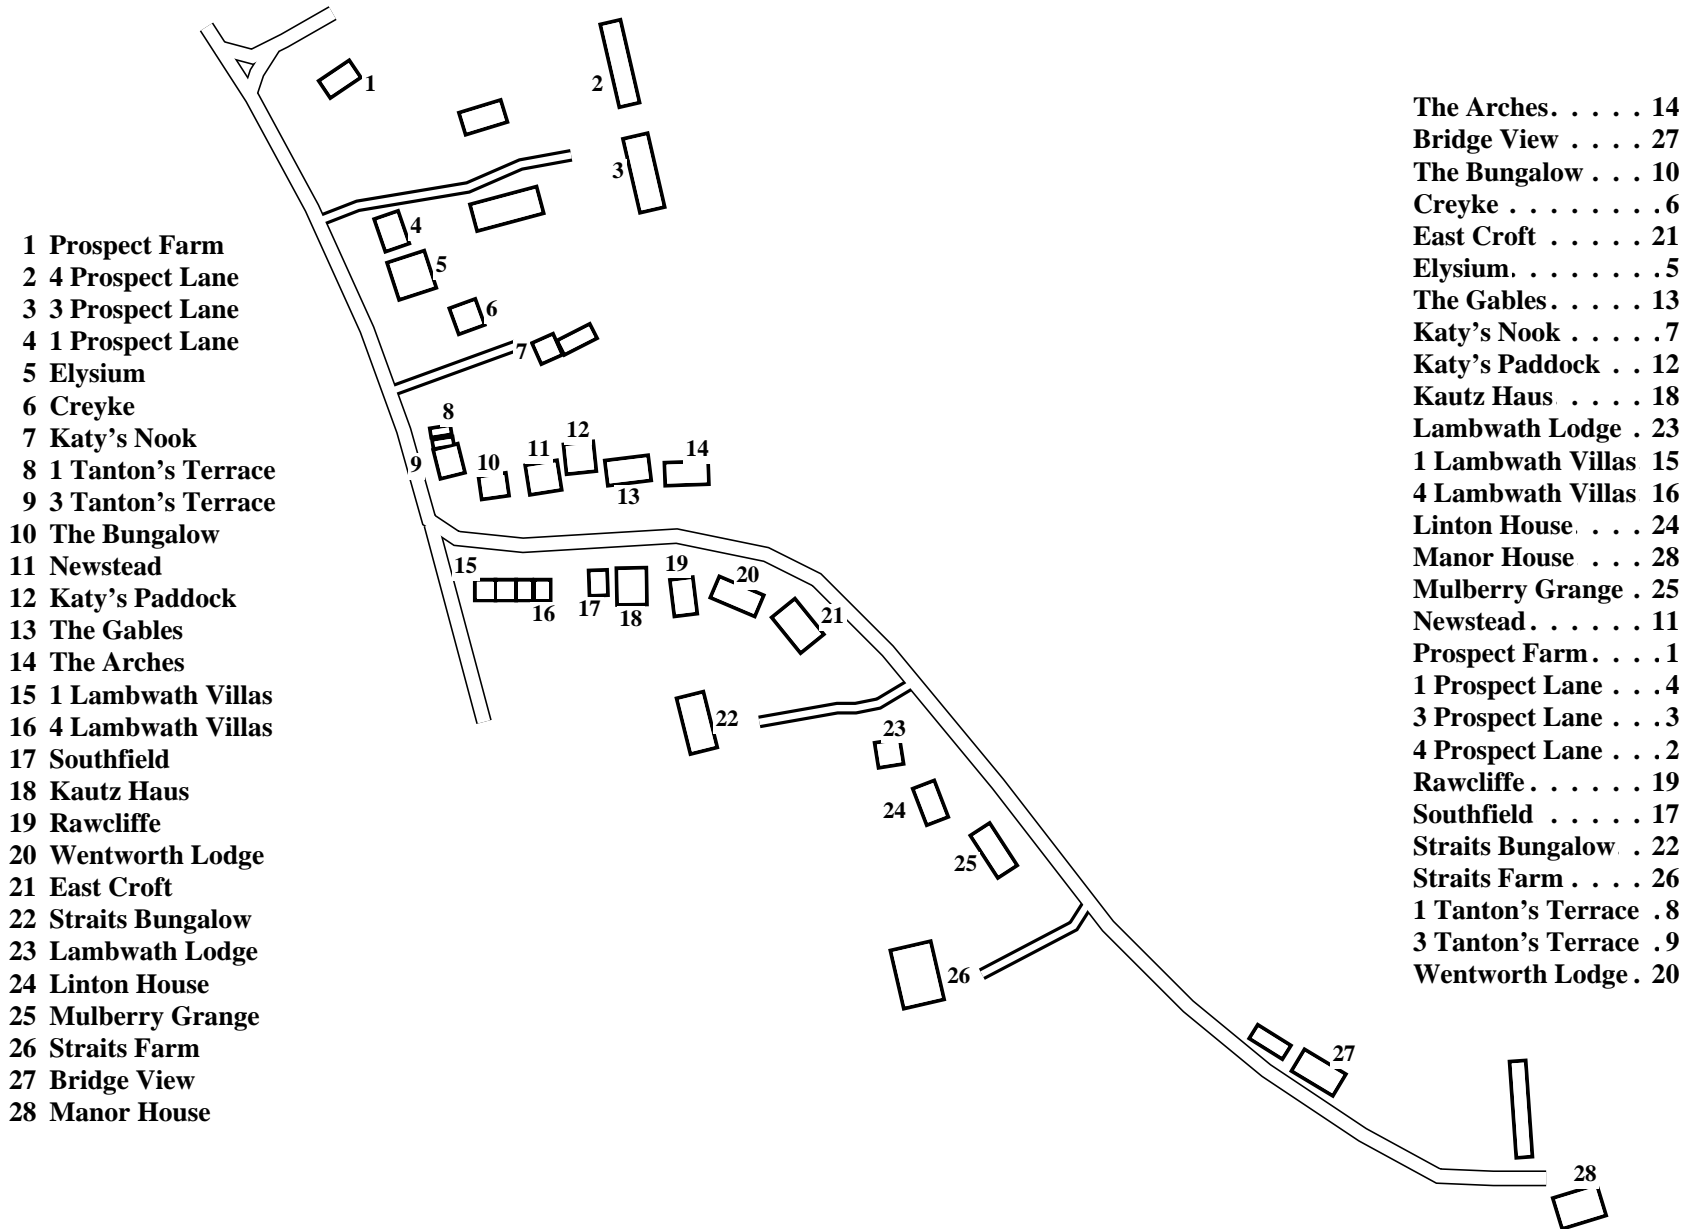

Withernwick (South)

Caution: This map has not yet been checked by residents.
There may be errors and omissions.

- 1 Prospect Farm
- 2 4 Prospect Lane
- 3 3 Prospect Lane
- 4 1 Prospect Lane
- 5 Elysium
- 6 Creyke
- 7 Katy's Nook
- 8 1 Tanton's Terrace
- 9 3 Tanton's Terrace
- 10 The Bungalow
- 11 Newstead
- 12 Katy's Paddock
- 13 The Gables
- 14 The Arches
- 15 1 Lambwath Villas
- 16 4 Lambwath Villas
- 17 Southfield
- 18 Kautz Haus
- 19 Rawcliffe
- 20 Wentworth Lodge
- 21 East Croft
- 22 Straits Bungalow
- 23 Lambwath Lodge
- 24 Linton House
- 25 Mulberry Grange
- 26 Straits Farm
- 27 Bridge View
- 28 Manor House

- The Arches 14
- Bridge View 27
- The Bungalow 10
- Creyke 6
- East Croft 21
- Elysium 5
- The Gables 13
- Katy's Nook 7
- Katy's Paddock 12
- Kautz Haus 18
- Lambwath Lodge 23
- 1 Lambwath Villas 15
- 4 Lambwath Villas 16
- Linton House 24
- Manor House 28
- Mulberry Grange 25
- Newstead 11
- Prospect Farm 1
- 1 Prospect Lane 4
- 3 Prospect Lane 3
- 4 Prospect Lane 2
- Rawcliffe 19
- Southfield 17
- Straits Bungalow 22
- Straits Farm 26
- 1 Tanton's Terrace 8
- 3 Tanton's Terrace 9
- Wentworth Lodge 20