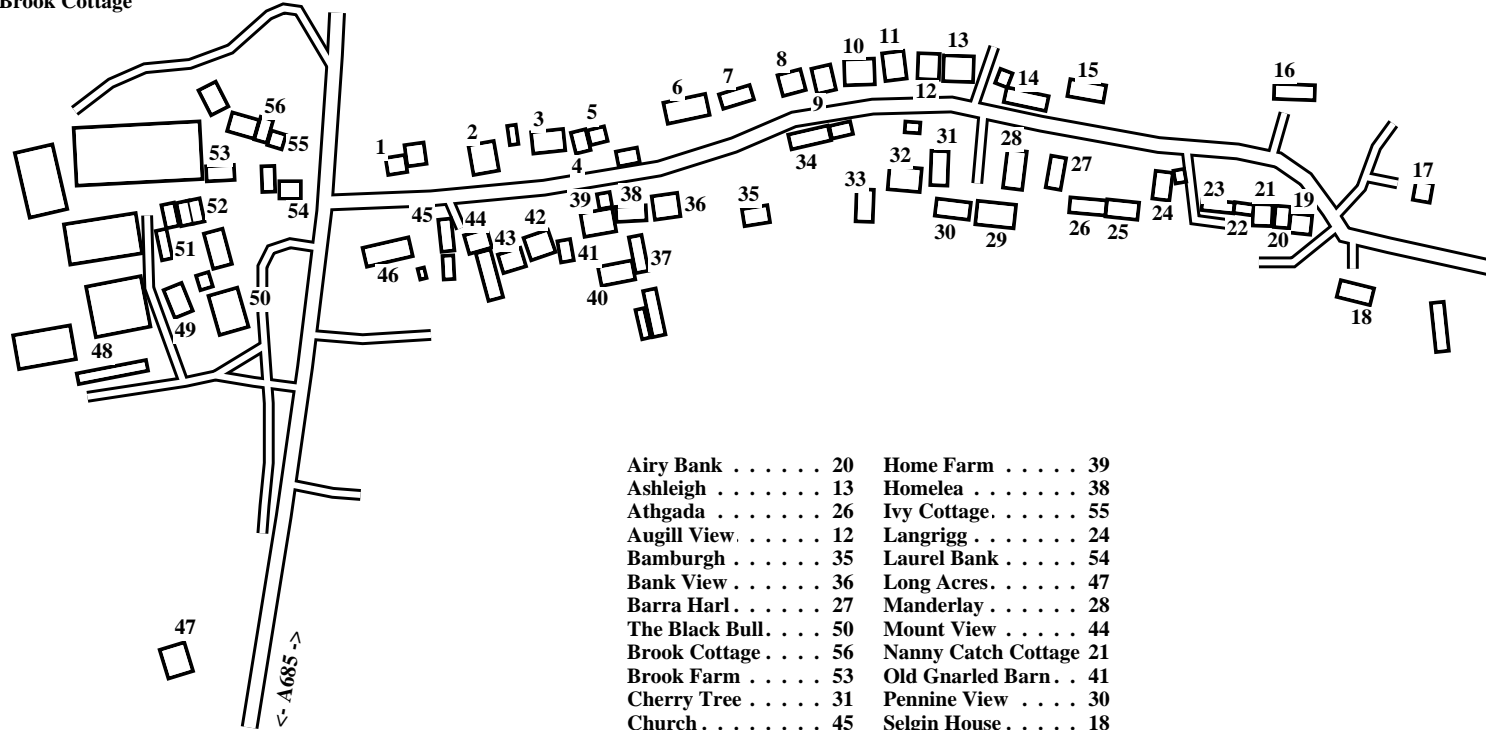

Brough Sowerby

Caution: This map has not yet been checked by residents.
There may be errors and omissions.

- 53 Brook Farm
- 54 Laurel Bank
- 55 Ivy Cottage
- 56 Brook Cottage

- Airy Bank 20
- Ashleigh 13
- Athgada 26
- Augill View 12
- Bamburgh 35
- Bank View 36
- Barra Harl 27
- The Black Bull 50
- Brook Cottage 56
- Brook Farm 53
- Cherry Tree 31
- Church 45
- Cloverley 4
- Conifers 6
- Copthorne 11
- Corriegills 32
- Crendon 15
- Dairy Cottage 19
- The Eaves 9
- Felley 43
- Fernlea 14
- Foxholes 22
- Golbreck 8
- Green Bank 46
- Green Mount 2
- Green Rigg 29
- Hawsyke 3
- The Hawthorne 16
- Helm Storm House 5
- Hillcrest 33
- Home Farm 39
- Homelea 38
- Ivy Cottage 55
- Langrigg 24
- Laurel Bank 54
- Long Acres 47
- Manderlay 28
- Mount View 44
- Nanny Catch Cottage 21
- Old Gnarled Barn 41
- Pennine View 30
- Selgin House 18
- South Green 34
- Springers 37
- Springfield 7
- Stone Eagles 42
- Stoney Gill 10
- Town Head Cottage 17
- Townhead Farm 23
- Wellside Cottage 1
- Westwood Farm 48
- Westwood Garth 49
- 1 Westwood Garth 52
- 4 Westwood Garth 51
- Windrush 25
- Yogs Head 40