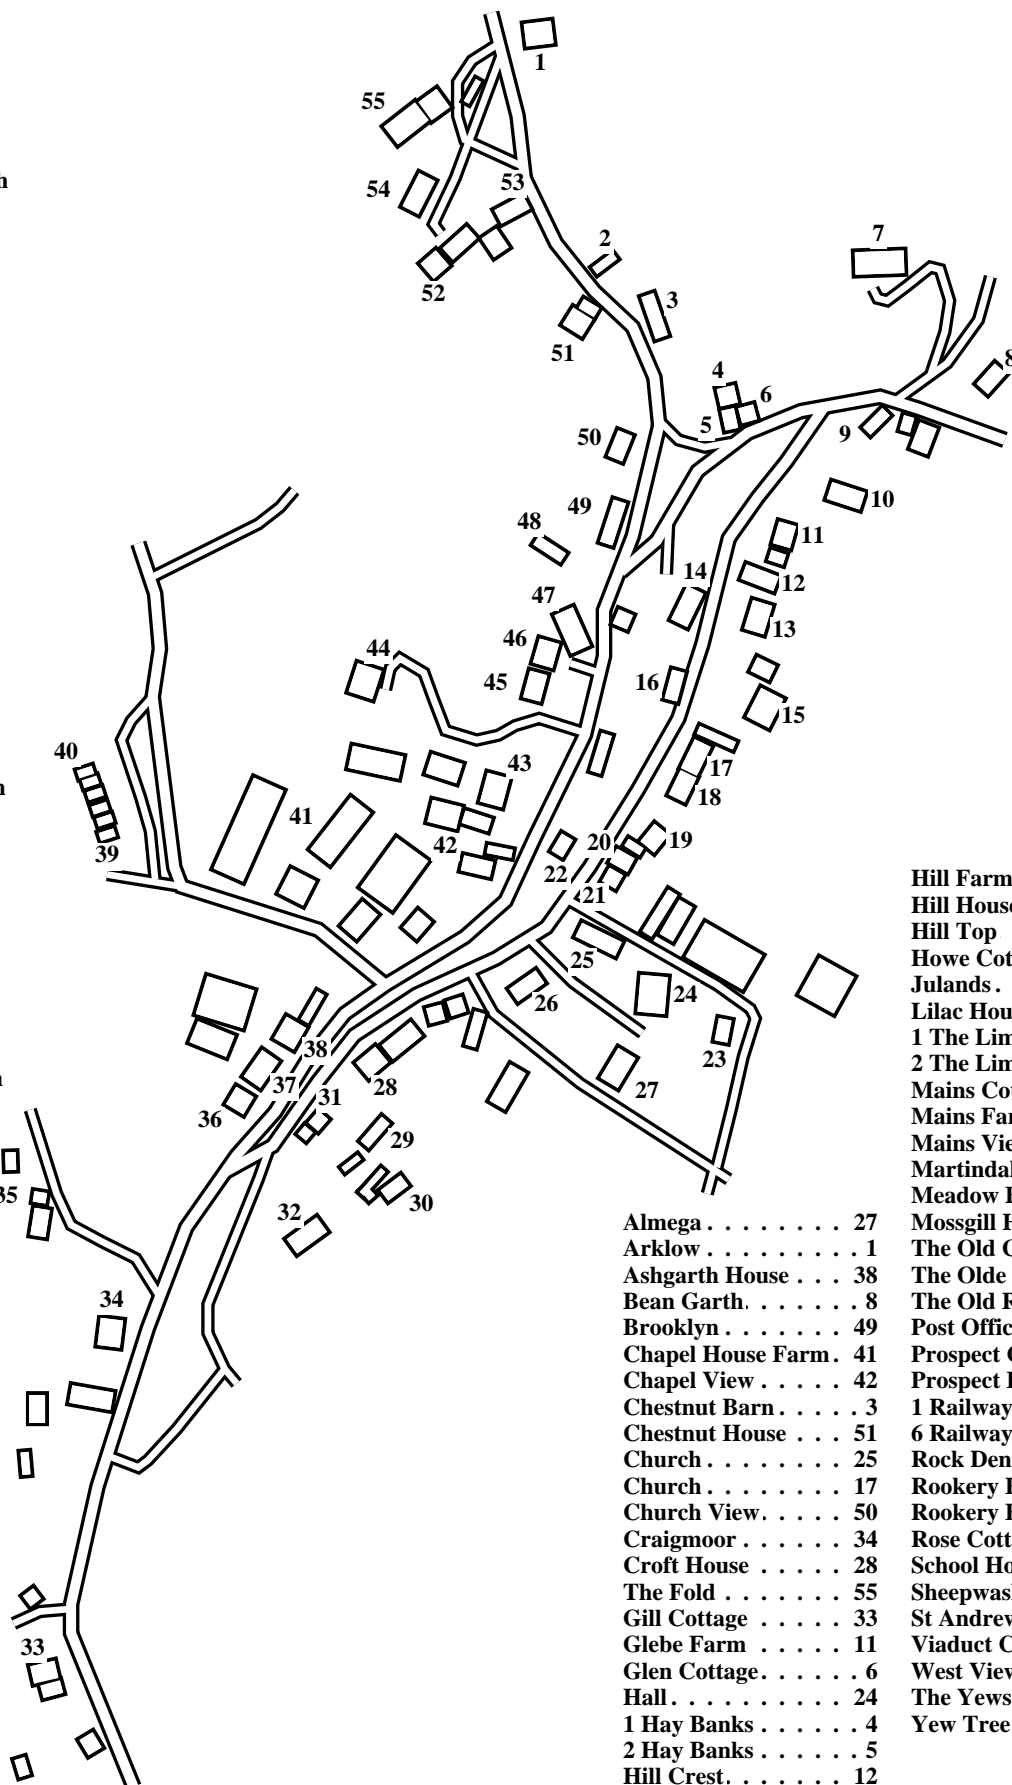

# Crosby Garrett

Caution: This map has not yet been checked by residents.  
There may be errors and omissions.

© Crown copyright & database rights (2014)

- 1 Arklow
- 2 Julands
- 3 Chestnut Barn
- 4 1 Hay Banks
- 5 2 Hay Banks
- 6 Glen Cottage
- 7 St Andrew's Church
- 8 Bean Garth
- 9 Rose Cottage
- 10 The Old Rectory
- 11 Glebe Farm
- 12 Hill Crest
- 13 Hill House
- 14 Rock Dene
- 15 Hill Farm
- 16 Hill Top
- 17 Church
- 18 Mossgill House
- 19 Martindale
- 20 1 The Limes
- 21 2 The Limes
- 22 Prospect Cottage
- 23 School House
- 24 Hall
- 25 Church
- 26 The Old Cottage
- 27 Almega
- 28 Croft House
- 29 Rookery Farm
- 30 Rookery Farm Barn
- 31 West View
- 32 Meadow Bank
- 33 Gill Cottage
- 34 Craigmoor
- 35 Viaduct Cottage
- 36 The Yews
- 37 Lilac House
- 38 Ashgarth House
- 39 6 Railway Cottages
- 40 1 Railway Cottages
- 41 Chapel House Farm
- 42 Chapel View
- 43 Prospect Farm
- 44 Yew Tree House
- 45 The Olde Smithy
- 46 Howe Cottage
- 47 Post Office
- 48 Sheepwash Barn
- 49 Brooklyn
- 50 Church View
- 51 Chestnut House
- 52 Mains Farm
- 53 Mains Cottage
- 54 Mains View
- 55 The Fold