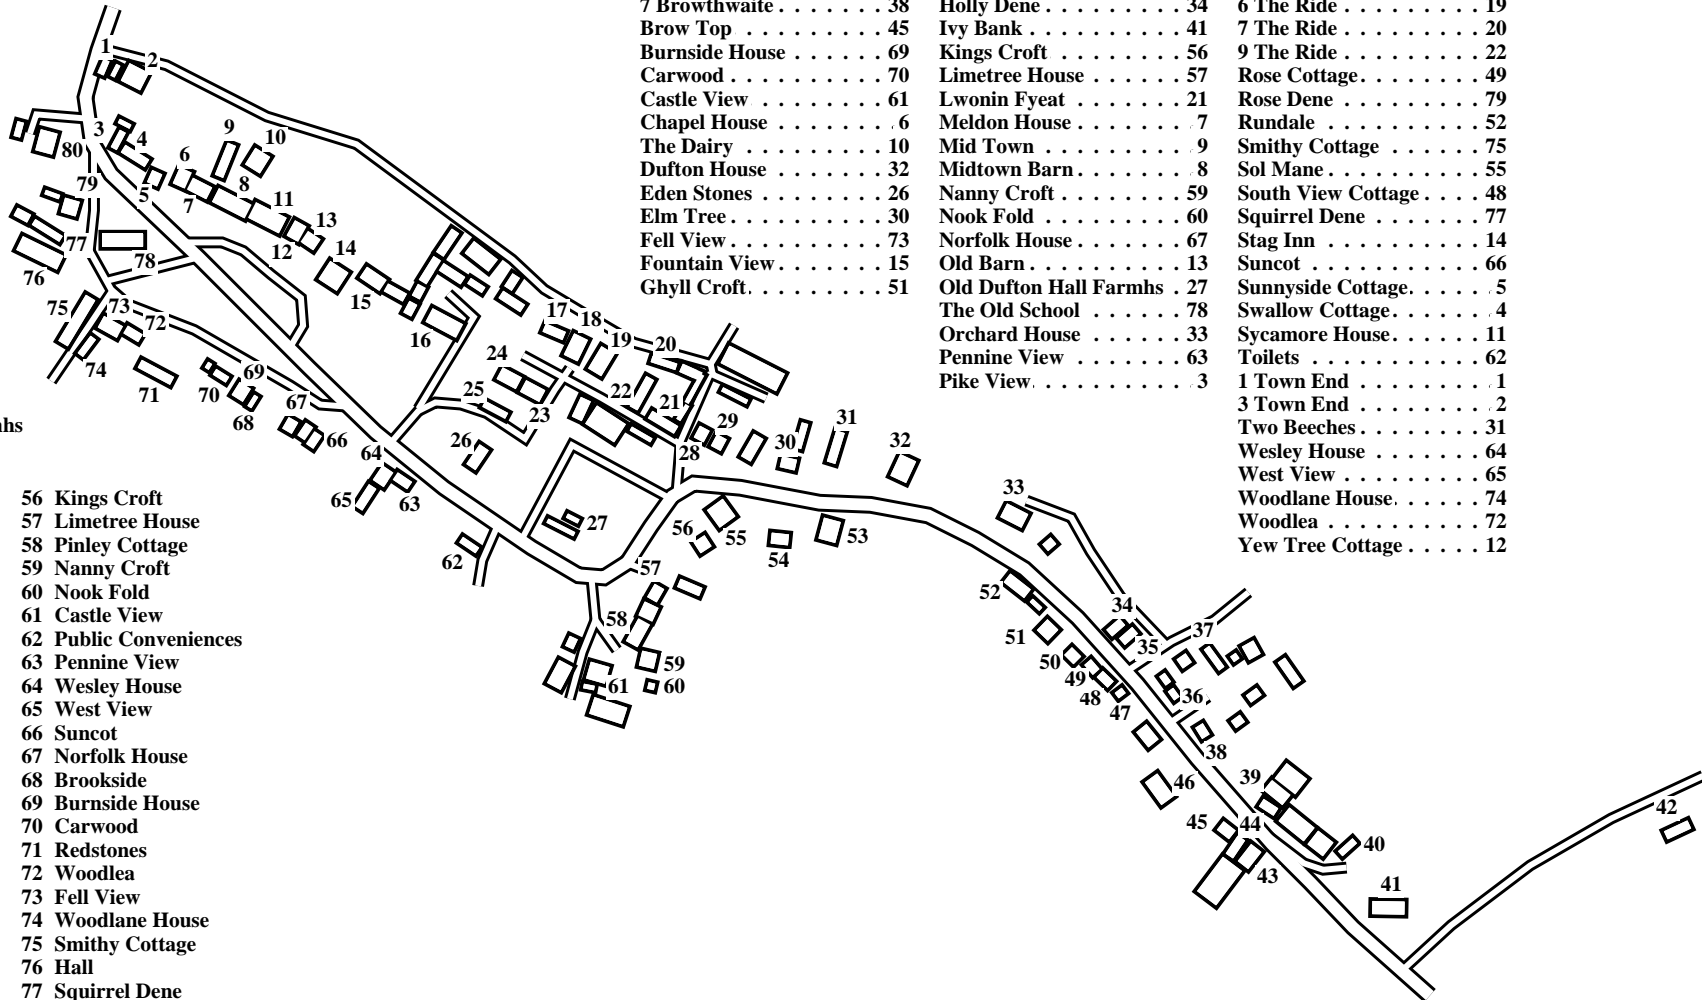

# Dufton

Caution: This map has not yet been checked by residents.  
There may be errors and omissions.

- 1 1 Town End
- 2 3 Town End
- 3 Pike View
- 4 Swallow Cottage
- 5 Sunnyside Cottage
- 6 Chapel House
- 7 Meldon House
- 8 Midtown Barn
- 9 Mid Town
- 10 The Dairy
- 11 Sycamore House
- 12 Yew Tree Cottage
- 13 Old Barn
- 14 Stag Inn
- 15 Fountain View
- 16 Ghyll House
- 17 4 The Ride
- 18 5 The Ride
- 19 6 The Ride
- 20 7 The Ride
- 21 Lwonin Fyeat
- 22 9 The Ride
- 23 3 The Ride
- 24 2 The Ride
- 25 1 The Ride
- 26 Eden Stones
- 27 Old Dufton Hall Farmhs
- 28 Helm House
- 29 Brooklands
- 30 Elm Tree
- 31 Two Beeches
- 32 Dufton House
- 33 Orchard House
- 34 Holly Dene
- 35 Holly Bank
- 36 1 Browthwaite
- 37 3 Browthwaite
- 38 7 Browthwaite
- 39 Brow Farm
- 40 Brow Side
- 41 Ivy Bank
- 42 Bayle Hill Cottage
- 43 Billy Croft Cottage
- 44 Hindriggs Cottage
- 45 Brow Top
- 46 Quarrybank
- 47 Ghyll View
- 48 South View Cottage
- 49 Rose Cottage
- 50 Glen View
- 51 Ghyll Croft
- 52 Rundale
- 53 Bramaton House
- 54 Highfield
- 55 Sol Mane

- 56 Kings Croft
- 57 Limetree House
- 58 Pinley Cottage
- 59 Nanny Croft
- 60 Nook Fold
- 61 Castle View
- 62 Public Conveniences
- 63 Pennine View
- 64 Wesley House
- 65 West View
- 66 Suncot
- 67 Norfolk House
- 68 Brookside
- 69 Burnside House
- 70 Carwood
- 71 Redstones
- 72 Woodlea
- 73 Fell View
- 74 Woodlane House
- 75 Smithy Cottage
- 76 Hall
- 77 Squirrel Dene
- 78 The Old School
- 79 Rose Dene
- 80 Hall Croft