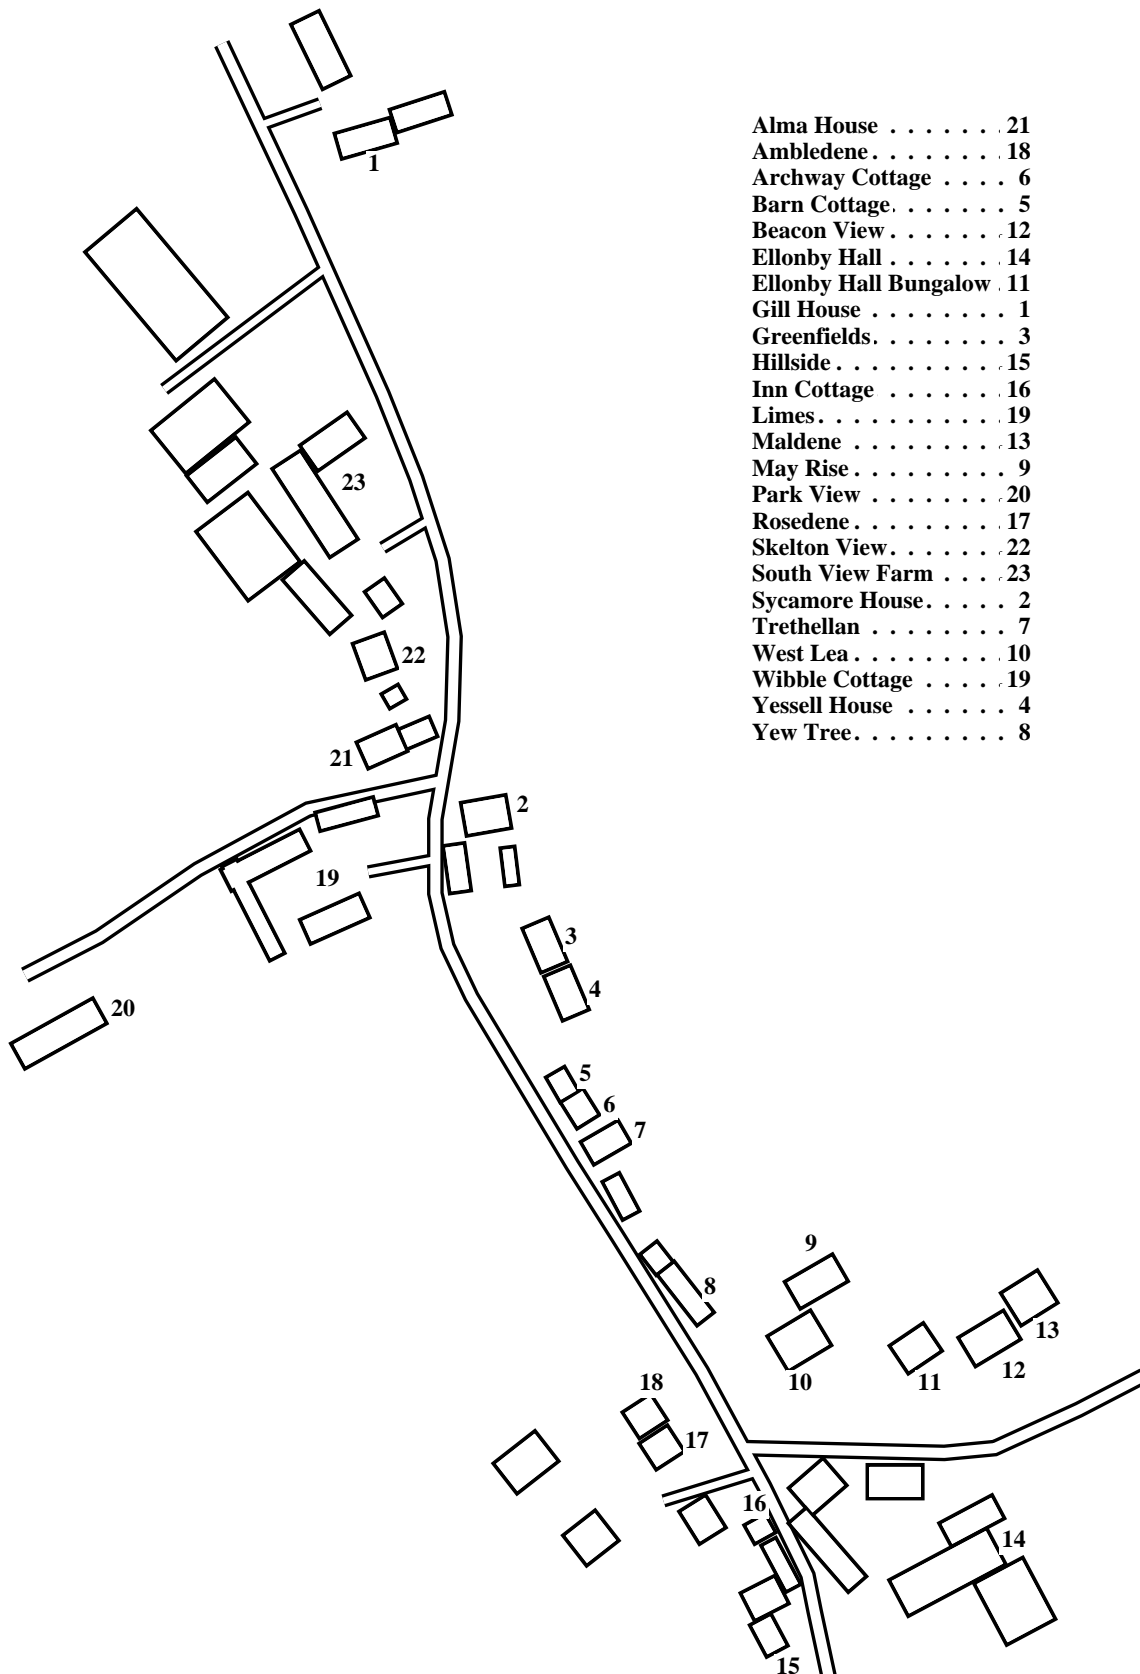

# Ellonby

Caution: This map has not yet been checked by residents.  
There may be errors and omissions.

Alma House . . . . .	21
Ambledene . . . . .	18
Archway Cottage . . . . .	6
Barn Cottage . . . . .	5
Beacon View . . . . .	12
Ellonby Hall . . . . .	14
Ellonby Hall Bungalow .	11
Gill House . . . . .	1
Greenfields . . . . .	3
Hillside . . . . .	15
Inn Cottage . . . . .	16
Limes . . . . .	19
Maldene . . . . .	13
May Rise . . . . .	9
Park View . . . . .	20
Rosedene . . . . .	17
Skelton View . . . . .	22
South View Farm . . . . .	23
Sycamore House . . . . .	2
Trethellan . . . . .	7
West Lea . . . . .	10
Wibble Cottage . . . . .	19
Yessell House . . . . .	4
Yew Tree . . . . .	8

- 1 Gill House
- 2 Sycamore House
- 3 Greenfields
- 4 Yessell House
- 5 Barn Cottage
- 6 Archway Cottage
- 7 Trethellan
- 8 Yew Tree
- 9 May Rise
- 10 West Lea
- 11 Ellonby Hall Bungalow
- 12 Beacon View
- 13 Maldene
- 14 Ellonby Hall
- 15 Hillside
- 16 Inn Cottage
- 17 Rosedene
- 18 Ambledene
- 19 Limes
- 20 Park View
- 21 Alma House
- 22 Skelton View
- 23 South View Farm