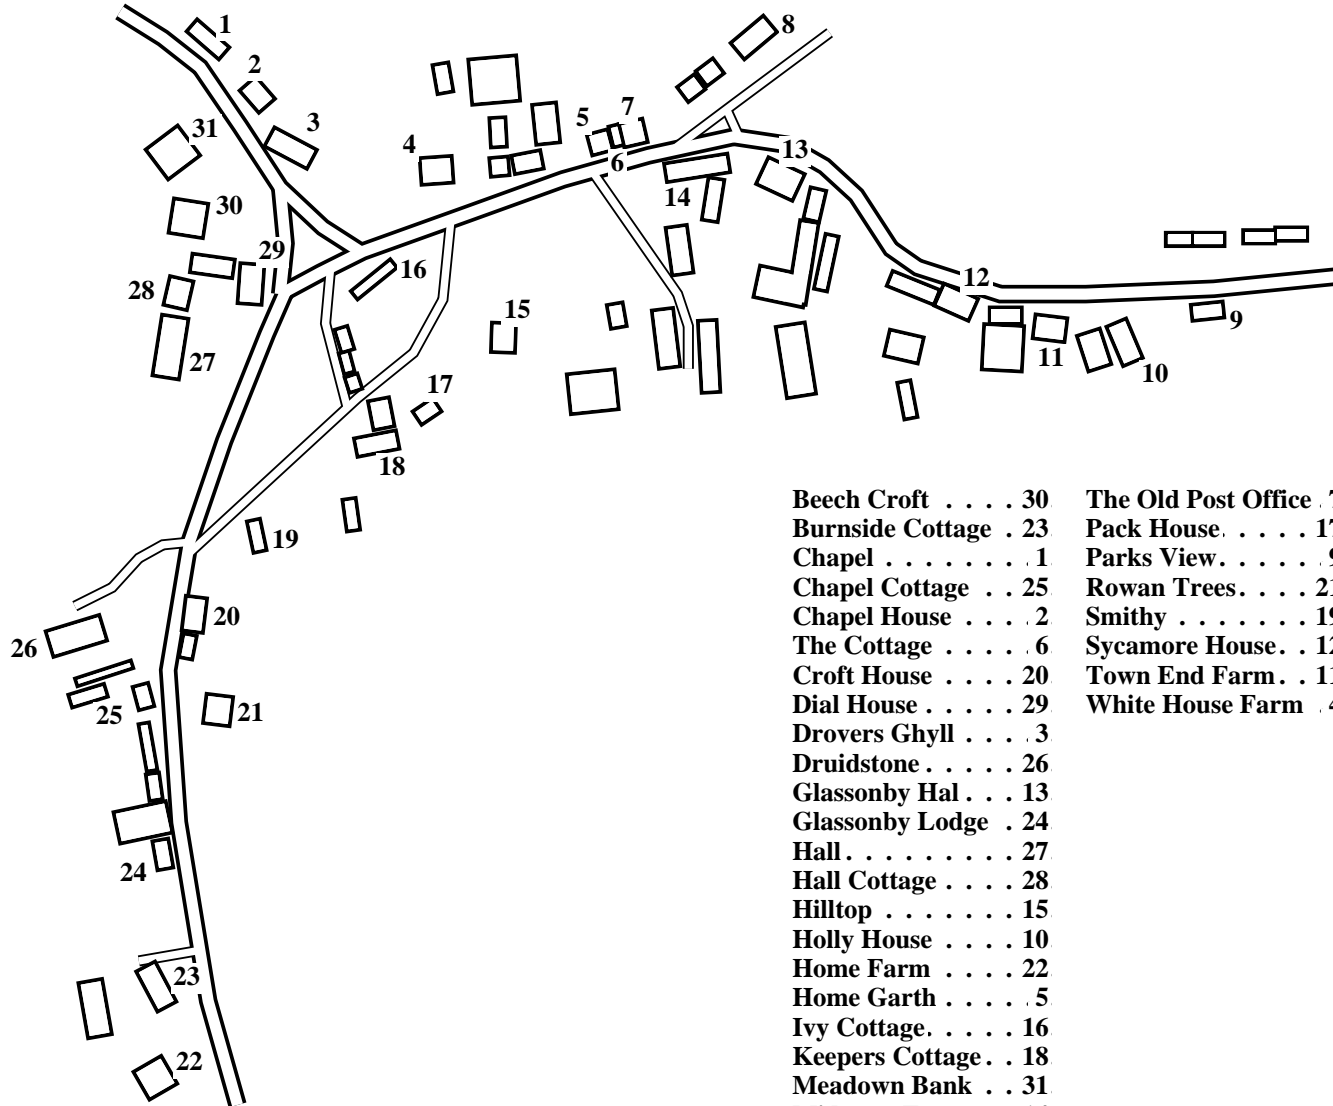

# Glassonby

Caution: This map has not yet been checked by residents.  
There may be errors and omissions.

- 1 Chapel
- 2 Chapel House
- 3 Drovers Ghyll
- 4 White House Farm
- 5 Home Garth
- 6 The Cottage
- 7 The Old Post Office
- 8 The New Bungalow
- 9 Parks View
- 10 Holly House
- 11 Town End Farm
- 12 Sycamore House
- 13 Glassonby Hal
- 14 Midtown Farm
- 15 Hilltop
- 16 Ivy Cottage
- 17 Pack House
- 18 Keepers Cottage
- 19 Smithy
- 20 Croft House
- 21 Rowan Trees
- 22 Home Farm
- 23 Burnside Cottage
- 24 Glassonby Lodge
- 25 Chapel Cottage
- 26 Druidstone
- 27 Hall
- 28 Hall Cottage
- 29 Dial House
- 30 Beech Croft
- 31 Meadown Bank

- Beech Croft . . . . . 30
- Burnside Cottage . . . . . 23
- Chapel . . . . . 1
- Chapel Cottage . . . . . 25
- Chapel House . . . . . 2
- The Cottage . . . . . 6
- Croft House . . . . . 20
- Dial House . . . . . 29
- Drovers Ghyll . . . . . 3
- Druidstone . . . . . 26
- Glassonby Hal . . . . . 13
- Glassonby Lodge . . . . . 24
- Hall . . . . . 27
- Hall Cottage . . . . . 28
- Hilltop . . . . . 15
- Holly House . . . . . 10
- Home Farm . . . . . 22
- Home Garth . . . . . 5
- Ivy Cottage . . . . . 16
- Keepers Cottage . . . . . 18
- Meadown Bank . . . . . 31
- Midtown Farm . . . . . 14
- The New Bungalow . . . . . 8
- The Old Post Office . . . . . 7
- Pack House . . . . . 17
- Parks View . . . . . 9
- Rowan Trees . . . . . 21
- Smithy . . . . . 19
- Sycamore House . . . . . 12
- Town End Farm . . . . . 11
- White House Farm . . . . . 4