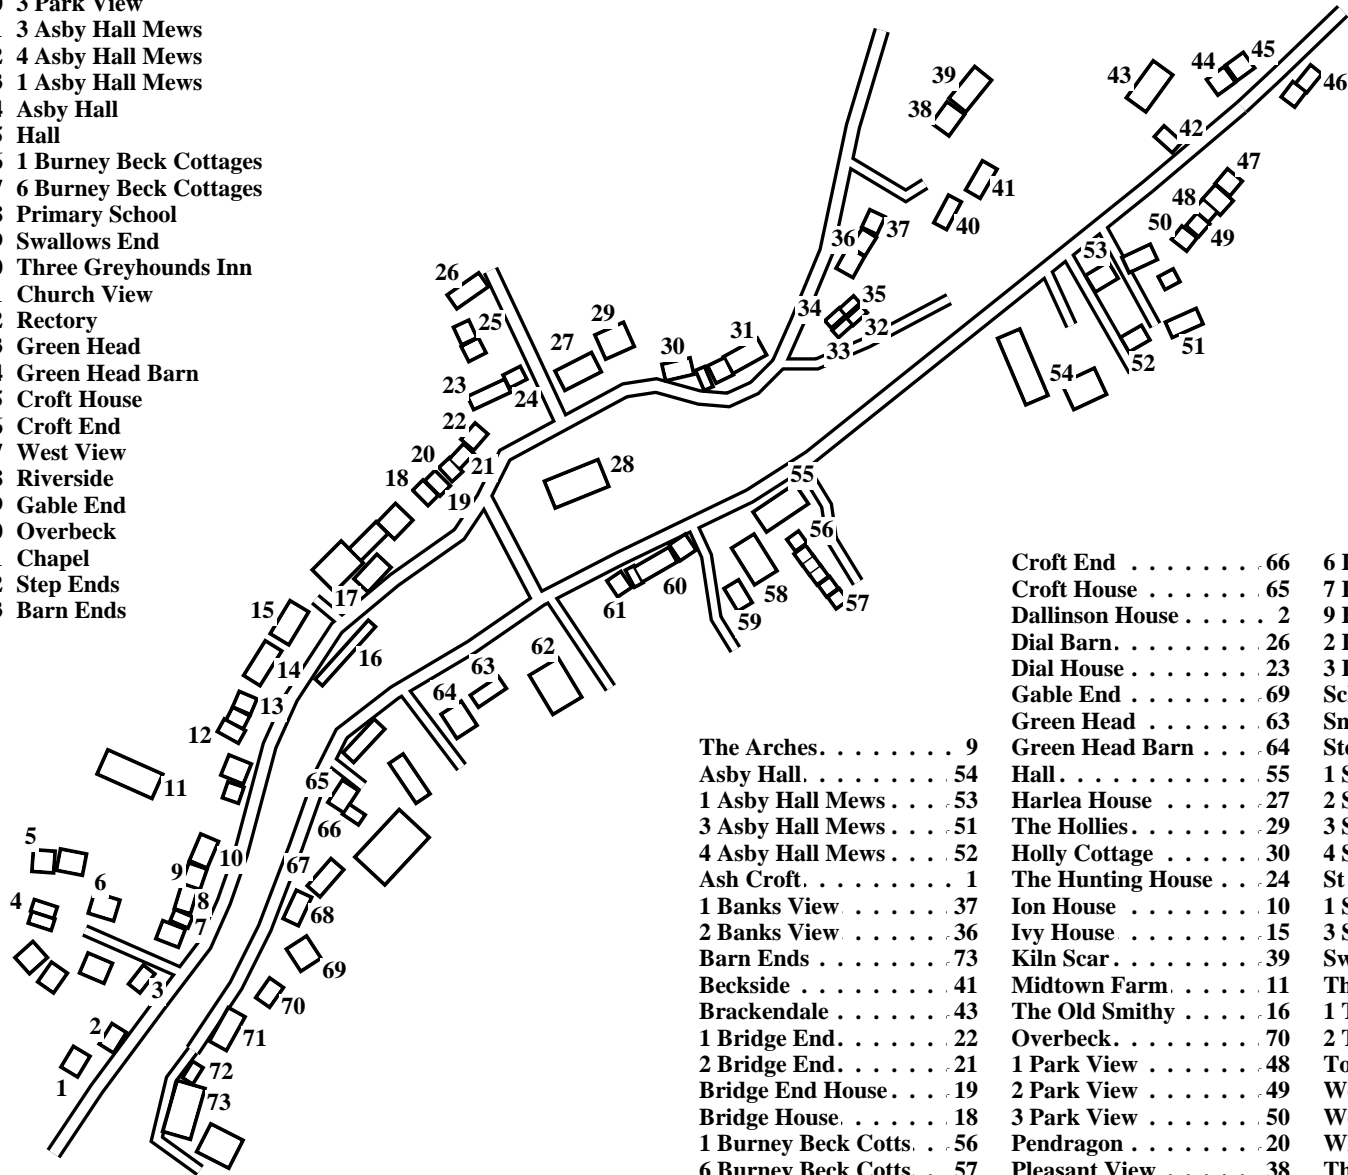

# Great Asby

Caution: This map has not yet been checked by residents.  
There may be errors and omissions.

- 1 Ash Croft
- 2 Dallinson House
- 3 1 Riverside View
- 4 6 Riverside View
- 5 7 Riverside View
- 6 9 Riverside View
- 7 2 River View
- 8 3 River View
- 9 The Arches
- 10 Ion House
- 11 Midtown Farm
- 12 3 Sunnyside
- 13 1 Sunnyside
- 14 White House
- 15 Ivy House
- 16 The Old Smithy
- 17 Smithy Ends
- 18 Bridge House
- 19 Bridge End House
- 20 Pendragon
- 21 2 Bridge End
- 22 1 Bridge End
- 23 Dial House
- 24 The Hunting House
- 25 Wray Cottage
- 26 Dial Barn
- 27 Harlea House
- 28 St Peter's Church
- 29 The Hollies
- 30 Holly Cottage
- 31 Well Green
- 32 4 St Helen's Alms Hses
- 33 3 St Helen's Alms Hses
- 34 2 St Helen's Alms Hses
- 35 1 St Helen's Alms Hses
- 36 2 Banks View
- 37 1 Banks View
- 38 Pleasant View
- 39 Kiln Scar
- 40 The Willows
- 41 Beckside
- 42 Church
- 43 Brackendale
- 44 2 Town End
- 45 1 Town End
- 46 Town End Farm
- 47 Cotesforth
- 48 1 Park View
- 49 2 Park View
- 50 3 Park View
- 51 3 Asby Hall Mews
- 52 4 Asby Hall Mews
- 53 1 Asby Hall Mews
- 54 Asby Hall
- 55 Hall
- 56 1 Burney Beck Cottages
- 57 6 Burney Beck Cottages
- 58 Primary School
- 59 Swallows End
- 60 Three Greyhounds Inn
- 61 Church View
- 62 Rectory
- 63 Green Head
- 64 Green Head Barn
- 65 Croft House
- 66 Croft End
- 67 West View
- 68 Riverside
- 69 Gable End
- 70 Overbeck
- 71 Chapel
- 72 Step Ends
- 73 Barn Ends