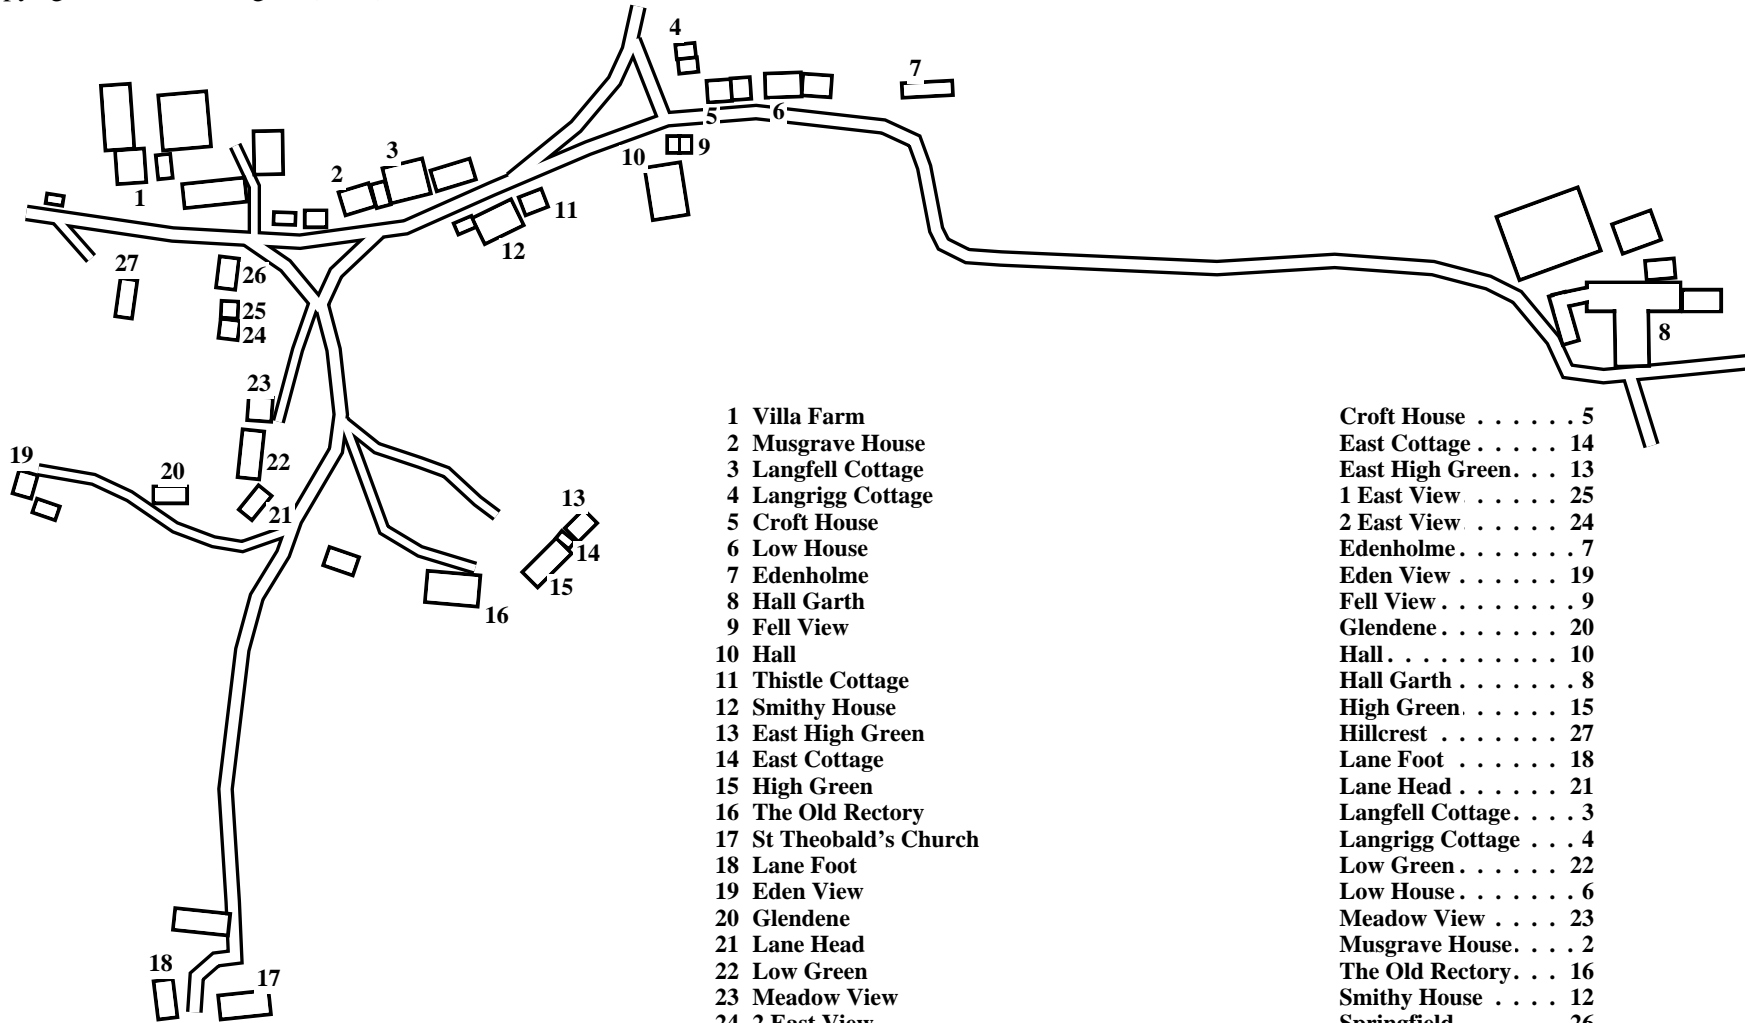

# Great Musgrave

Caution: This map has not yet been checked by residents.  
There may be errors and omissions.

- 1 Villa Farm
- 2 Musgrave House
- 3 Langfell Cottage
- 4 Langrigg Cottage
- 5 Croft House
- 6 Low House
- 7 Edenholme
- 8 Hall Garth
- 9 Fell View
- 10 Hall
- 11 Thistle Cottage
- 12 Smithy House
- 13 East High Green
- 14 East Cottage
- 15 High Green
- 16 The Old Rectory
- 17 St Theobald's Church
- 18 Lane Foot
- 19 Eden View
- 20 Glendene
- 21 Lane Head
- 22 Low Green
- 23 Meadow View
- 24 2 East View
- 25 1 East View
- 26 Springfield
- 27 Hillcrest

- Croft House . . . . . 5
- East Cottage . . . . . 14
- East High Green. . . . . 13
- 1 East View. . . . . 25
- 2 East View. . . . . 24
- Edenholme. . . . . 7
- Eden View . . . . . 19
- Fell View . . . . . 9
- Glendene. . . . . 20
- Hall. . . . . 10
- Hall Garth . . . . . 8
- High Green. . . . . 15
- Hillcrest . . . . . 27
- Lane Foot . . . . . 18
- Lane Head . . . . . 21
- Langfell Cottage. . . . . 3
- Langrigg Cottage . . . . . 4
- Low Green. . . . . 22
- Low House . . . . . 6
- Meadow View . . . . . 23
- Musgrave House. . . . . 2
- The Old Rectory. . . . . 16
- Smithy House . . . . . 12
- Springfield . . . . . 26
- St Theobald's Church 17
- Thistle Cottage. . . . . 11
- Villa Farm . . . . . 1