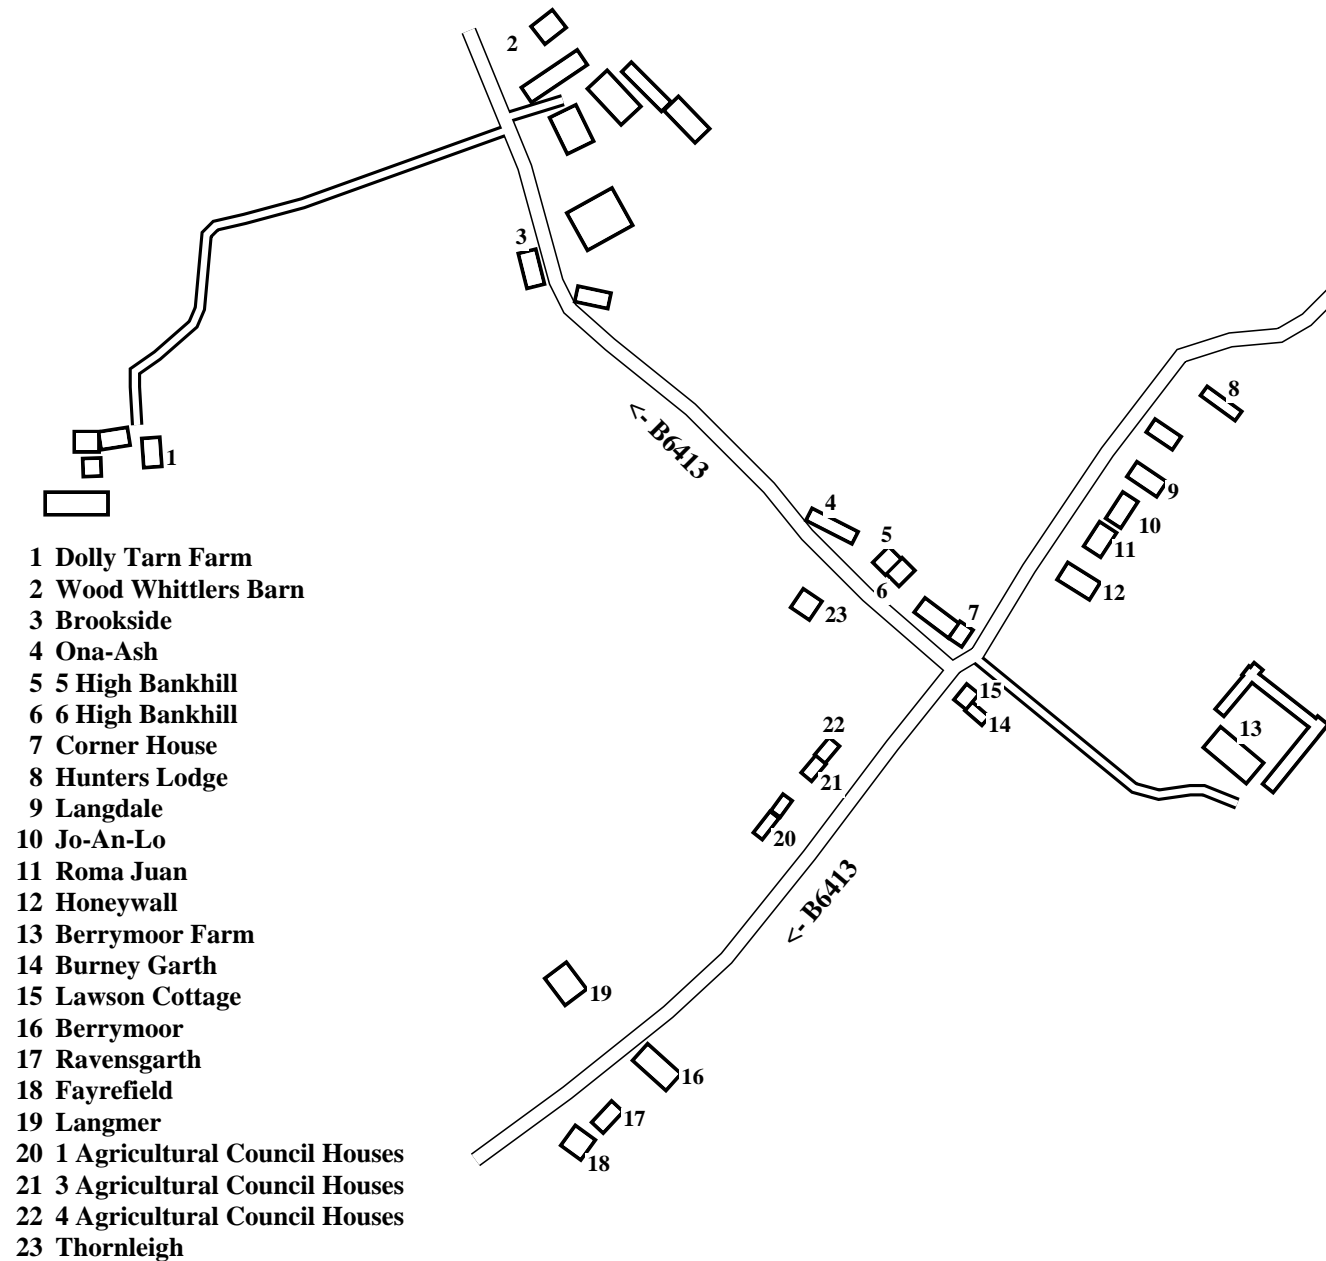

# High Bankhill

Caution: This map has not yet been checked by residents.  
 There may be errors and omissions.

- 1 Dolly Tarn Farm
- 2 Wood Whittlers Barn
- 3 Brookside
- 4 Ona-Ash
- 5 5 High Bankhill
- 6 6 High Bankhill
- 7 Corner House
- 8 Hunters Lodge
- 9 Langdale
- 10 Jo-An-Lo
- 11 Roma Juan
- 12 Honeywall
- 13 Berrymoor Farm
- 14 Burney Garth
- 15 Lawson Cottage
- 16 Berrymoor
- 17 Ravensgarth
- 18 Fayrefield
- 19 Langmer
- 20 1 Agricultural Council Houses
- 21 3 Agricultural Council Houses
- 22 4 Agricultural Council Houses
- 23 Thornleigh

- 1 Agricultural Council Houses . 20
- 3 Agricultural Council Houses . 21
- 4 Agricultural Council Houses . 22
- Berrymoor . . . . . 16
- Berrymoor Farm . . . . . 13
- Brookside . . . . . 3
- Burney Garth . . . . . 14
- Corner House . . . . . 7
- Dolly Tarn Farm . . . . . 1
- Fayrefield . . . . . 18
- 5 High Bankhill . . . . . 5
- 6 High Bankhill . . . . . 6
- Honeywall . . . . . 12
- Hunters Lodge. . . . . 8
- Jo-An-Lo. . . . . 10
- Langdale . . . . . 9
- Langmer . . . . . 19
- Lawson Cottage . . . . . 15
- Ona-Ash . . . . . 4
- Ravensgarth . . . . . 17
- Roma Juan. . . . . 11
- Thornleigh . . . . . 23
- Wood Whittlers Barn . . . . . 2