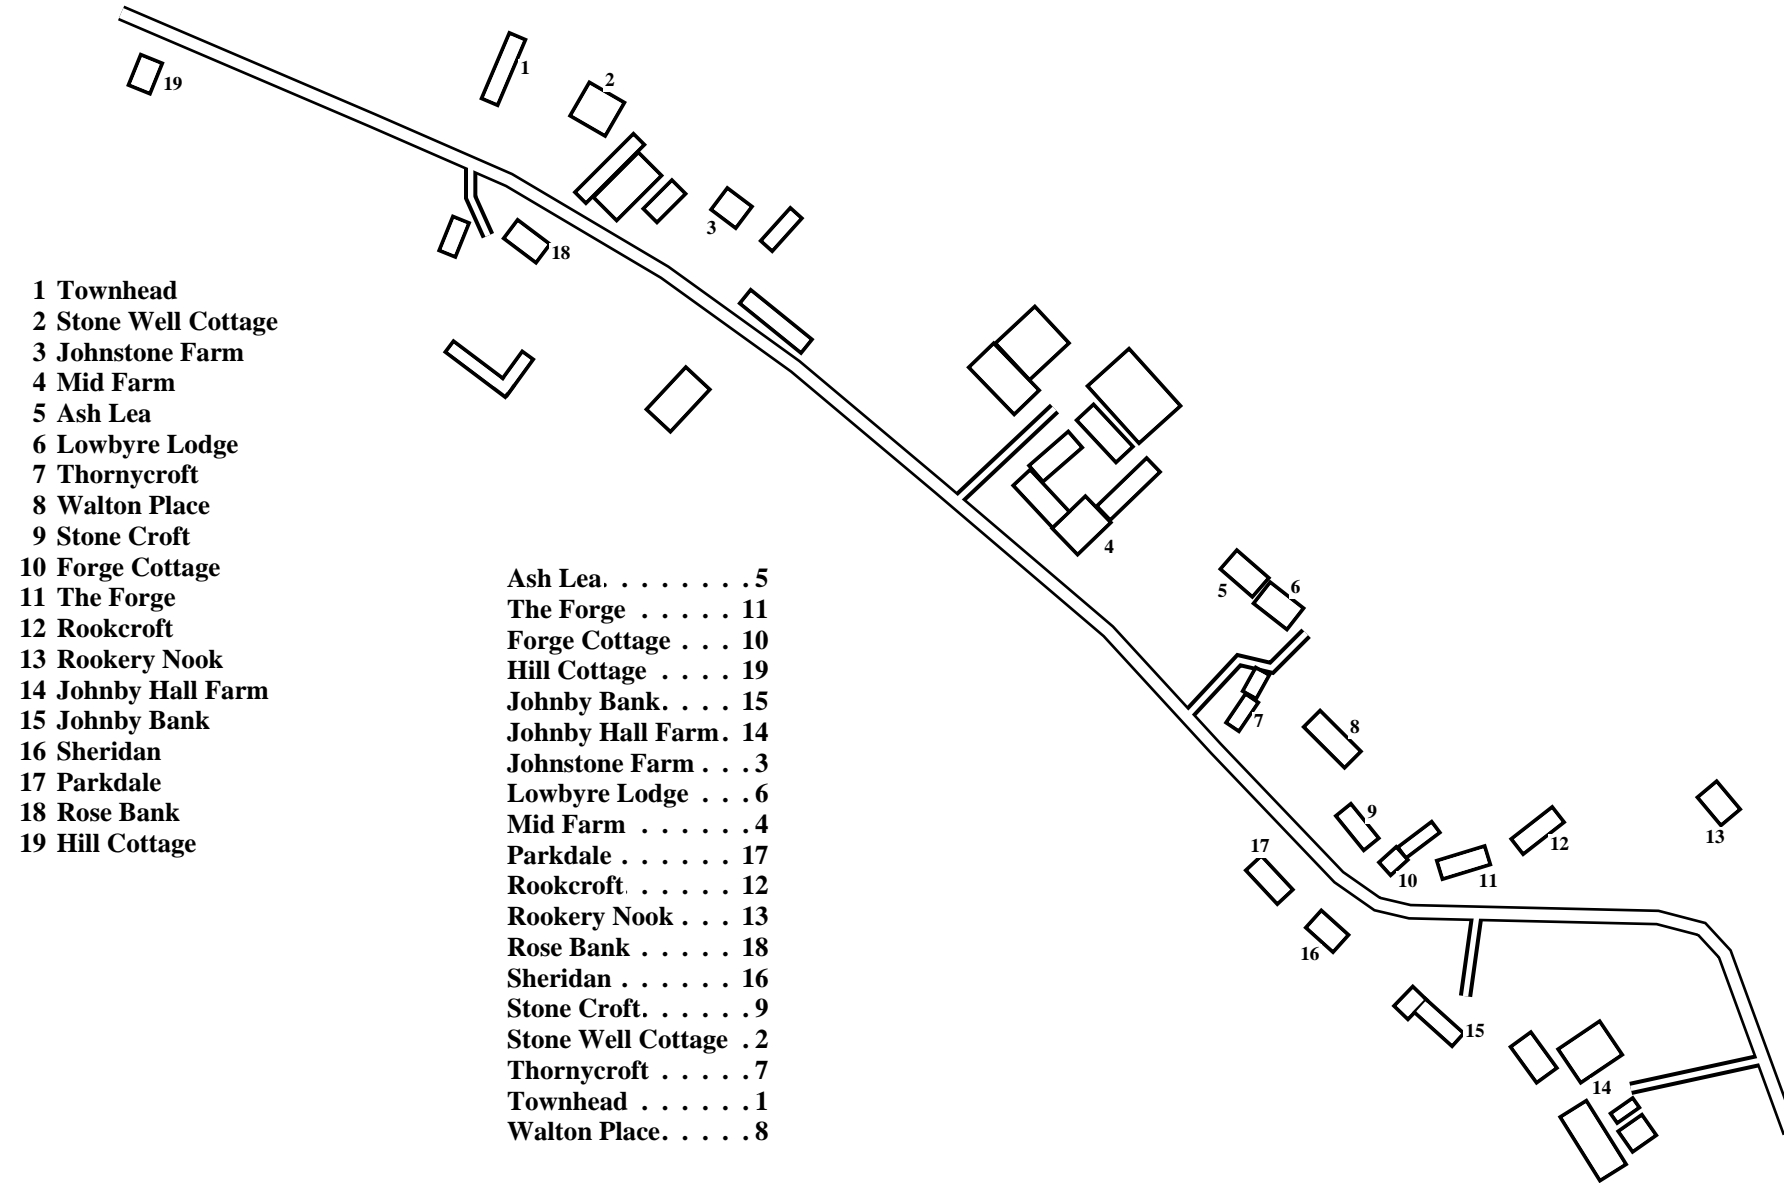

# Johnby

Caution: This map has not yet been checked by residents.  
There may be errors and omissions.

- 1 Townhead
- 2 Stone Well Cottage
- 3 Johnstone Farm
- 4 Mid Farm
- 5 Ash Lea
- 6 Lowbyre Lodge
- 7 Thornycroft
- 8 Walton Place
- 9 Stone Croft
- 10 Forge Cottage
- 11 The Forge
- 12 Rookcroft
- 13 Rookery Nook
- 14 Johnby Hall Farm
- 15 Johnby Bank
- 16 Sheridan
- 17 Parkdale
- 18 Rose Bank
- 19 Hill Cottage

Ash Lea. . . . .	5
The Forge . . . . .	11
Forge Cottage . . .	10
Hill Cottage . . . .	19
Johnby Bank. . . .	15
Johnby Hall Farm. .	14
Johnstone Farm . . .	3
Lowbyre Lodge . . .	6
Mid Farm . . . . .	4
Parkdale . . . . .	17
Rookcroft . . . . .	12
Rookery Nook . . .	13
Rose Bank . . . . .	18
Sheridan . . . . .	16
Stone Croft. . . . .	9
Stone Well Cottage .	2
Thornycroft . . . . .	7
Townhead . . . . .	1
Walton Place. . . . .	8