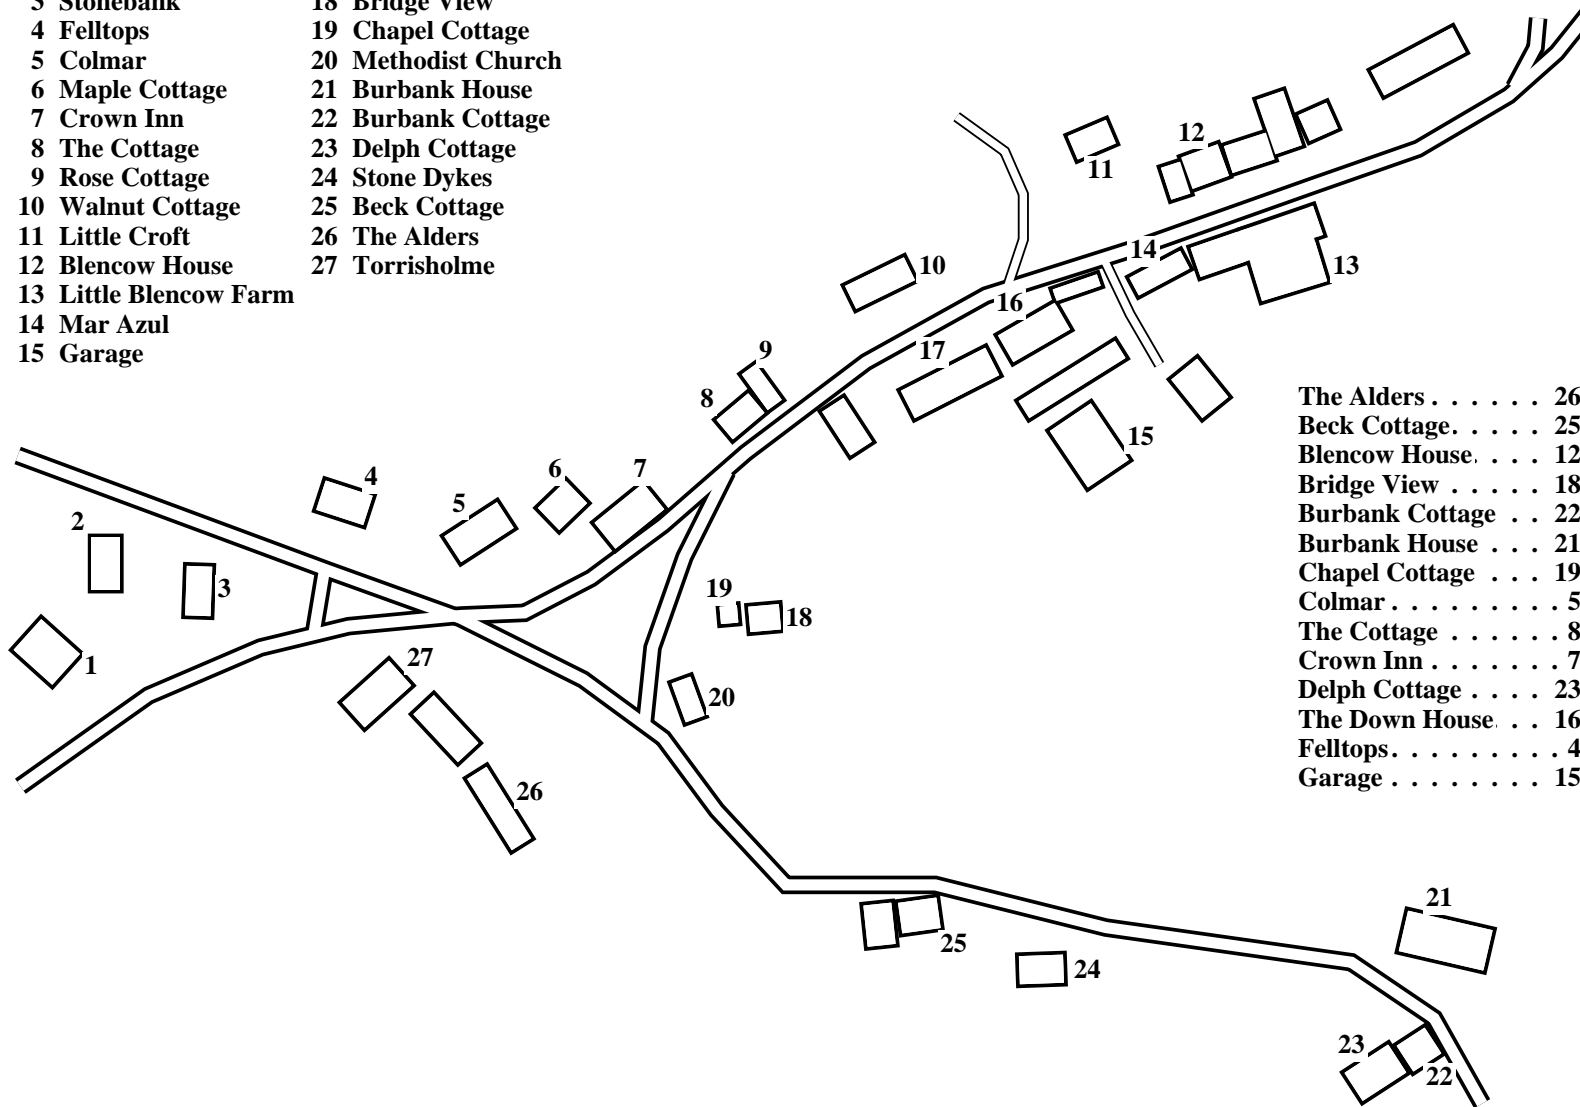

# Little Blencow

Caution: This map has not yet been checked by residents.  
There may be errors and omissions.

- 1 School House
- 2 Quarryfield
- 3 Stonebank
- 4 Felltops
- 5 Colmar
- 6 Maple Cottage
- 7 Crown Inn
- 8 The Cottage
- 9 Rose Cottage
- 10 Walnut Cottage
- 11 Little Croft
- 12 Blencow House
- 13 Little Blencow Farm
- 14 Mar Azul
- 15 Garage
- 16 The Down House
- 17 Ivy Cottage
- 18 Bridge View
- 19 Chapel Cottage
- 20 Methodist Church
- 21 Burbank House
- 22 Burbank Cottage
- 23 Delph Cottage
- 24 Stone Dykes
- 25 Beck Cottage
- 26 The Alders
- 27 Torrisholme

The Alders . . . . .	26	Ivy Cottage. . . . .	17
Beck Cottage. . . . .	25	Little Blencow Farm	13
Blencow House. . . . .	12	Little Croft. . . . .	11
Bridge View . . . . .	18	Maple Cottage. . . . .	6
Burbank Cottage . . . . .	22	Mar Azul. . . . .	14
Burbank House . . . . .	21	Methodist Church. . . . .	20
Chapel Cottage . . . . .	19	Quarryfield . . . . .	2
Colmar . . . . .	5	Rose Cottage. . . . .	9
The Cottage . . . . .	8	School House. . . . .	1
Crown Inn . . . . .	7	Stonebank . . . . .	3
Delph Cottage . . . . .	23	Stone Dykes . . . . .	24
The Down House. . . . .	16	Torrisholme . . . . .	27
Felltops. . . . .	4	Walnut Cottage . . . . .	10
Garage . . . . .	15		