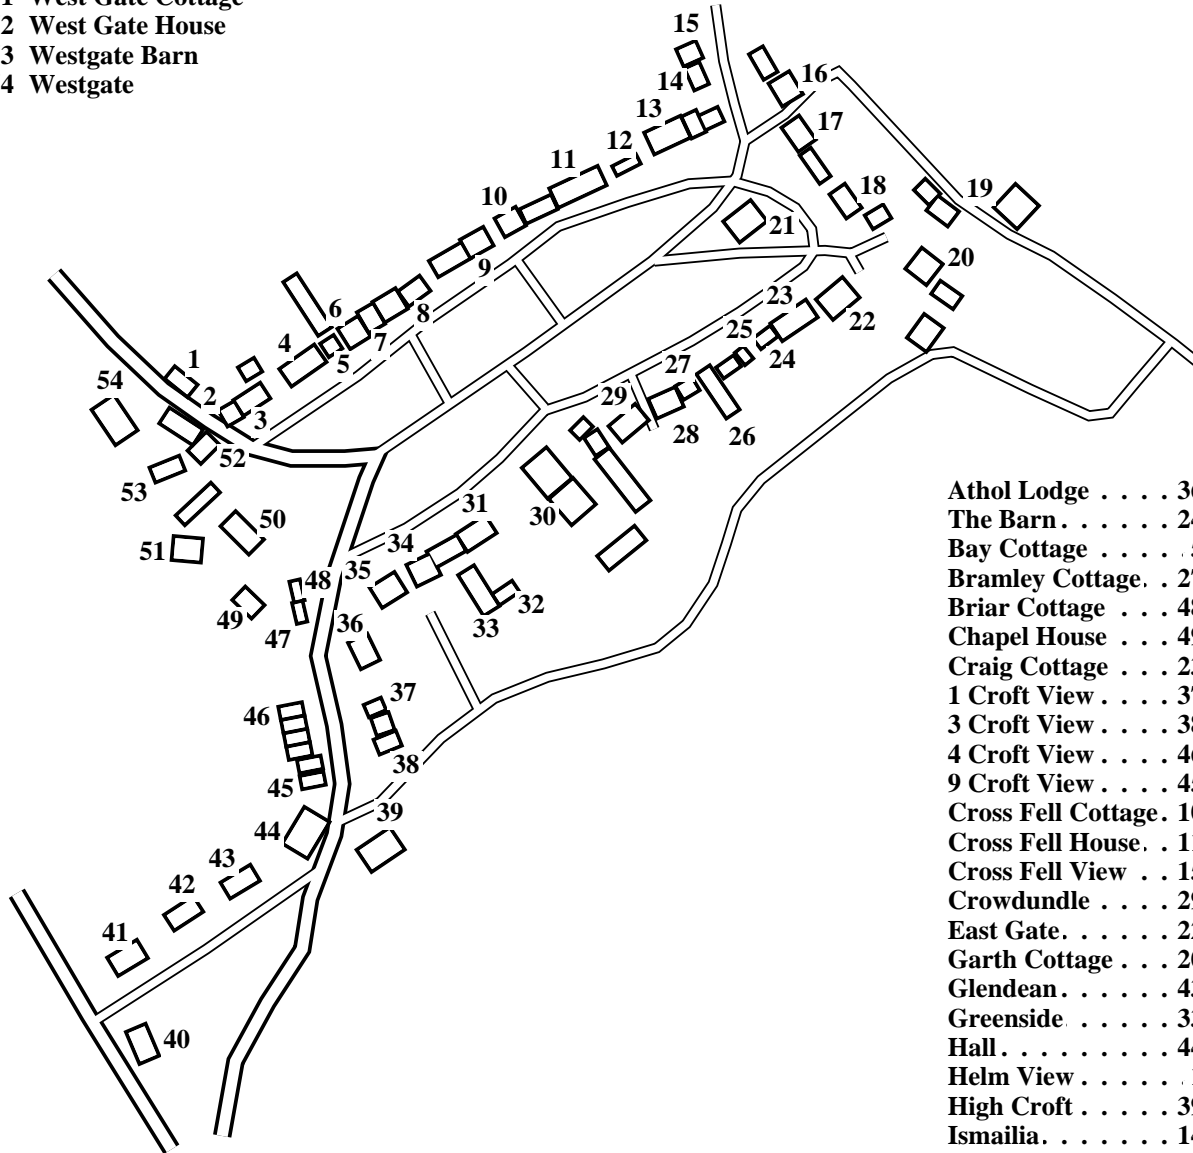

Milburn

Caution: This map has not yet been checked by residents.
There may be errors and omissions.

- 1 Helm View
- 2 Keld Cottage
- 3 Rylukean Barn
- 4 Keld House
- 5 Bay Cottage
- 6 Midtown House
- 7 Midtown Farm
- 8 Newlands
- 9 Sycamore House
- 10 Cross Fell Cottage
- 11 Cross Fell House
- 12 Wisteria
- 13 Laurel House
- 14 Ismailia
- 15 Cross Fell View
- 16 North Gate
- 17 Town Head
- 18 Red Carle
- 19 Town Head Farm
- 20 Garth Cottage
- 21 Milburn School
- 22 East Gate
- 23 Craig Cottage
- 24 The Barn
- 25 White House
- 26 Orchard Cottage
- 27 Bramley Cottage
- 28 Netherley
- 29 Crowdundle
- 30 Milburn House
- 31 Midgreen
- 32 Mid Green Cottage
- 33 Greenside
- 34 Linden Cottage
- 35 South Gate
- 36 Athol Lodge
- 37 1 Croft View
- 38 3 Croft View
- 39 High Croft
- 40 Thorn Dykes
- 41 Rosendene
- 42 Mayfield
- 43 Glendean
- 44 Hall
- 45 9 Croft View
- 46 4 Croft View
- 47 Wayside Cottage
- 48 Briar Cottage
- 49 Chapel House
- 50 Pennine View
- 51 West Gate Cottage
- 52 West Gate House
- 53 Westgate Barn
- 54 Westgate