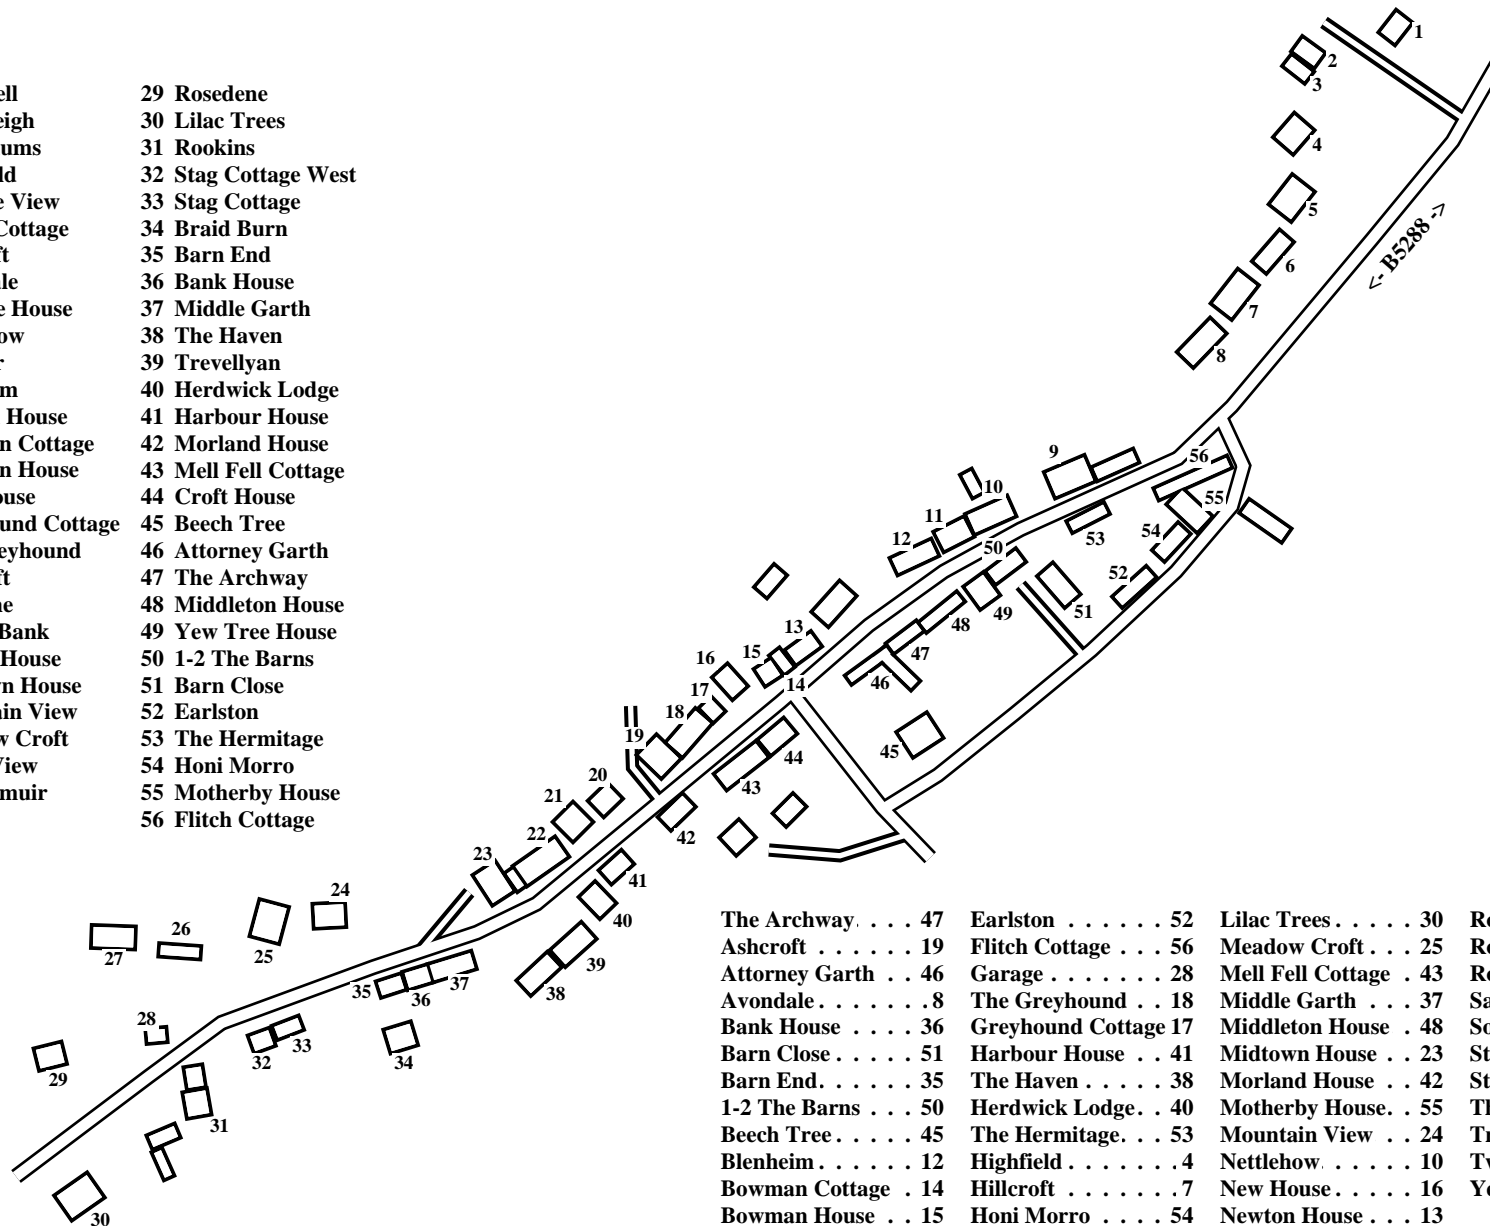

# Motherby

Caution: This map has not yet been checked by residents.  
There may be errors and omissions.

- 1 Rivendell
- 2 Thornleigh
- 3 Laburnums
- 4 Highfield
- 5 Pennine View
- 6 Crane Cottage
- 7 Hillcroft
- 8 Avondale
- 9 Jasmine House
- 10 Nettlehow
- 11 Sangsar
- 12 Blenheim
- 13 Newton House
- 14 Bowman Cottage
- 15 Bowman House
- 16 New House
- 17 Greyhound Cottage
- 18 The Greyhound
- 19 Ashcroft
- 20 Oakdene
- 21 Laurel Bank
- 22 Rowan House
- 23 Midtown House
- 24 Mountain View
- 25 Meadow Croft
- 26 South View
- 27 Tweedsmuir
- 28 Garage
- 29 Rosedene
- 30 Lilac Trees
- 31 Rookins
- 32 Stag Cottage West
- 33 Stag Cottage
- 34 Braid Burn
- 35 Barn End
- 36 Bank House
- 37 Middle Garth
- 38 The Haven
- 39 Trevellyan
- 40 Herdwick Lodge
- 41 Harbour House
- 42 Morland House
- 43 Mell Fell Cottage
- 44 Croft House
- 45 Beech Tree
- 46 Attorney Garth
- 47 The Archway
- 48 Middleton House
- 49 Yew Tree House
- 50 1-2 The Barns
- 51 Barn Close
- 52 Earlston
- 53 The Hermitage
- 54 Honi Morro
- 55 Motherby House
- 56 Flitch Cottage