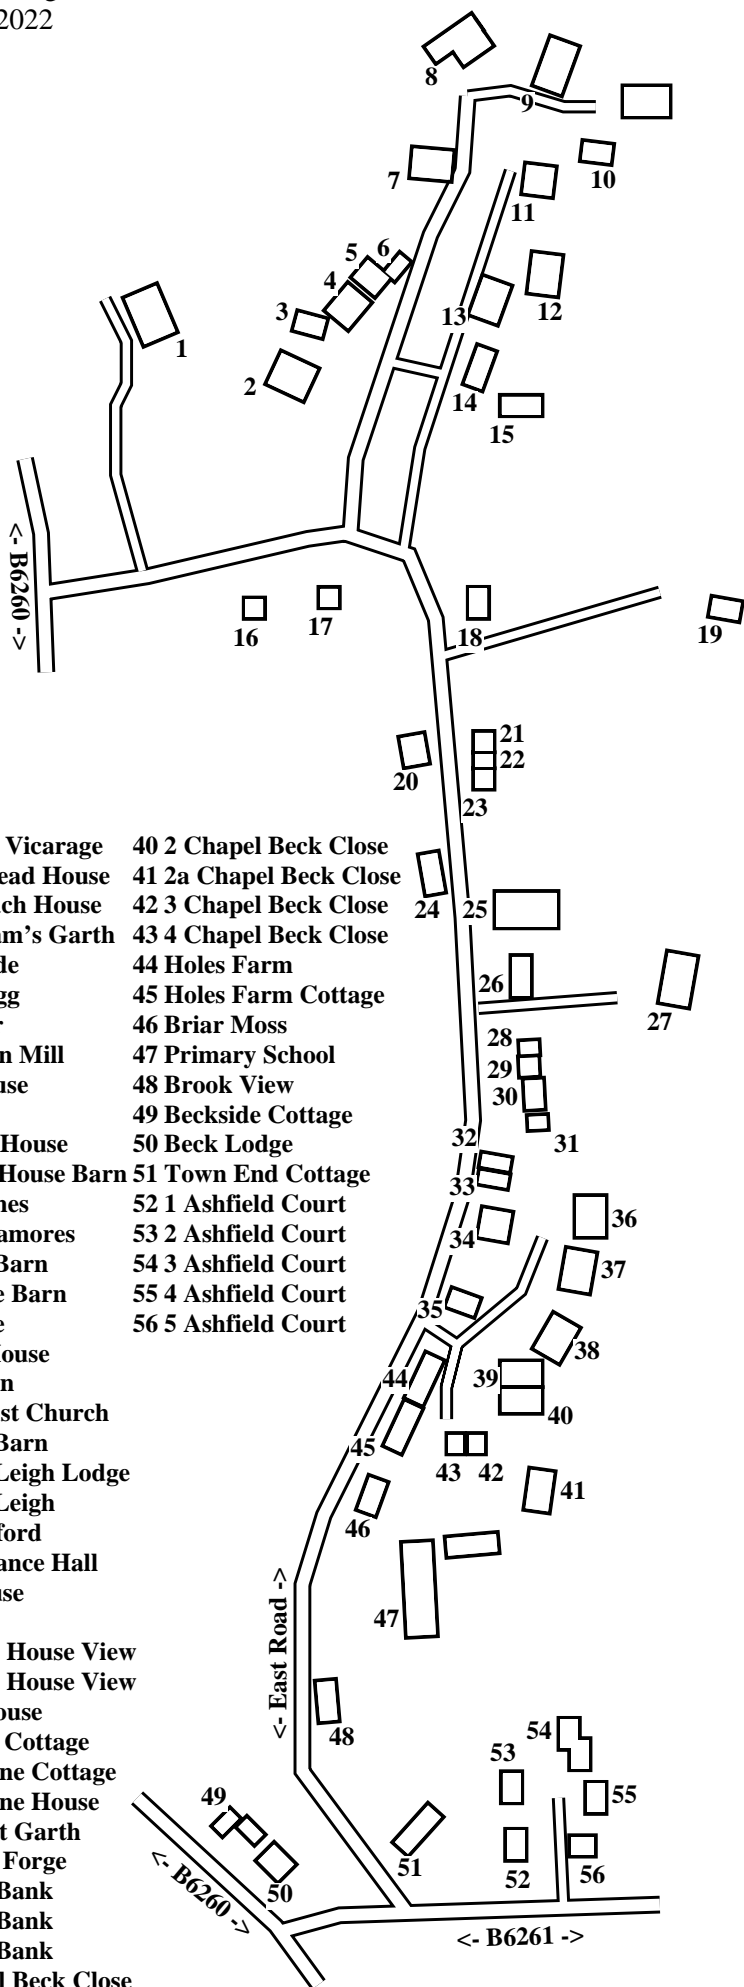

Orton (East)

Thanks to Google Maps, OpenStreetMap and residents.

- 1 The Old Vicarage
- 2 Town Head House
- 3 The Coach House
- 4 Wyndham's Garth
- 5 Brookside
- 6 High Rigg
- 7 Ingmoor
- 8 Old Corn Mill
- 9 Mill House
- 10 Millcote
- 11 Reveley House
- 12 Wardle House Barn
- 13 Beckstones
- 14 The Sycamores
- 15 Linden Barn
- 16 Becksides Barn
- 17 Becksides
- 18 White House
- 19 Top Barn
- 20 Methodist Church
- 21 Chapel Barn
- 22 Combe Leigh Lodge
- 23 Combe Leigh
- 24 Shallowford
- 25 Temperance Hall
- 26 Hill House
- 27 Hill Top
- 28 1 School House View
- 29 2 School House View
- 30 Croft House
- 31 Lancing Cottage
- 32 Redmayne Cottage
- 33 Redmayne House
- 34 Chestnut Garth
- 35 Butler's Forge
- 36 3 Bessy Bank
- 37 2 Bessy Bank
- 38 1 Bessy Bank
- 39 1 Chapel Beck Close
- 40 2 Chapel Beck Close
- 41 2a Chapel Beck Close
- 42 3 Chapel Beck Close
- 43 4 Chapel Beck Close
- 44 Holes Farm
- 45 Holes Farm Cottage
- 46 Briar Moss
- 47 Primary School
- 48 Brook View
- 49 Becksides Cottage
- 50 Beck Lodge
- 51 Town End Cottage
- 52 1 Ashfield Court
- 53 2 Ashfield Court
- 54 3 Ashfield Court
- 55 4 Ashfield Court
- 56 5 Ashfield Court