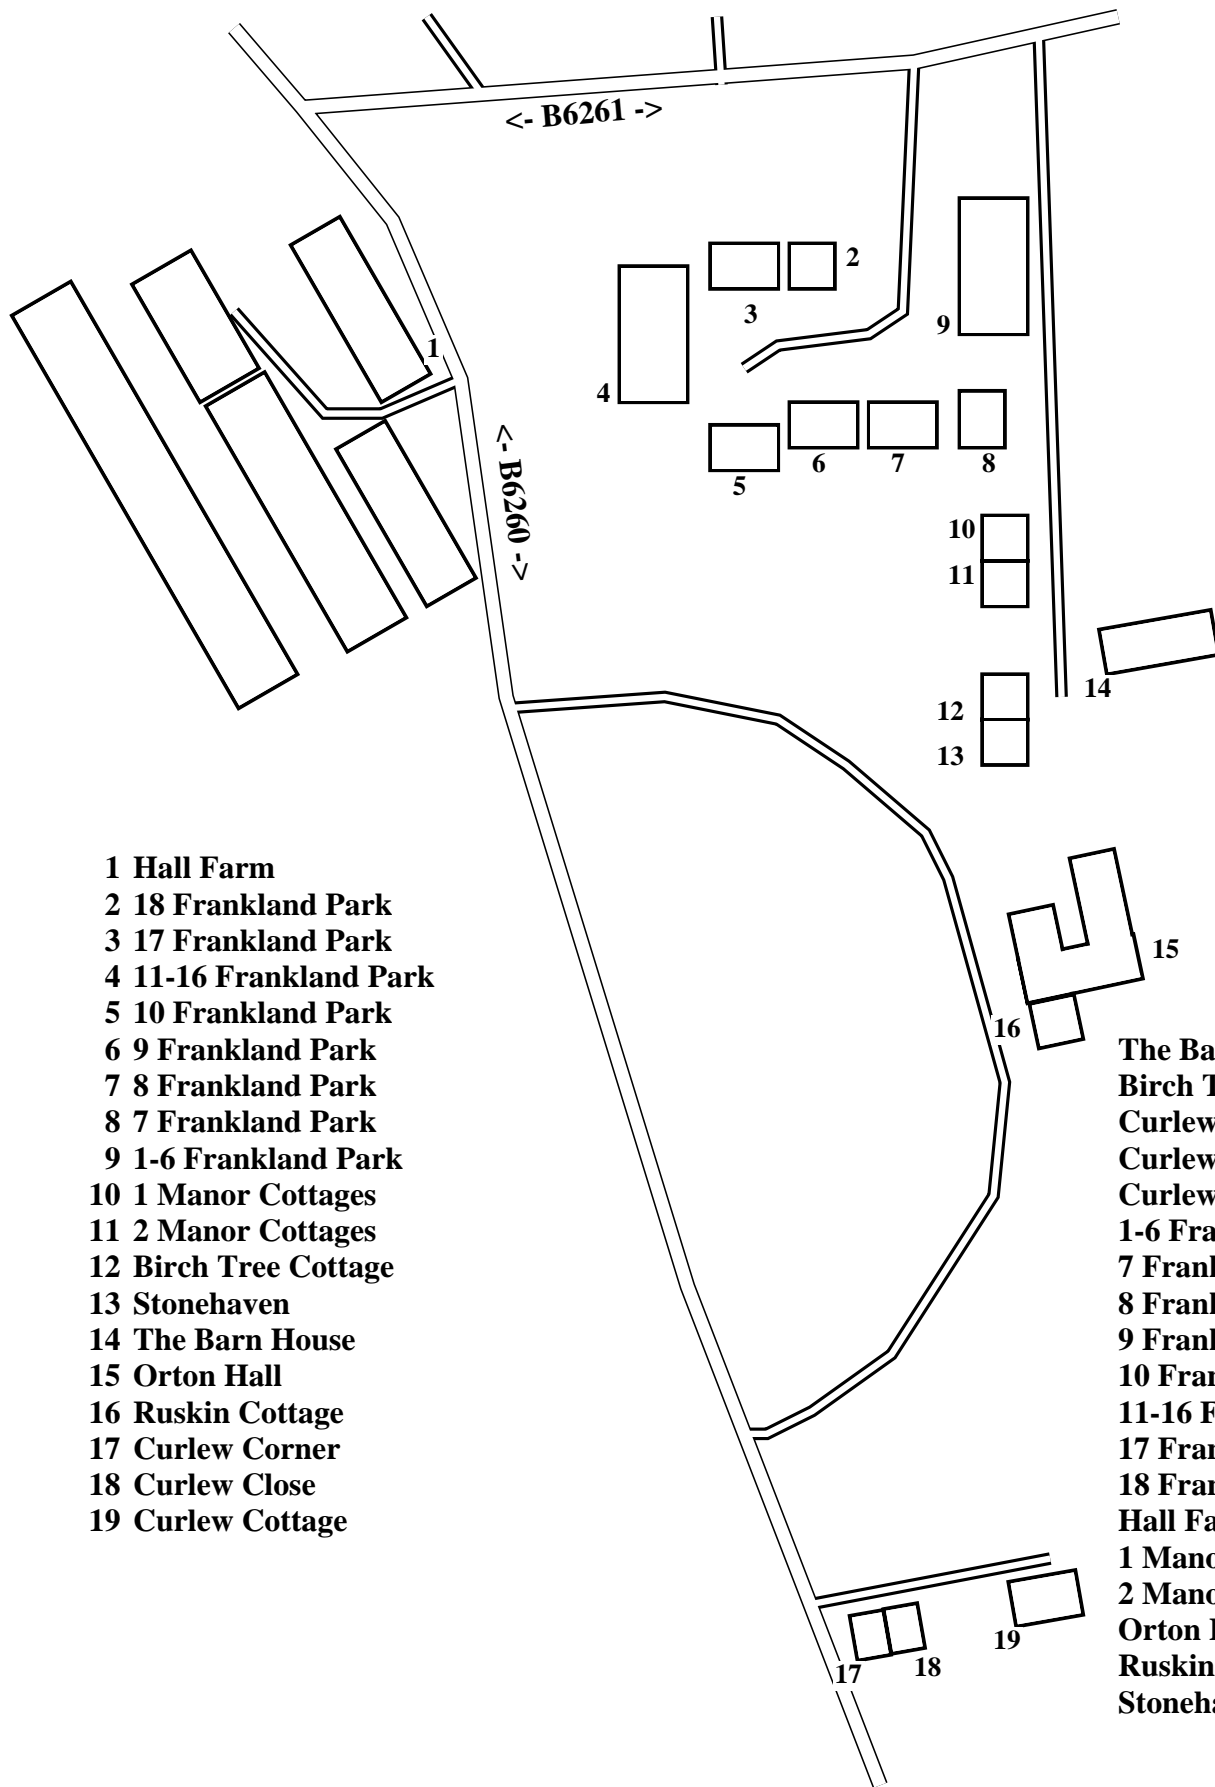

Orton (South)

Help from Google Maps, OpenStreetMap and residents.

- 1 Hall Farm
- 2 18 Frankland Park
- 3 17 Frankland Park
- 4 11-16 Frankland Park
- 5 10 Frankland Park
- 6 9 Frankland Park
- 7 8 Frankland Park
- 8 7 Frankland Park
- 9 1-6 Frankland Park
- 10 1 Manor Cottages
- 11 2 Manor Cottages
- 12 Birch Tree Cottage
- 13 Stonehaven
- 14 The Barn House
- 15 Orton Hall
- 16 Ruskin Cottage
- 17 Curlew Corner
- 18 Curlew Close
- 19 Curlew Cottage

- The Barn House . . 14
- Birch Tree Cottage 12
- Curlew Close. . . 18
- Curlew Corner. . . 17
- Curlew Cottage . . 19
- 1-6 Frankland Park .9
- 7 Frankland Park . .8
- 8 Frankland Park . .7
- 9 Frankland Park . .6
- 10 Frankland Park .5
- 11-16 Frankland Park 4
- 17 Frankland Park .3
- 18 Frankland Park .2
- Hall Farm1
- 1 Manor Cottages . 10
- 2 Manor Cottages . 11
- Orton Hall15
- Ruskin Cottage . . 16
- Stonehaven.13