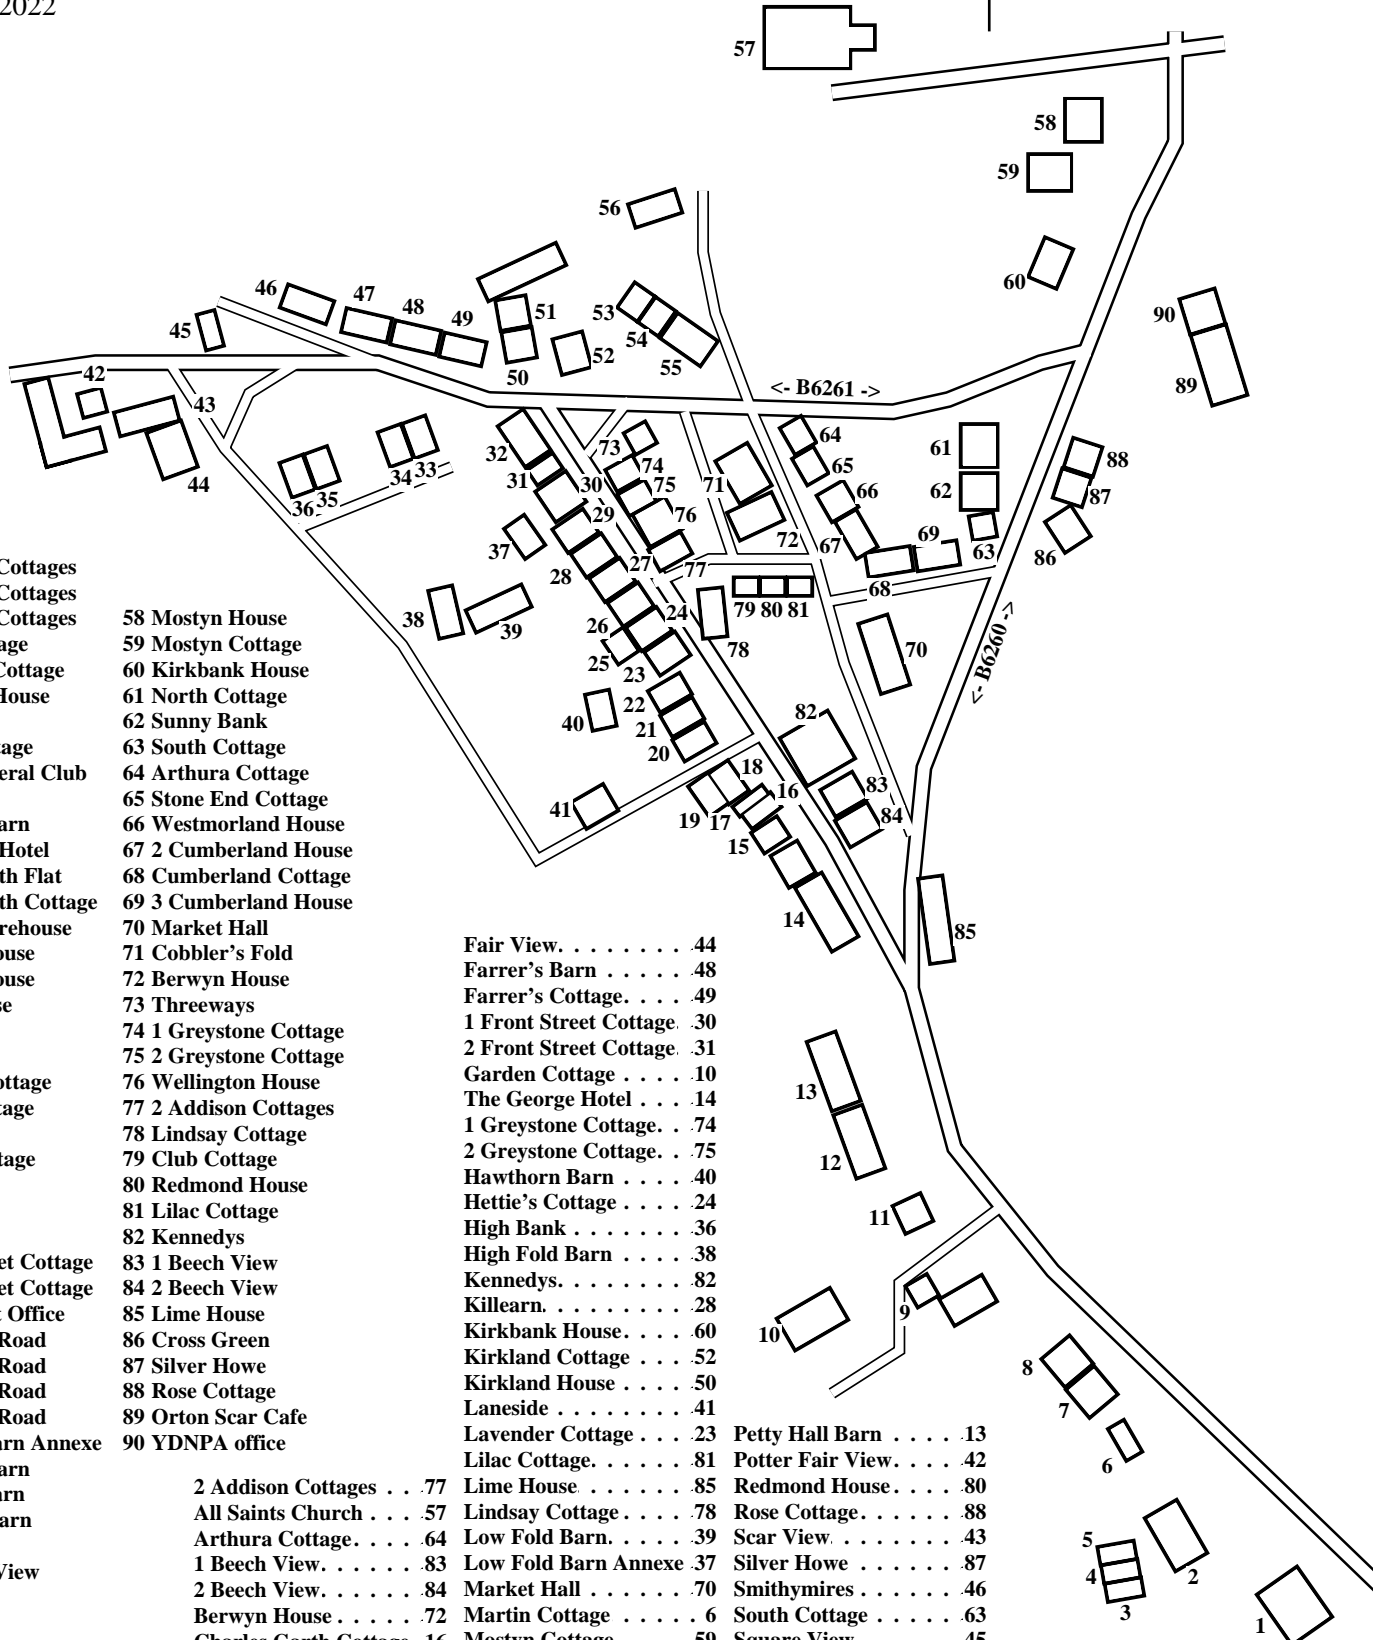

Orton (West)

Help from Google Maps, OpenStreetMap and residents.

- 1 East View
- 2 Oaklands
- 3 1 Oaklands Cottages
- 4 2 Oaklands Cottages
- 5 3 Oaklands Cottages
- 6 Martin Cottage
- 7 Old School Cottage
- 8 Old School House
- 9 East Lynne
- 10 Garden Cottage
- 11 The Old Liberal Club
- 12 Petty Hall
- 13 Petty Hall Barn
- 14 The George Hotel
- 15 Charles Garth Flat
- 16 Charles Garth Cottage
- 17 The Old Warehouse
- 18 1 Winder House
- 19 2 Winder House
- 20 Dufton House
- 21 Stone Leigh
- 22 Swan Villa
- 23 Lavender Cottage
- 24 Hettie's Cottage
- 25 Tyson
- 26 Wilyam Cottage
- 27 The Cottage
- 28 Killearn
- 29 Stronvar
- 30 1 Front Street Cottage
- 31 2 Front Street Cottage
- 32 Store & Post Office
- 33 4 West End Road
- 34 3 West End Road
- 35 2 West End Road
- 36 1 West End Road
- 37 Low Fold Barn Annexe
- 38 High Fold Barn
- 39 Low Fold Barn
- 40 Hawthorn Barn
- 41 Laneside
- 42 Potter Fair View
- 43 Scar View
- 44 Fair View
- 45 Square View
- 46 Smithymires
- 47 West End Cottage
- 48 Farrer's Barn
- 49 Farrer's Cottage
- 50 Kirkland House
- 51 Church View Cottages
- 52 Kirkland Cottage
- 53 1 Waverley Barn
- 54 2 Waverley Barn
- 55 Waverley
- 56 The Vicarage
- 57 All Saints Church

- 58 Mostyn House
- 59 Mostyn Cottage
- 60 Kirkbank House
- 61 North Cottage
- 62 Sunny Bank
- 63 South Cottage
- 64 Arthura Cottage
- 65 Stone End Cottage
- 66 Westmorland House
- 67 2 Cumberland House
- 68 Cumberland Cottage
- 69 3 Cumberland House
- 70 Market Hall
- 71 Cobbler's Fold
- 72 Berwyn House
- 73 Threeways
- 74 1 Greystone Cottage
- 75 2 Greystone Cottage
- 76 Wellington House
- 77 2 Addison Cottages
- 78 Lindsay Cottage
- 79 Club Cottage
- 80 Redmond House
- 81 Lilac Cottage
- 82 Kennedys
- 83 1 Beech View
- 84 2 Beech View
- 85 Lime House
- 86 Cross Green
- 87 Silver Howe
- 88 Rose Cottage
- 89 Orton Scar Cafe
- 90 YDNPA office