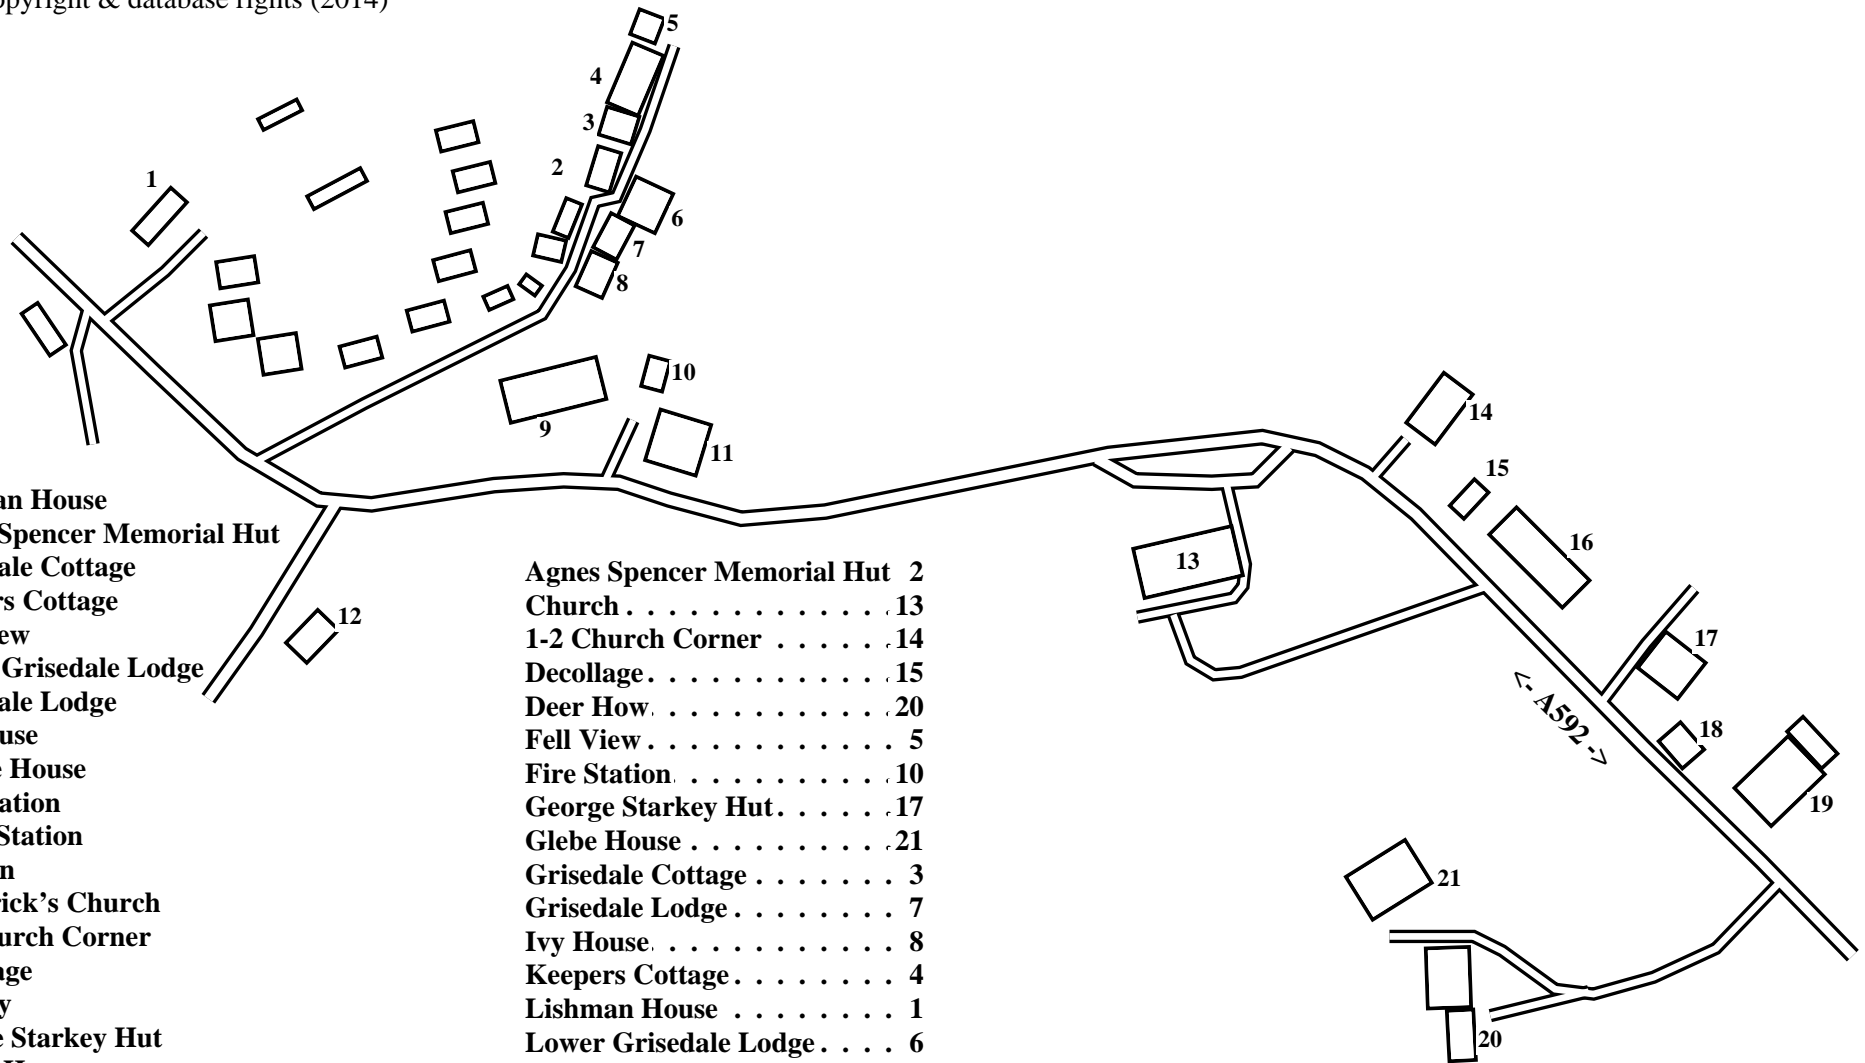

Patterdale

Caution: This map has not yet been checked by residents.
There may be errors and omissions.

- 1 Lishman House
- 2 Agnes Spencer Memorial Hut
- 3 Grisedale Cottage
- 4 Keepers Cottage
- 5 Fell View
- 6 Lower Grisedale Lodge
- 7 Grisedale Lodge
- 8 Ivy House
- 9 Ogilvie House
- 10 Fire Station
- 11 Police Station
- 12 Pavilion
- 13 St Patrick's Church
- 14 1-2 Church Corner
- 15 Decollage
- 16 Rectory
- 17 George Starkey Hut
- 18 School House
- 19 School
- 20 Deer How
- 21 Glebe House

- Agnes Spencer Memorial Hut 2
- Church 13
- 1-2 Church Corner 14
- Decollage 15
- Deer How 20
- Fell View 5
- Fire Station 10
- George Starkey Hut 17
- Glebe House 21
- Grisedale Cottage 3
- Grisedale Lodge 7
- Ivy House 8
- Keepers Cottage 4
- Lishman House 1
- Lower Grisedale Lodge 6
- Mountain Rescue Centre 9
- Ogilvie House 9
- Pavilion 12
- Police Station 11
- Rectory 16
- School 19
- School House 18
- St Patrick's Church 13