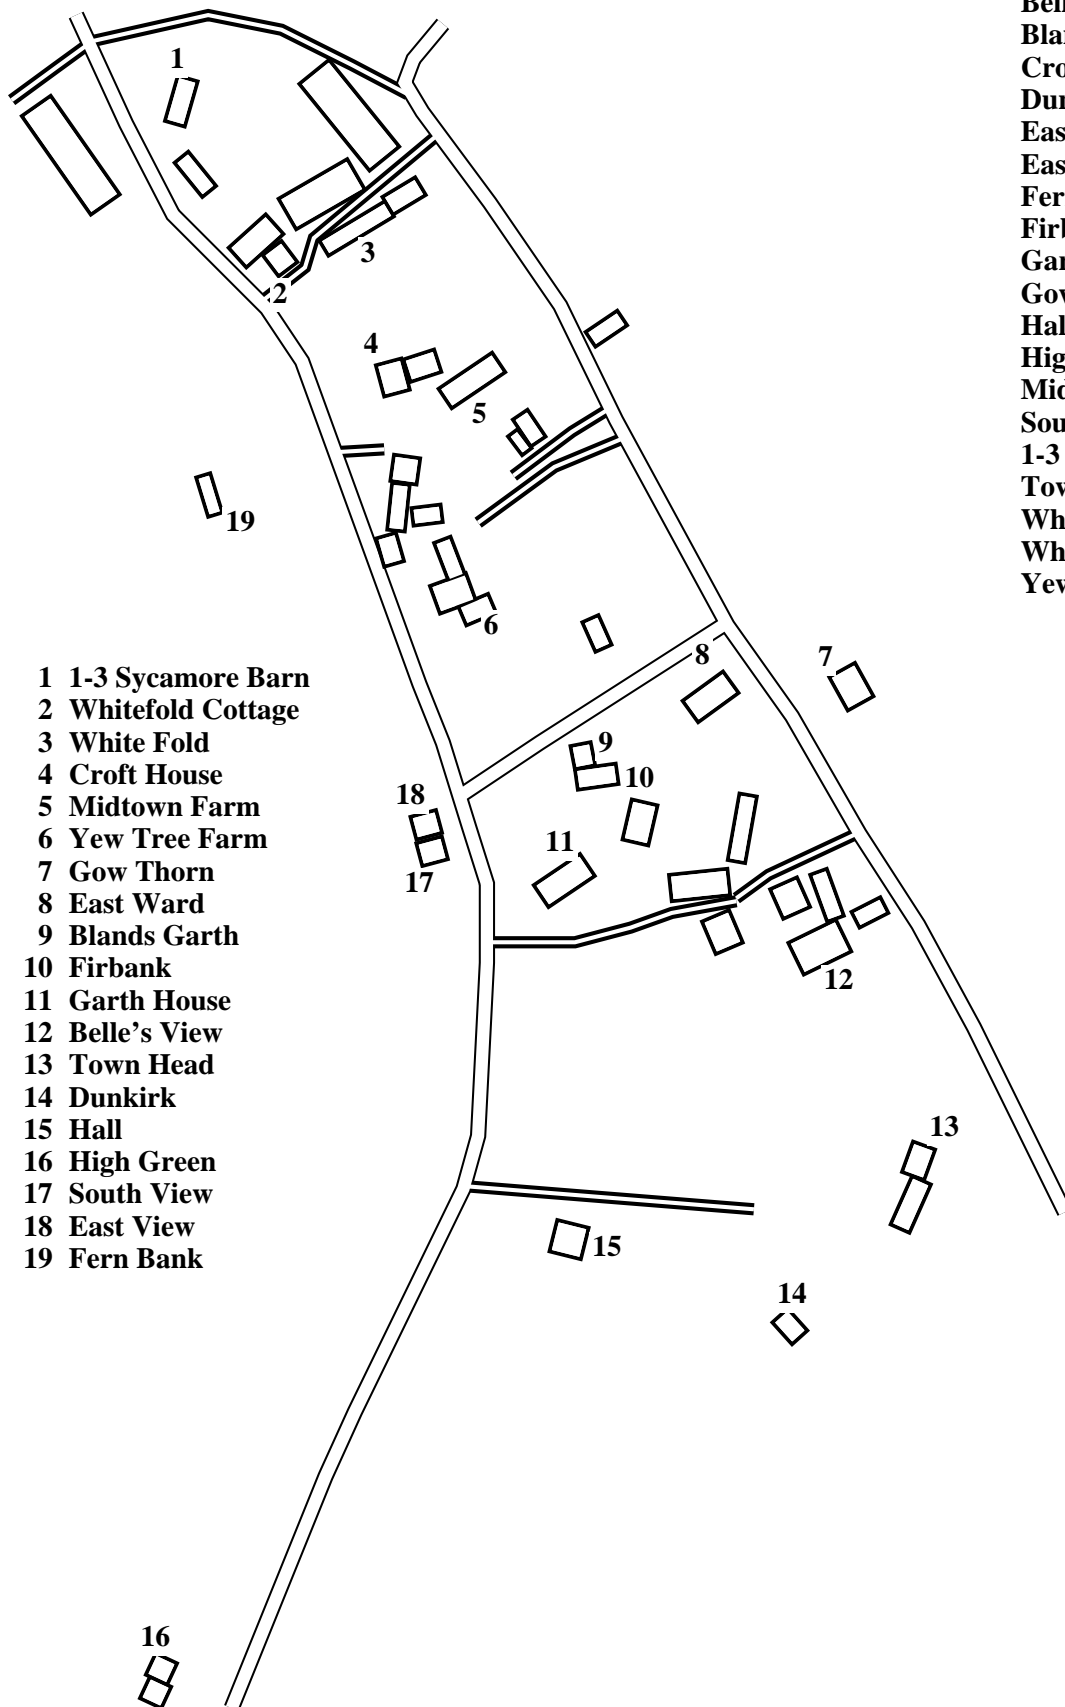

Reagill

Caution: This map has not yet been checked by residents.
There may be errors and omissions.

- Belle's View 12
- Blands Garth 9
- Croft House 4
- Dunkirk 14
- East View 18
- East Ward 8
- Fern Bank 19
- Firbank 10
- Garth House 11
- Gow Thorn 7
- Hall 15
- High Green 16
- Midtown Farm 5
- South View 17
- 1-3 Sycamore Barn . . . 1
- Town Head 13
- White Fold 3
- Whitefold Cottage . . 2
- Yew Tree Farm . . . 6

- 1 1-3 Sycamore Barn
- 2 Whitefold Cottage
- 3 White Fold
- 4 Croft House
- 5 Midtown Farm
- 6 Yew Tree Farm
- 7 Gow Thorn
- 8 East Ward
- 9 Blands Garth
- 10 Firbank
- 11 Garth House
- 12 Belle's View
- 13 Town Head
- 14 Dunkirk
- 15 Hall
- 16 High Green
- 17 South View
- 18 East View
- 19 Fern Bank