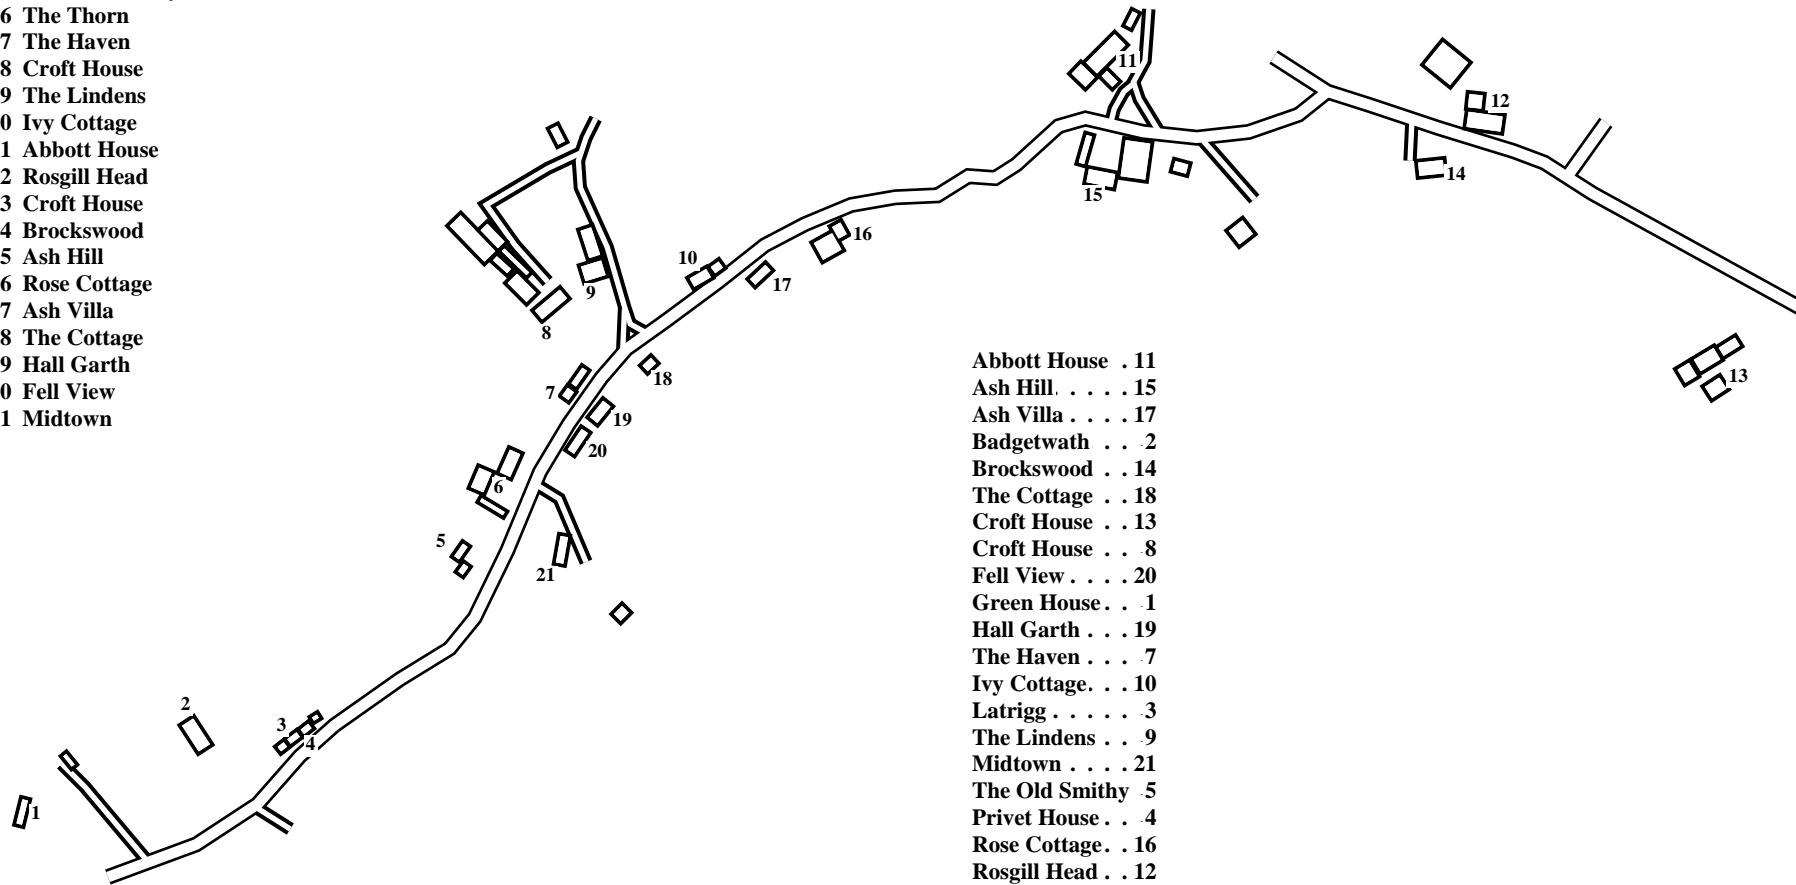

# Rosgill

Caution: This map has not yet been checked by residents.  
There may be errors and omissions.

- 1 Green House
- 2 Badgetwath
- 3 Latrigg
- 4 Privet House
- 5 The Old Smithy
- 6 The Thorn
- 7 The Haven
- 8 Croft House
- 9 The Lindens
- 10 Ivy Cottage
- 11 Abbott House
- 12 Rosgill Head
- 13 Croft House
- 14 Brockwood
- 15 Ash Hill
- 16 Rose Cottage
- 17 Ash Villa
- 18 The Cottage
- 19 Hall Garth
- 20 Fell View
- 21 Midtown

- Abbott House . . 11
- Ash Hill . . . . 15
- Ash Villa . . . . 17
- Badgetwath . . . 2
- Brockwood . . . 14
- The Cottage . . . 18
- Croft House . . . 13
- Croft House . . . 8
- Fell View . . . . 20
- Green House . . . 1
- Hall Garth . . . . 19
- The Haven . . . . 7
- Ivy Cottage . . . 10
- Latrigg . . . . . 3
- The Lindens . . . 9
- Midtown . . . . . 21
- The Old Smithy . 5
- Privet House . . . 4
- Rose Cottage . . . 16
- Rosgill Head . . . 12
- The Thorn . . . . . 6