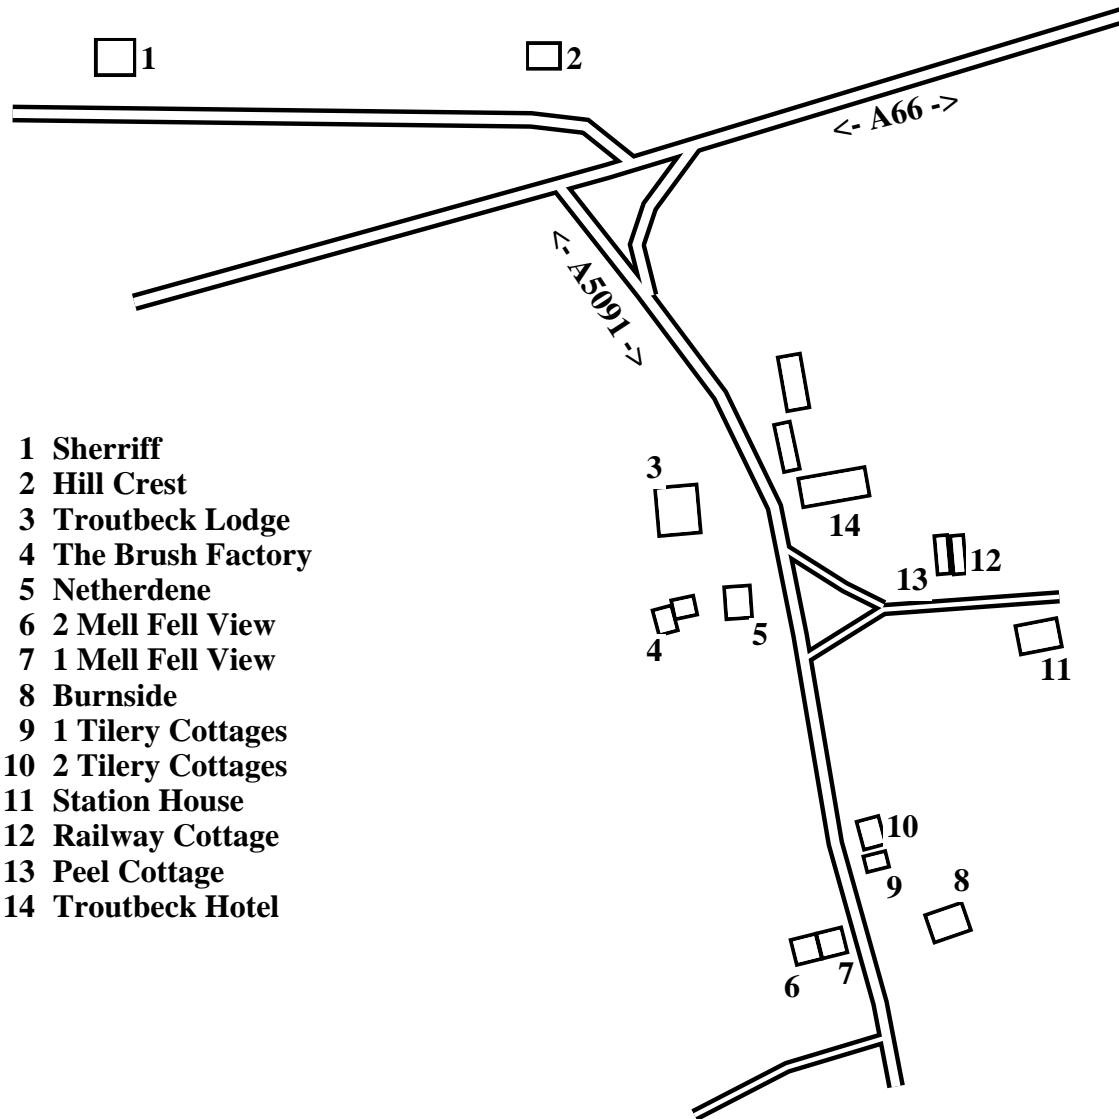

# Troutbeck

Caution: This map has not yet been checked by residents.  
 There may be errors and omissions.

- 1 Sherriff
- 2 Hill Crest
- 3 Troutbeck Lodge
- 4 The Brush Factory
- 5 Netherdene
- 6 2 Mell Fell View
- 7 1 Mell Fell View
- 8 Burnside
- 9 1 Tilery Cottages
- 10 2 Tilery Cottages
- 11 Station House
- 12 Railway Cottage
- 13 Peel Cottage
- 14 Troutbeck Hotel

- The Brush Factory . . . 4
- Burnside . . . . . 8
- Hill Crest. . . . . 2
- 1 Mell Fell View . . . 7
- 2 Mell Fell View . . . 6
- Netherdene. . . . . 5
- Peel Cottage . . . . 13
- Railway Cottage. . 12
- Sherriff. . . . . 1
- Station House . . . 11
- 1 Tilery Cottages. . . 9
- 2 Tilery Cottages. . 10
- Troutbeck Hotel. . 14
- Troutbeck Lodge . . 3