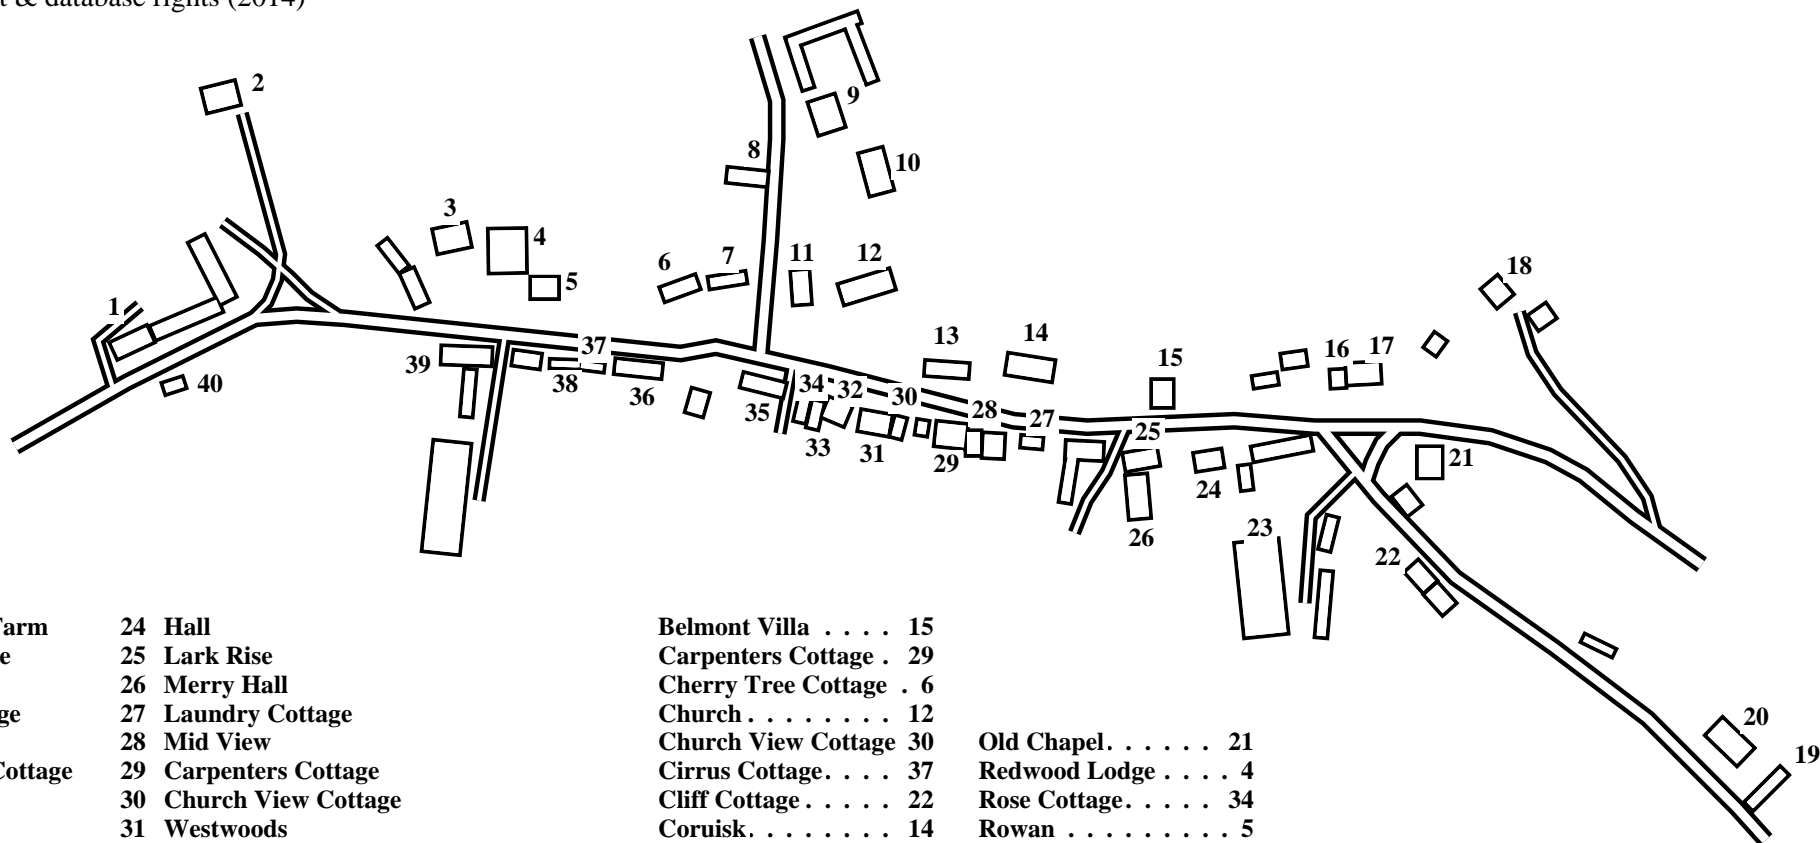

Boltby

Caution: This map has not yet been checked by residents.
There may be errors and omissions.

- | | |
|------------------------|------------------------|
| 1 West Gurtof Farm | 24 Hall |
| 2 Gurtof Cottage | 25 Lark Rise |
| 3 Spring Garth | 26 Merry Hall |
| 4 Redwood Lodge | 27 Laundry Cottage |
| 5 Rowan | 28 Mid View |
| 6 Cherry Tree Cottage | 29 Carpenters Cottage |
| 7 Spring Bank | 30 Church View Cottage |
| 8 Northend | 31 Westwoods |
| 9 White Gates | 32 Thorntree Cottage |
| 10 Gatherstones | 33 Woodbine Cottage |
| 11 Stonedene | 34 Rose Cottage |
| 12 Holy Trinity Church | 35 Hawthorn House |
| 13 Ivy Cottage | 36 South Side |
| 14 Coruisk | 37 Cirrus Cottage |
| 15 Belmont Villa | 38 The Cottage |
| 16 Wesley View | 39 Johnstone Arms |
| 17 School House | 40 Scar View |
| 18 Willow Tree Cottage | |
| 19 Underscar Cottage | |
| 20 Fernlea Farm | |
| 21 Old Chapel | |
| 22 Cliff Cottage | |
| 23 Town Pasture Farm | |

- | | |
|-------------------------------|----|
| Belmont Villa | 15 |
| Carpenters Cottage | 29 |
| Cherry Tree Cottage | 6 |
| Church | 12 |
| Church View Cottage | 30 |
| Cirrus Cottage. | 37 |
| Cliff Cottage | 22 |
| Coruisk. | 14 |
| The Cottage | 38 |
| Defibrillator | 24 |
| Fernlea Farm | 20 |
| Gatherstones. | 10 |
| Gurtof Cottage. | 2 |
| Hall. | 24 |
| Hawthorn House | 35 |
| Holy Trinity Church | 12 |
| Ivy Cottage. | 13 |
| Johnstone Arms | 39 |
| Lark Rise. | 25 |
| Laundry Cottage | 27 |
| Merry Hall. | 26 |
| Mid View. | 28 |
| Northend. | 8 |
| Old Chapel. | 21 |
| Redwood Lodge | 4 |
| Rose Cottage. | 34 |
| Rowan | 5 |
| Scar View | 40 |
| School House. | 17 |
| South Side | 36 |
| Spring Bank | 7 |
| Spring Garth. | 3 |
| Stonedene | 11 |
| Thorntree Cottage. | 32 |
| Town Pasture Farm. | 23 |
| Underscar Cottage | 19 |
| Wesley View | 16 |
| West Gurtof Farm. | 1 |
| Westwoods. | 31 |
| White Gates | 9 |
| Willow Tree Cottage | 18 |
| Woodbine Cottage. | 33 |