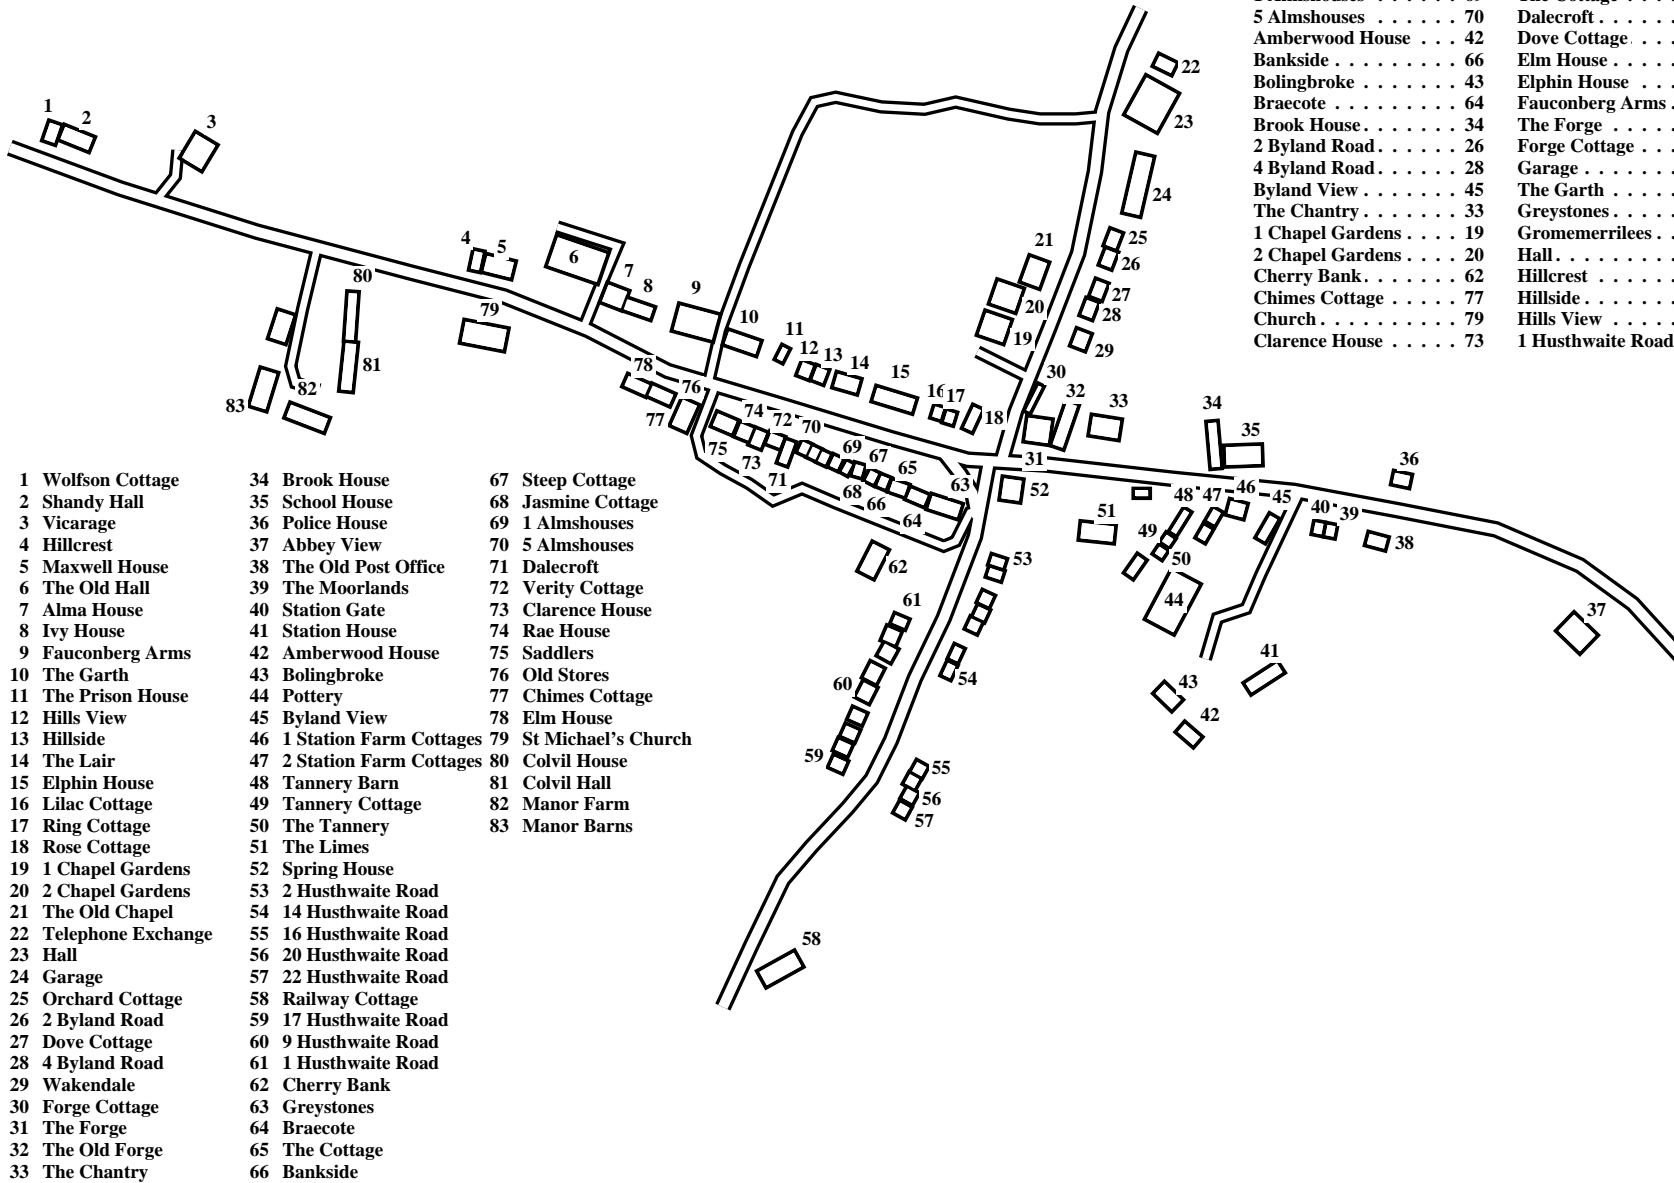

Coxwold

Caution: This map has not yet been checked by residents.
There may be errors and omissions.

- 1 Wolfson Cottage
- 2 Shandy Hall
- 3 Vicarage
- 4 Hillcrest
- 5 Maxwell House
- 6 The Old Hall
- 7 Alma House
- 8 Ivy House
- 9 Fauconberg Arms
- 10 The Garth
- 11 The Prison House
- 12 Hillside
- 13 Hillside
- 14 The Lair
- 15 Elphin House
- 16 Lilac Cottage
- 17 Ring Cottage
- 18 Rose Cottage
- 19 1 Chapel Gardens
- 20 2 Chapel Gardens
- 21 The Old Chapel
- 22 Telephone Exchange
- 23 Hall
- 24 Garage
- 25 Orchard Cottage
- 26 2 Byland Road
- 27 Dove Cottage
- 28 4 Byland Road
- 29 Wakendale
- 30 Forge Cottage
- 31 The Forge
- 32 The Old Forge
- 33 The Chantry
- 34 Brook House
- 35 School House
- 36 Police House
- 37 Abbey View
- 38 The Old Post Office
- 39 The Moorlands
- 40 Station Gate
- 41 Station House
- 42 Amberwood House
- 43 Bolingbroke
- 44 Pottery
- 45 Byland View
- 46 1 Station Farm Cottages
- 47 2 Station Farm Cottages
- 48 Tannery Barn
- 49 Tannery Cottage
- 50 The Tannery
- 51 The Limes
- 52 Spring House
- 53 2 Husthwaite Road
- 54 14 Husthwaite Road
- 55 16 Husthwaite Road
- 56 20 Husthwaite Road
- 57 22 Husthwaite Road
- 58 Railway Cottage
- 59 17 Husthwaite Road
- 60 9 Husthwaite Road
- 61 1 Husthwaite Road
- 62 Cherry Bank
- 63 Greystones
- 64 Braecote
- 65 The Cottage
- 66 Bankside
- 67 Steep Cottage
- 68 Jasmine Cottage
- 69 1 Almshouses
- 70 5 Almshouses
- 71 Dalecroft
- 72 Verity Cottage
- 73 Clarence House
- 74 Rae House
- 75 Saddlers
- 76 Old Stores
- 77 Chimes Cottage
- 78 Elm House
- 79 St Michael's Church
- 80 Colvil House
- 81 Colvil Hall
- 82 Manor Farm
- 83 Manor Barns