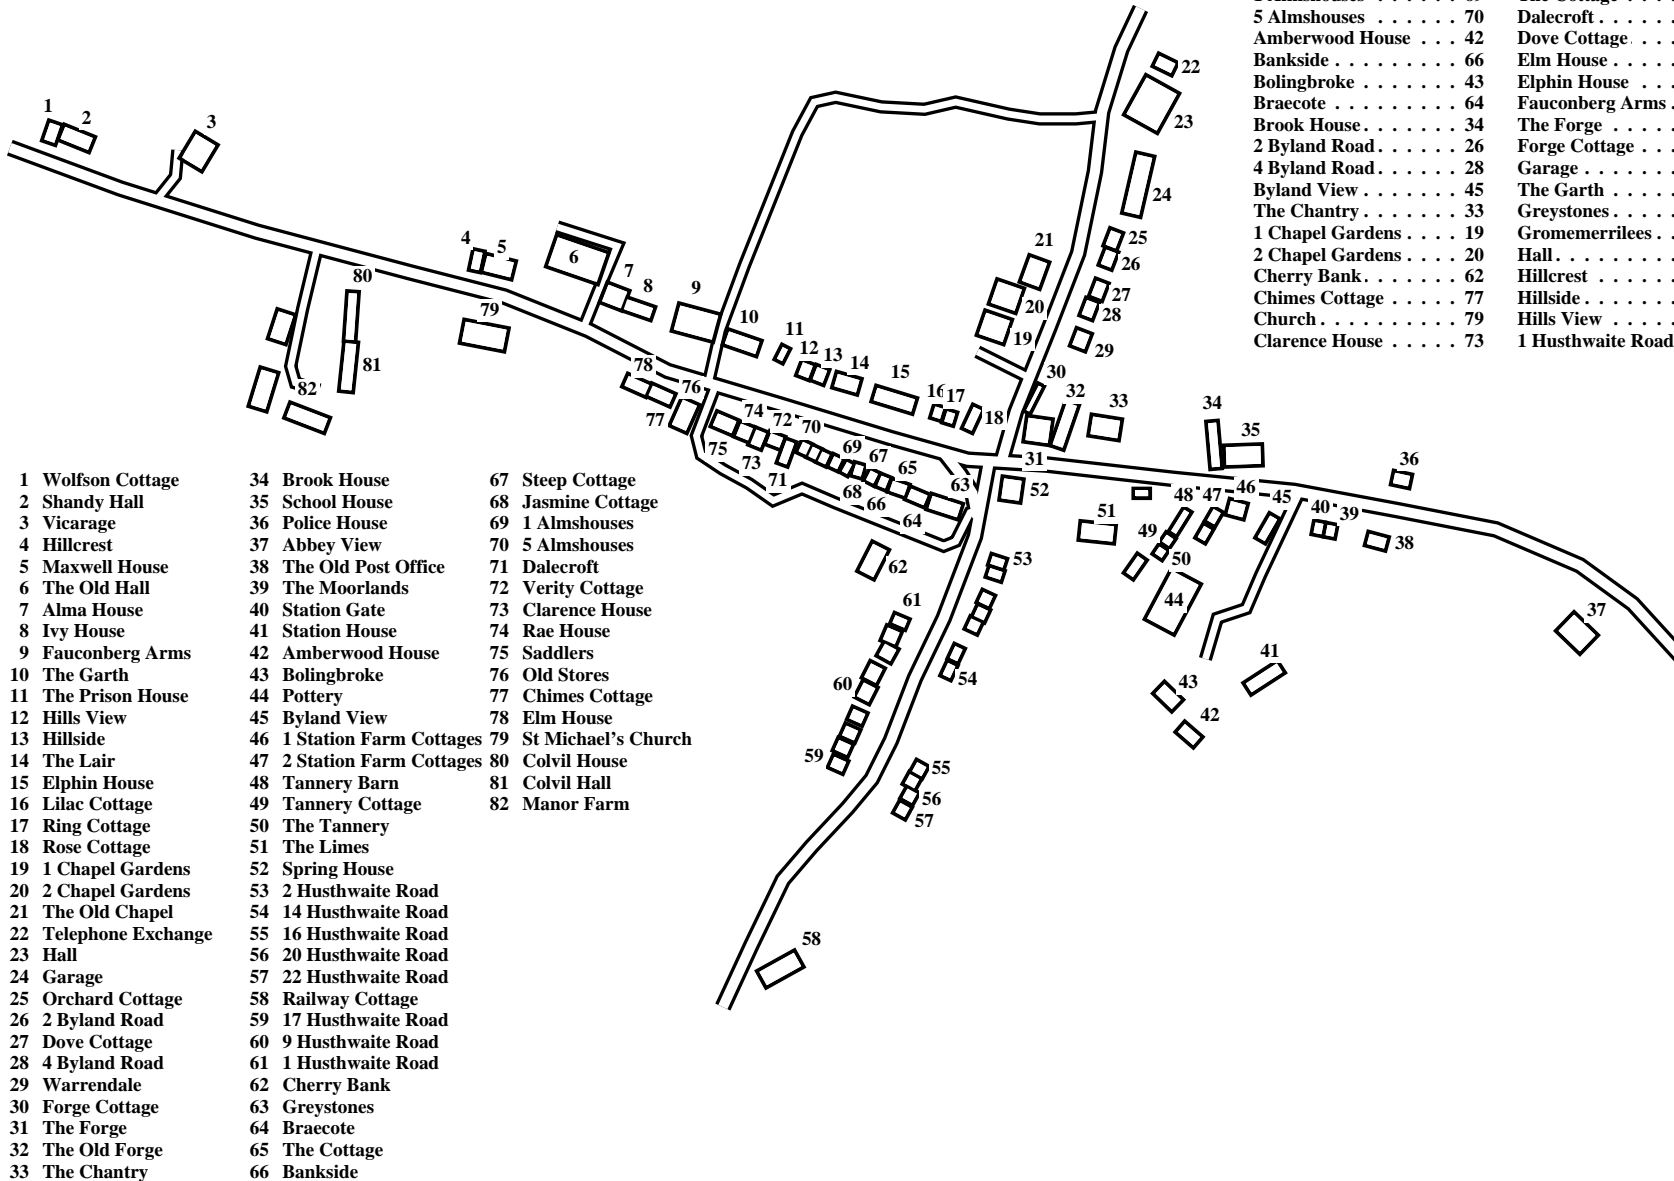

Coxwold

Caution: This map has not yet been checked by residents.
There may be errors and omissions.

- 1 Wolfson Cottage
- 2 Shandy Hall
- 3 Vicarage
- 4 Hillcrest
- 5 Maxwell House
- 6 The Old Hall
- 7 Alma House
- 8 Ivy House
- 9 Fauconberg Arms
- 10 The Garth
- 11 The Prison House
- 12 Hillside
- 13 Hillside
- 14 The Lair
- 15 Elphin House
- 16 Lilac Cottage
- 17 Ring Cottage
- 18 Rose Cottage
- 19 1 Chapel Gardens
- 20 2 Chapel Gardens
- 21 The Old Chapel
- 22 Telephone Exchange
- 23 Hall
- 24 Garage
- 25 Orchard Cottage
- 26 2 Byland Road
- 27 Dove Cottage
- 28 4 Byland Road
- 29 Warrendale
- 30 Forge Cottage
- 31 The Forge
- 32 The Old Forge
- 33 The Chantry
- 34 Brook House
- 35 School House
- 36 Police House
- 37 Abbey View
- 38 The Old Post Office
- 39 The Moorlands
- 40 Station Gate
- 41 Station House
- 42 Amberwood House
- 43 Bolingbroke
- 44 Pottery
- 45 Byland View
- 46 1 Station Farm Cottages
- 47 2 Station Farm Cottages
- 48 Tannery Barn
- 49 Tannery Cottage
- 50 The Tannery
- 51 The Limes
- 52 Spring House
- 53 2 Husthwaite Road
- 54 14 Husthwaite Road
- 55 16 Husthwaite Road
- 56 20 Husthwaite Road
- 57 22 Husthwaite Road
- 58 Railway Cottage
- 59 17 Husthwaite Road
- 60 9 Husthwaite Road
- 61 1 Husthwaite Road
- 62 Cherry Bank
- 63 Greystones
- 64 Braecote
- 65 The Cottage
- 66 Bankside
- 67 Steep Cottage
- 68 Jasmine Cottage
- 69 1 Almshouses
- 70 5 Almshouses
- 71 Dalecroft
- 72 Verity Cottage
- 73 Clarence House
- 74 Rae House
- 75 Saddlers
- 76 Old Stores
- 77 Chimes Cottage
- 78 Elm House
- 79 St Michael's Church
- 80 Colvil House
- 81 Colvil Hall
- 82 Manor Farm